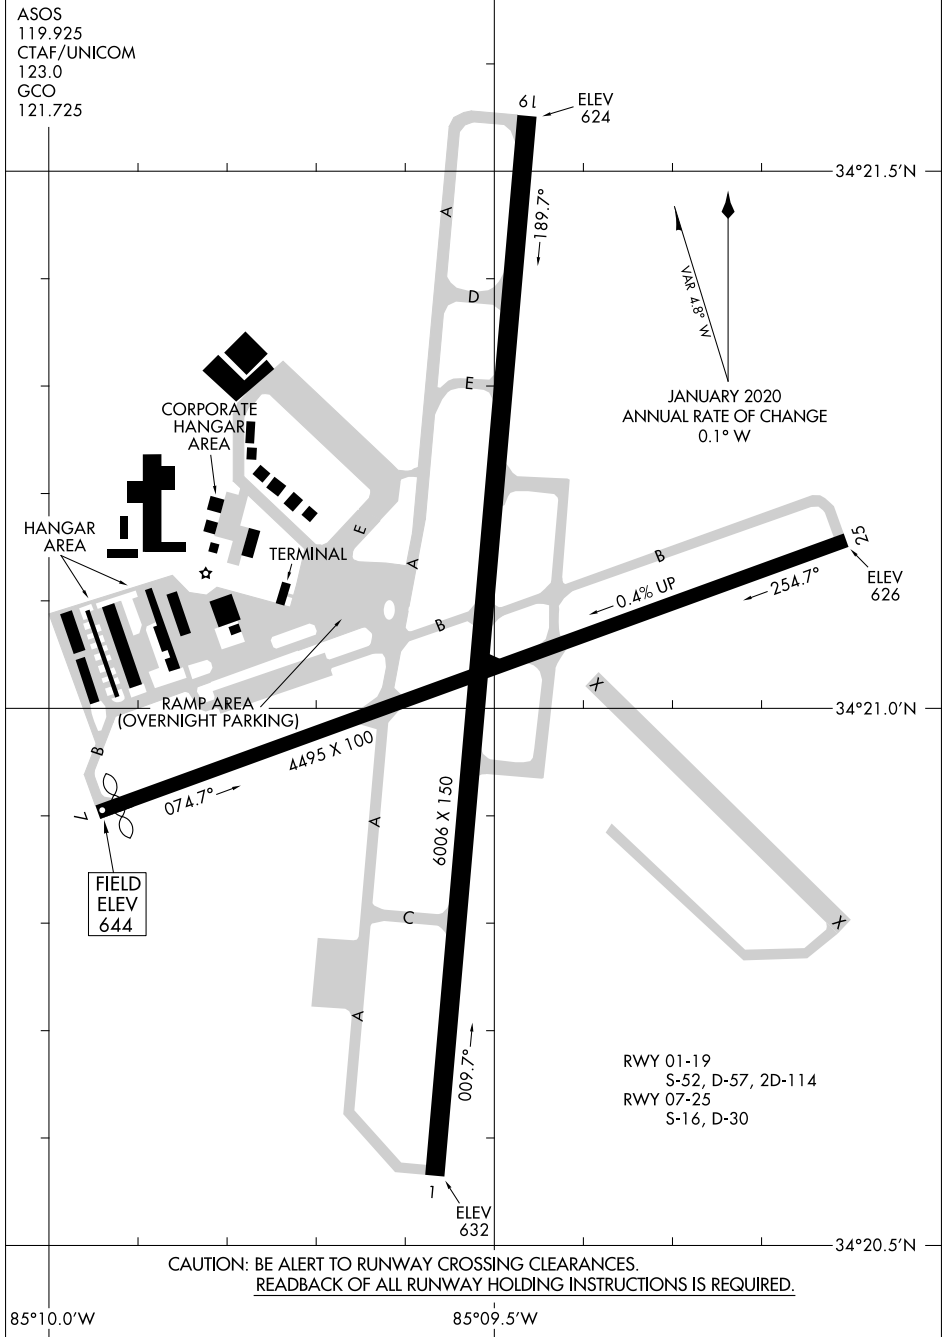

21224

AIRPORT DIAGRAM

RICHARD B RUSSELL RGNL - J H TOWERS FLD (R.M.G)

AL-855 (FAA)

ROME, GEORGIA

ASOS
119.925
CTAF/UNICOM
123.0
GCO
121.725

SE-4, 09 SEP 2021 to 07 OCT 2021

SE-4, 09 SEP 2021 to 07 OCT 2021

RWY 01-19
S-52, D-57, 2D-114
RWY 07-25
S-16, D-30

CAUTION: BE ALERT TO RUNWAY CROSSING CLEARANCES.
READBACK OF ALL RUNWAY HOLDING INSTRUCTIONS IS REQUIRED.

85°10.0'W

85°09.5'W

34°21.5'N

34°21.0'N

34°21.5'N

34°20.5'N

AIRPORT DIAGRAM

21224

ROME, GEORGIA

RICHARD B RUSSELL RGNL - J H TOWERS FLD (R.M.G)