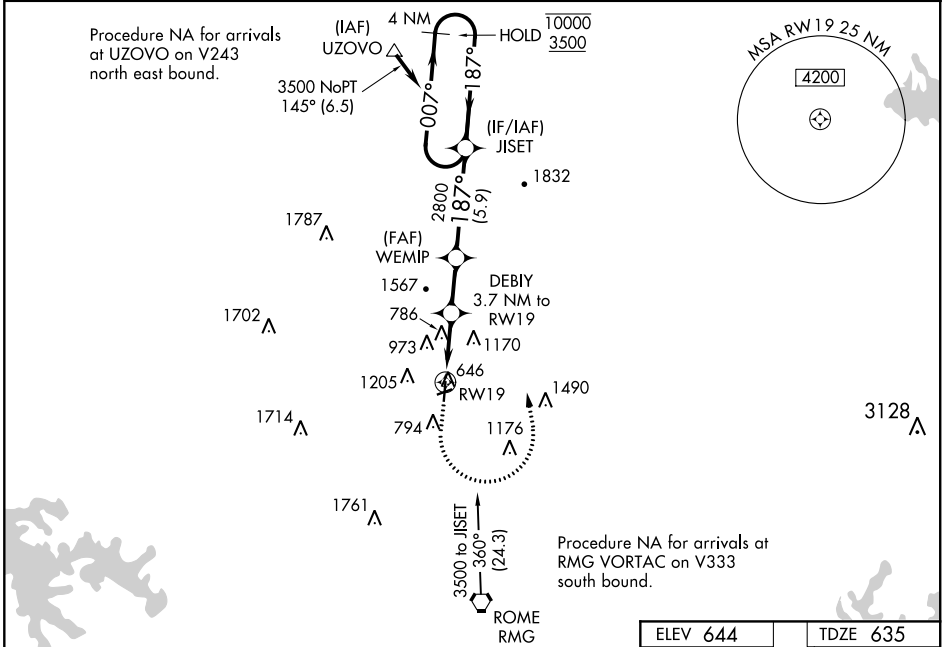

WAAS CH 48811 W19A	APP CRS 187°	Rwy Idg TDZE Apt Elev	6006 635 644
--	------------------------	-----------------------------	---

RNAV (GPS) RWY 19

RICHARD B RUSSELL RGNL - J H TOWERS FLD (RMG)

RNP APCH.	MISSED APPROACH: Climb to 2000 then climbing left turn to 3500 direct JISET and hold.
<p>⚠ Rwy 19 helicopter visibility reduction below 3/4 SM NA. For uncompensated Baro-VNAV systems, LNAV/VNAV NA below -10°C or above 54°C. Circling NA west of Rwy 1-19 at night. Circling NA northwest of Rwy 7 and 19.</p>	

ASOS 119.925	ATLANTA CENTER 124.5 270.325	GCO 121.725	UNICOM 123.0 (CTAF) 0
------------------------	--	-----------------------	---------------------------------

SE-4, 09 SEP 2021 to 07 OCT 2021

SE-4, 09 SEP 2021 to 07 OCT 2021

CATEGORY	A	B	C	D
LPV DA		1004-1	369 (400-1)	
LNAV/VNAV DA		1015-1	380 (400-1)	
LNAV MDA	1040-1	405 (400-1)	1040-1 1/8	405 (400-1 1/8)
C CIRCLING	1140-1 496 (500-1)	1200-1 556 (600-1)	1480-2 1/2 836 (900-2 1/2)	1860-3 1216 (1300-3)