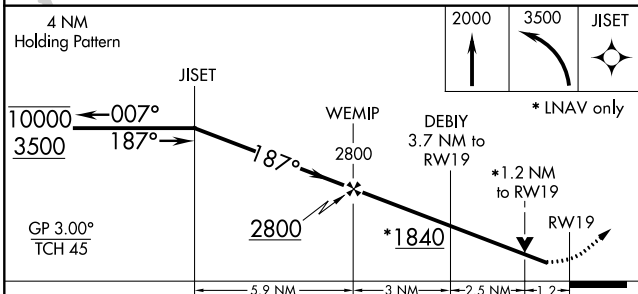

WAAS CH 48811 W19A	APP CRS 187°	Rwy Idg TDZE Apt Elev	6006 635 644
--	------------------------	-----------------------------	---

RNAV (GPS) RWY 19

RICHARD B RUSSELL RGNL - J H TOWERS FLD (RMG)

RNP APCH.	MISSED APPROACH: Climb to 2000 then climbing left turn to 3500 direct JISET and hold.
<p>⚠ Rwy 19 helicopter visibility reduction below 3/4 SM NA. For uncompensated Baro-VNAV systems, LNAV/VNAV NA below -10°C or above 54°C. Circling NA west of Rwy 1-19 at night. Circling NA northwest of Rwy 7 and 19.</p>	

ASOS 119.925	ATLANTA CENTER 124.5 270.325	GCO 121.725	UNICOM 123.0 (CTAF) 0
------------------------	--	-----------------------	---------------------------------

SE-4, 09 SEP 2021 to 07 OCT 2021

SE-4, 09 SEP 2021 to 07 OCT 2021

CATEGORY	A	B	C	D
LPV DA		1004-1	369 (400-1)	
LNAV/VNAV DA		1015-1	380 (400-1)	
LNAV MDA	1040-1	405 (400-1)	1040-1 1/8	405 (400-1 1/8)
C CIRCLING	1140-1 496 (500-1)	1200-1 556 (600-1)	1480-2 1/2 836 (900-2 1/2)	1860-3 1216 (1300-3)