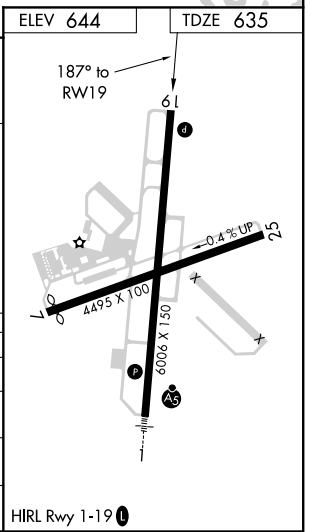

WAAS CH 48811 W19A	APP CRS 187°	Rwy Idg TDZE Apt Elev	6006 635 644
--	------------------------	-----------------------------	---

RNAV (GPS) RWY 19

RICHARD B RUSSELL RGNL - J H TOWERS FLD (RMG)

RNP APCH.	MISSED APPROACH: Climb to 2000 then climbing left turn to 3500 direct JISET and hold.
<p>⚠ Rwy 19 helicopter visibility reduction below 3/4 SM NA. For uncompensated Baro-VNAV systems, LNAV/VNAV NA below -10°C or above 54°C. Circling NA west of Rwy 1-19 at night. Circling NA northwest of Rwy 7 and 19.</p>	

ASOS 119.925	ATLANTA CENTER 124.5 270.325	GCO 121.725	UNICOM 123.0 (CTAF) 0
------------------------	--	-----------------------	---------------------------------

SE-4, 09 SEP 2021 to 07 OCT 2021

SE-4, 09 SEP 2021 to 07 OCT 2021

CATEGORY	A	B	C	D
LPV DA		1004-1	369 (400-1)	
LNAV/VNAV DA		1015-1	380 (400-1)	
LNAV MDA	1040-1	405 (400-1)	1040-1 1/8	405 (400-1 1/8)
C CIRCLING	1140-1 496 (500-1)	1200-1 556 (600-1)	1480-2 1/2 836 (900-2 1/2)	1860-3 1216 (1300-3)