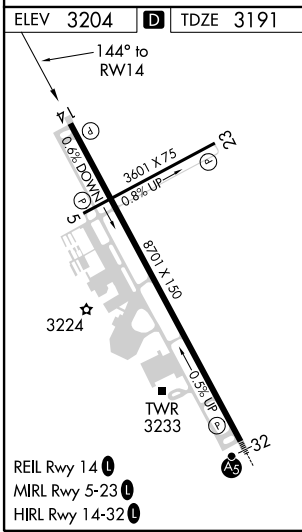

WAAS CH 60919 W14A	APP CRS 144°	Rwy Idg TDZE Apt Elev	8701 3191 3204
--	------------------------	-----------------------------	---

RNAV (GPS) RWY 14

RAPID CITY RGNL (RAP)

RNP APCH.

⚠ Rwy 14 helicopter visibility reduction below 3/4 SM NA.
For uncompensated Baro-VNAV systems, LNAV/VNAV NA below -26°C or above 48°C.

MISSED APPROACH:
Climb to 5500 direct
COTYU and hold.

ASOS 118.525	ELLSWORTH APP CON * 119.5 259.1	RAPID CITY TOWER * 125.85 (CTAF) 257.8	GND CON 121.9	UNICOM 122.95
------------------------	---	--	-------------------------	-------------------------

ASUVE	5500	ZUDIM	4900	*1.7 NM to RWY14	5500	COTYU
	GP 3.00° TCH 50		4900		RWY14	
14.7 NM		3.5 NM		1.7 NM		
CATEGORY	A	B	C	D	E	
LPV DA	3450-1 259 (300-1)					
LNAV/VNAV DA	3871-2½ 680 (700-2½)					
LNAV MDA	3780-1 589 (600-1)		3780-1¾ 589 (600-1¾)			
CIRCLING	3780-1 576 (600-1)	3840-1 636 (700-1)	3860-1¾ 656 (700-1¾)	3940-2¼ 736 (800-2¼)	3960-2¾ 756 (800-2¾)	