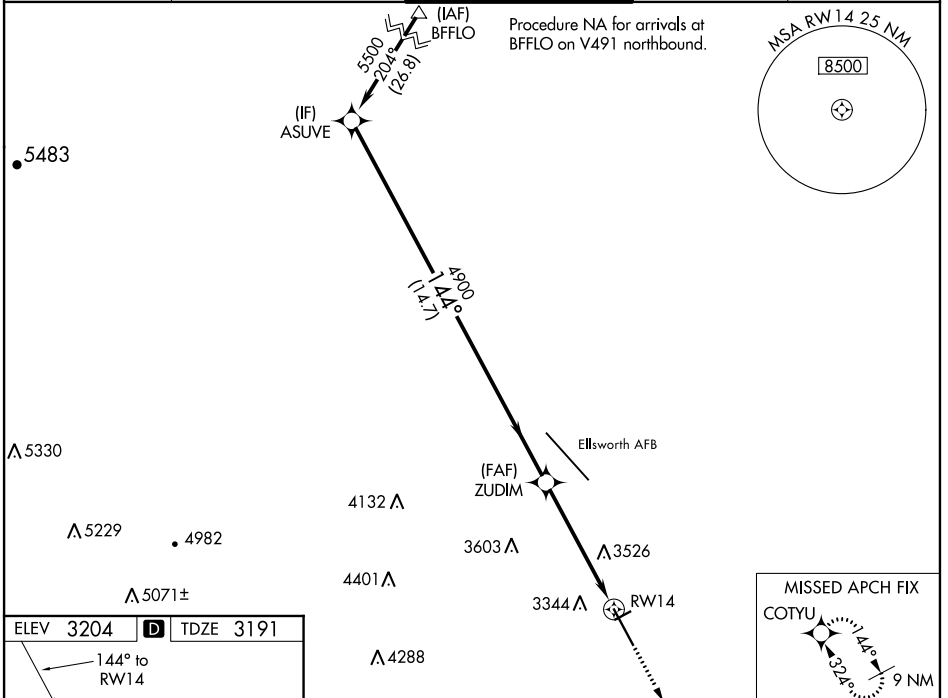

WAAS CH 60919 W14A	APP CRS 144°	Rwy Idg TDZE Apt Elev	8701 3191 3204
--	------------------------	-----------------------------	---

RNAV (GPS) RWY 14

RAPID CITY RGNL (RAP)

RNP APCH.

⚠ Rwy 14 helicopter visibility reduction below 3/4 SM NA.
For uncompensated Baro-VNAV systems, LNAV/VNAV NA below -26°C or above 48°C.

MISSED APPROACH:
Climb to 5500 direct
COTYU and hold.

ASOS 118.525	ELLSWORTH APP CON * 119.5 259.1	RAPID CITY TOWER * 125.85 (CTAF) 257.8	GND CON 121.9	UNICOM 122.95
------------------------	---	--	-------------------------	-------------------------

ASUVE	5500	ZUDIM	4900	*1.7 NM to RWY14	5500	COTYU
	GP 3.00° TCH 50		4900		RWY14	
14.7 NM		3.5 NM		1.7 NM		
CATEGORY	A	B	C	D	E	
LPV DA	3450-1 259 (300-1)					
LNAV/VNAV DA	3871-2½ 680 (700-2½)					
LNAV MDA	3780-1 589 (600-1)		3780-1¾ 589 (600-1¾)			
CIRCLING	3780-1 576 (600-1)	3840-1 636 (700-1)	3860-1¾ 656 (700-1¾)	3940-2¼ 736 (800-2¼)	3960-2¾ 756 (800-2¾)	