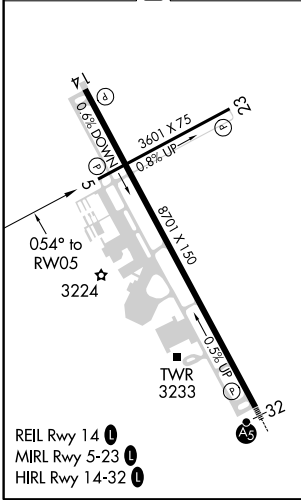

WAAS CH 82633 W05A	APP CRS 054°	Rwy Idg 3601 TDZE 3199 Apt Elev 3204
--	------------------------	---

RNAV (GPS) RWY 5

RAPID CITY RGNL (R.A.P)

<p>⚠ For uncompensated Baro-VNAV systems, LNAV/VNAV NA below -21°C (-5°F) or above 54°C (130°F). DME/DME RNP-0.3 NA. When local altimeter setting not received, use Ellsworth AFB altimeter setting and increase all DA 25 feet and all MDA 40 feet. VDP and Baro-VNAV NA with Ellsworth AFB altimeter setting.</p>		<p>MISSED APPROACH: Climb to 5300 direct EWEBU and hold.</p>		
ASOS 118.525	ELLSWORTH APP CON * 119.5 259.1	RAPID CITY TOWER * 125.85 (CTAF) 0 257.8	GND CON 121.9	UNICOM 122.95

ELEV 3204	D	TDZE 3199
-----------	----------	-----------

	VEKCU	WODAV	XEPWY	RW05
	6600	5300	5300	5300
	054°			
	4.1 NM	4.3 NM	1.4 NM	0.9 NM
	GP 3.00° TCH 34		*3920	*0.9 NM to RW05
				*LNNAV only.
CATEGORY	A	B	C	D
LPV DA	3449-1	250 (300-1)		NA
LNNAV/VNAV DA	3449-1	250 (300-1)		NA
LNNAV MDA	3500-1	301 (300-1)		NA
C CIRCLING	3660-1 456 (500-1)	3840-1 636 (700-1)		NA