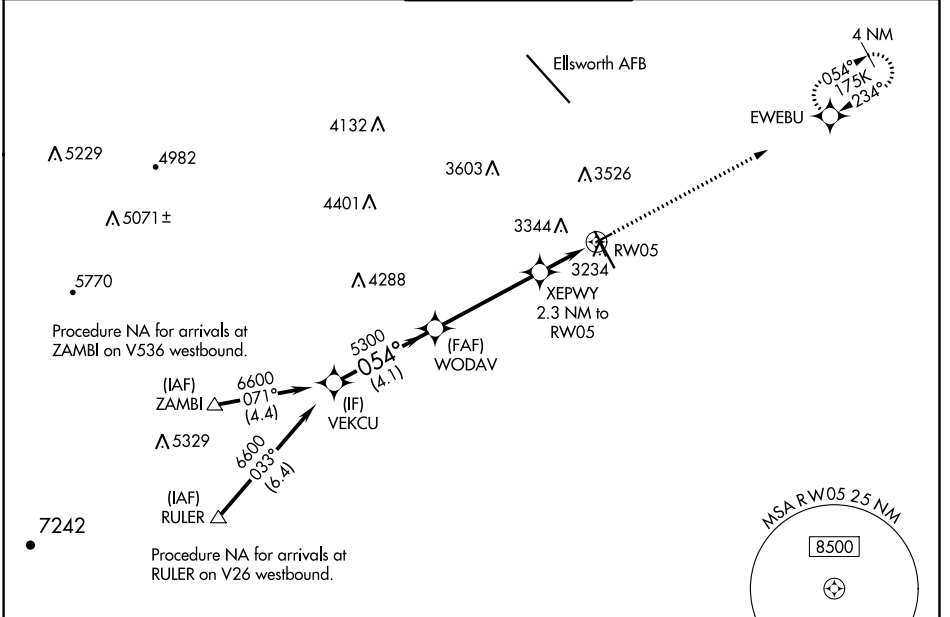

WAAS CH 82633 W05A	APP CRS 054°	Rwy Idg 3601 TDZE 3199 Apt Elev 3204
--	------------------------	---

RNAV (GPS) RWY 5

RAPID CITY RGNL (R.A.P)

<p>⚠ For uncompensated Baro-VNAV systems, LNAV/VNAV NA below -21°C (-5°F) or above 54°C (130°F). DME/DME RNP-0.3 NA. When local altimeter setting not received, use Ellsworth AFB altimeter setting and increase all DA 25 feet and all MDA 40 feet. VDP and Baro-VNAV NA with Ellsworth AFB altimeter setting.</p>		<p>MISSED APPROACH: Climb to 5300 direct EWEBU and hold.</p>		
ASOS 118.525	ELLSWORTH APP CON * 119.5 259.1	RAPID CITY TOWER * 125.85 (CTAF) 0 257.8	GND CON 121.9	UNICOM 122.95

ELEV 3204	D	TDZE 3199
-----------	----------	-----------

	VEKCU	WODAV	XEPWY	RW05
	6600	5300	5300	5300
	054°			
	4.1 NM	4.3 NM	1.4 NM	0.9 NM
	GP 3.00° TCH 34		*3920	*0.9 NM to RW05
				*LNNAV only.
CATEGORY	A	B	C	D
LPV DA	3449-1	250 (300-1)		NA
LNNAV/VNAV DA	3449-1	250 (300-1)		NA
LNNAV MDA	3500-1	301 (300-1)		NA
C CIRCLING	3660-1 456 (500-1)	3840-1 636 (700-1)		NA

NC-1, 09 SEP 2021 to 07 OCT 2021

NC-1, 09 SEP 2021 to 07 OCT 2021