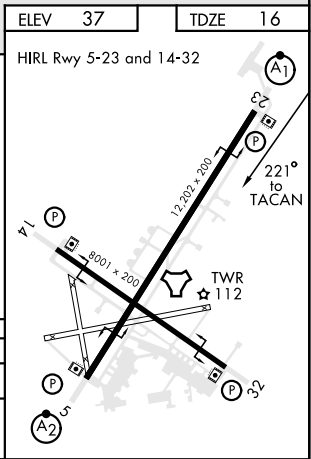

CATEGORY	A	B	C	D	E
S-23 *	380-1/2 364 (400-1/2)		380-3/4 364 (400-3/4)		
CIRCLING	500-1 463 (500-1)		580-1 1/2 543 (600-1 1/2)	600-2 563 (600-2)	740-2 1/2 703 (800-2 1/2)

TACAN RWY 23

SE-2, 09 SEP 2021 to 07 OCT 2021

SE-2, 09 SEP 2021 to 07 OCT 2021