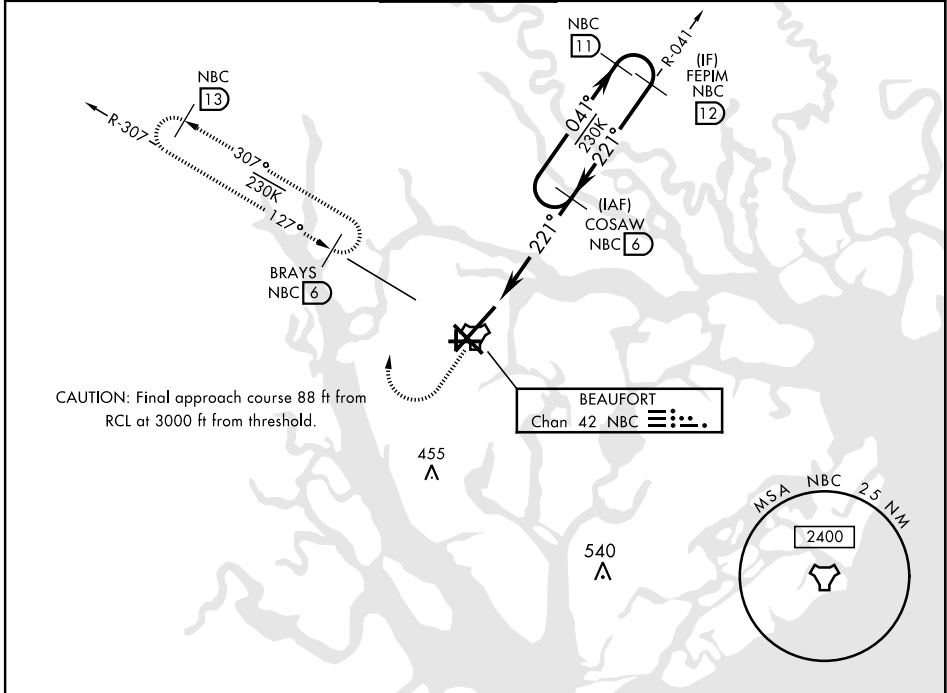

TACAN RWY 23

TACAN NBC Chan 42	APCH CRS 221°	Rwy ldg 12,202 TDZE 16 Arprt Elev 37	AL-916 [USN]	BEAUFORT MCAS (MERRITT FLD) (KNBC)
-----------------------------	-------------------------	---	--------------	------------------------------------

RADAR required.	ALSIF-1 	MISSED APPROACH: Climb to 500, then climbing right turn to 3000, join NBC TACAN R-307 direct BRAYS and hold. Continue climb in hold to 3000.
*When ALS inop, increase vis to 1 mile.		

EMERG SAFE ALT 100 NM 3100	ELEV 37	TDZE 16
----------------------------	---------	---------

CATEGORY	A	B	C	D	E
S-23 *	380-1/2 364 (400-1/2)		380-3/4 364 (400-3/4)		
CIRCLING	500-1 463 (500-1)		580-1 1/2 543 (600-1 1/2)	600-2 563 (600-2)	740-2 1/2 703 (800-2 1/2)

TACAN RWY 23

SE-2, 09 SEP 2021 to 07 OCT 2021

SE-2, 09 SEP 2021 to 07 OCT 2021