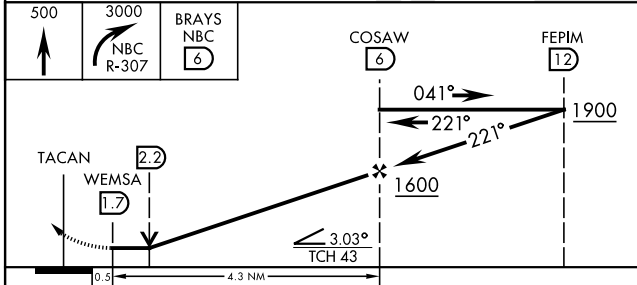

CATEGORY	A	B	C	D	E
S-23 *	380-1/2 364 (400-1/2)		380-3/4 364 (400-3/4)		
CIRCLING	500-1 463 (500-1)		580-1 1/2 543 (600-1 1/2)	600-2 563 (600-2)	740-2 1/2 703 (800-2 1/2)

TACAN RWY 23

SE-2, 09 SEP 2021 to 07 OCT 2021

SE-2, 09 SEP 2021 to 07 OCT 2021