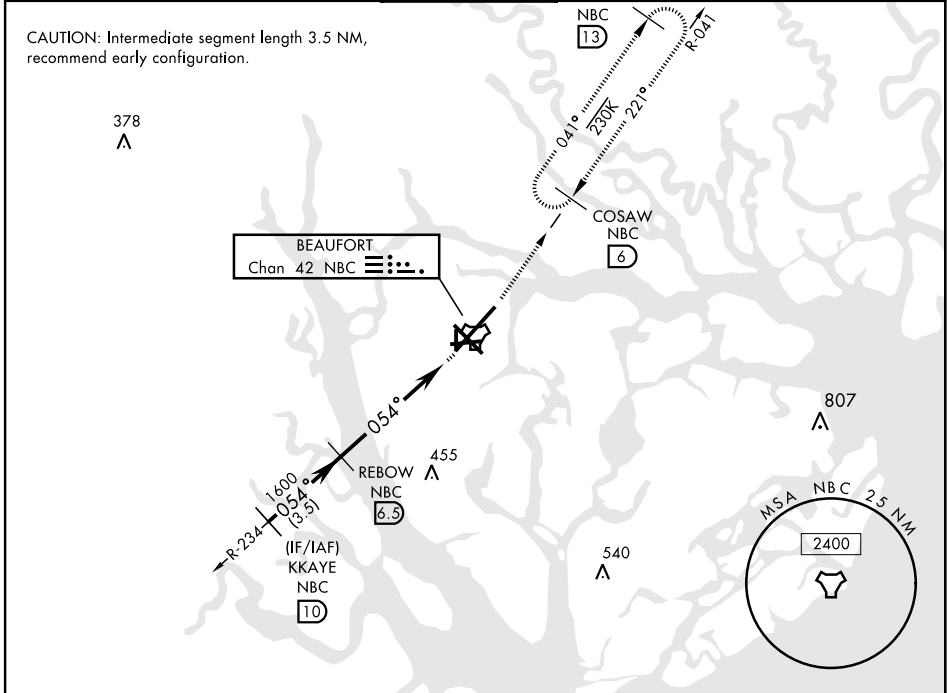

TACAN RWY 5

TACAN NBC Chan 42	APCH CRS 054°	Rwy Idg 12,202 TDZE 37 Arprt Elev 37	AL-916 [USN]	BEAUFORT MCAS (MERRITT FLD) (KNBC)
-----------------------------	-------------------------	---	--------------	------------------------------------

RADAR required.		SALSF 	MISSED APPROACH: Climb to 1000, then climbing left turn to 3000 via NBC TACAN R-041 to COSAW and hold. Continue climb-in-hold to 3000.		
▼ * When ALS inop, increase vis CAT AB to 1 mile, CAT CDE to 1½ miles.			ATIS ★ 279.525	BEAUFORT APP CON 125.125 292.125 (ABV 3000) 123.7 269.125 (3000 and BLW)	TOWER★ 119.05 342.875
			GND CON 128.15 348.625	CLNC DEL 128.15 254.375	ASR/PAR

EMERG SAFE ALT 100 NM 3100

CATEGORY	A	B	C	D	E
S-5 *	440-¾	403 (500-¾)	440-1	403	(500-1)
CIRCLING	500-1	463 (500-1)	580-1½ 543 (600-1½)	600-2 563 (600-2)	740-2½ 703 (800-2½)

TACAN RWY 5

SE-2, 09 SEP 2021 to 07 OCT 2021

SE-2, 09 SEP 2021 to 07 OCT 2021