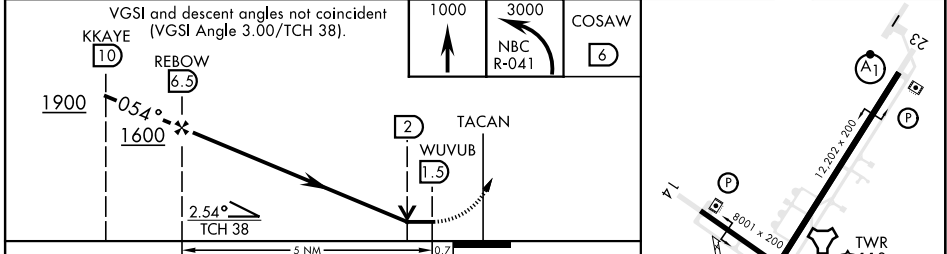

TACAN RWY 5

TACAN NBC Chan 42	APCH CRS 054°	Rwy Idg 12,202 TDZE 37 Arprt Elev 37	AL-916 [USN]	BEAUFORT MCAS (MERRITT FLD) (KNBC)
-----------------------------	-------------------------	---	--------------	------------------------------------

RADAR required.		SALSF 	MISSED APPROACH: Climb to 1000, then climbing left turn to 3000 via NBC TACAN R-041 to COSAW and hold. Continue climb-in-hold to 3000.		
▼ * When ALS inop, increase vis CAT AB to 1 mile, CAT CDE to 1½ miles.			ATIS ★ 279.525	BEAUFORT APP CON 125.125 292.125 (ABV 3000) 123.7 269.125 (3000 and BLW)	TOWER★ 119.05 342.875
			GND CON 128.15 348.625	CLNC DEL 128.15 254.375	ASR/PAR

EMERG SAFE ALT 100 NM 3100

CATEGORY	A	B	C	D	E
S-5 *	440-¾	403 (500-¾)	440-1	403	(500-1)
CIRCLING	500-1	463 (500-1)	580-1½ 543 (600-1½)	600-2 563 (600-2)	740-2½ 703 (800-2½)

TACAN RWY 5

SE-2, 09 SEP 2021 to 07 OCT 2021