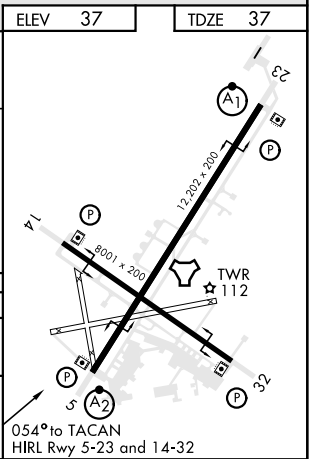

TACAN RWY 5

TACAN NBC Chan 42	APCH CRS 054°	Rwy Idg 12,202 TDZE 37 Arprt Elev 37	AL-916 [USN]	BEAUFORT MCAS (MERRITT FLD) (KNBC)
-----------------------------	-------------------------	---	--------------	------------------------------------

RADAR required.		SALSF 	MISSED APPROACH: Climb to 1000, then climbing left turn to 3000 via NBC TACAN R-041 to COSAW and hold. Continue climb-in-hold to 3000.		
▼ * When ALS inop, increase vis CAT AB to 1 mile, CAT CDE to 1½ miles.			ATIS ★ 279.525	BEAUFORT APP CON 125.125 292.125 (ABV 3000) 123.7 269.125 (3000 and BLW)	TOWER★ 119.05 342.875
			GND CON 128.15 348.625	CLNC DEL 128.15 254.375	ASR/PAR

EMERG SAFE ALT 100 NM 3100

CATEGORY	A	B	C	D	E
S-5 *	440-¾	403 (500-¾)	440-1	403	(500-1)
CIRCLING	500-1	463 (500-1)	580-1½ 543 (600-1½)	600-2 563 (600-2)	740-2½ 703 (800-2½)

TACAN RWY 5

SE-2, 09 SEP 2021 to 07 OCT 2021