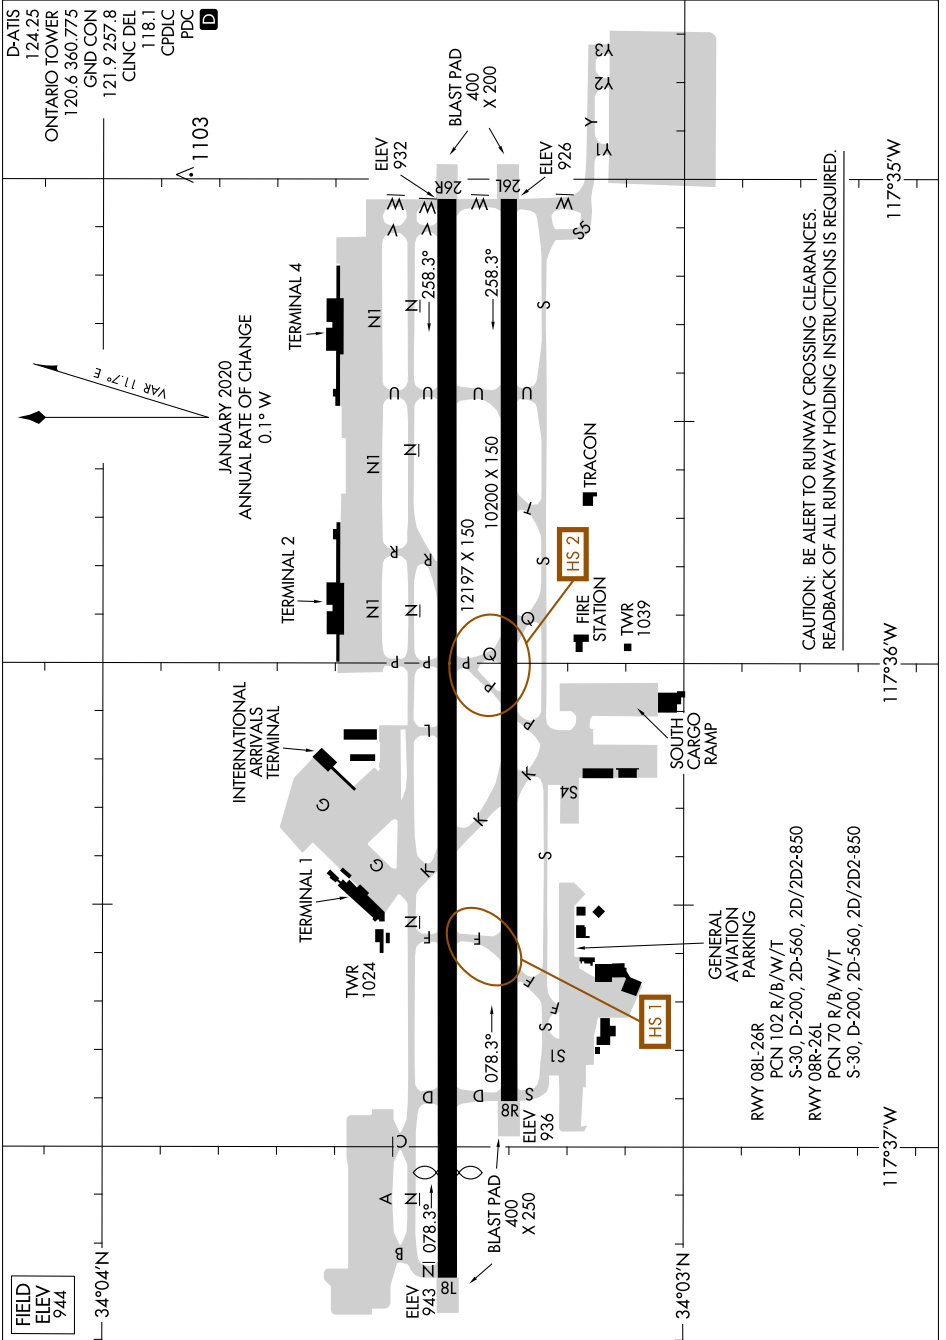

AIRPORT DIAGRAM

AL-965 (FAA)

ONTARIO INTL (ONT)
ONTARIO, CALIFORNIA

SW-3, 09 SEP 2021 to 07 OCT 2021

SW-3, 09 SEP 2021 to 07 OCT 2021

AIRPORT DIAGRAM

ONTARIO, CALIFORNIA
ONTARIO INTL (ONT)