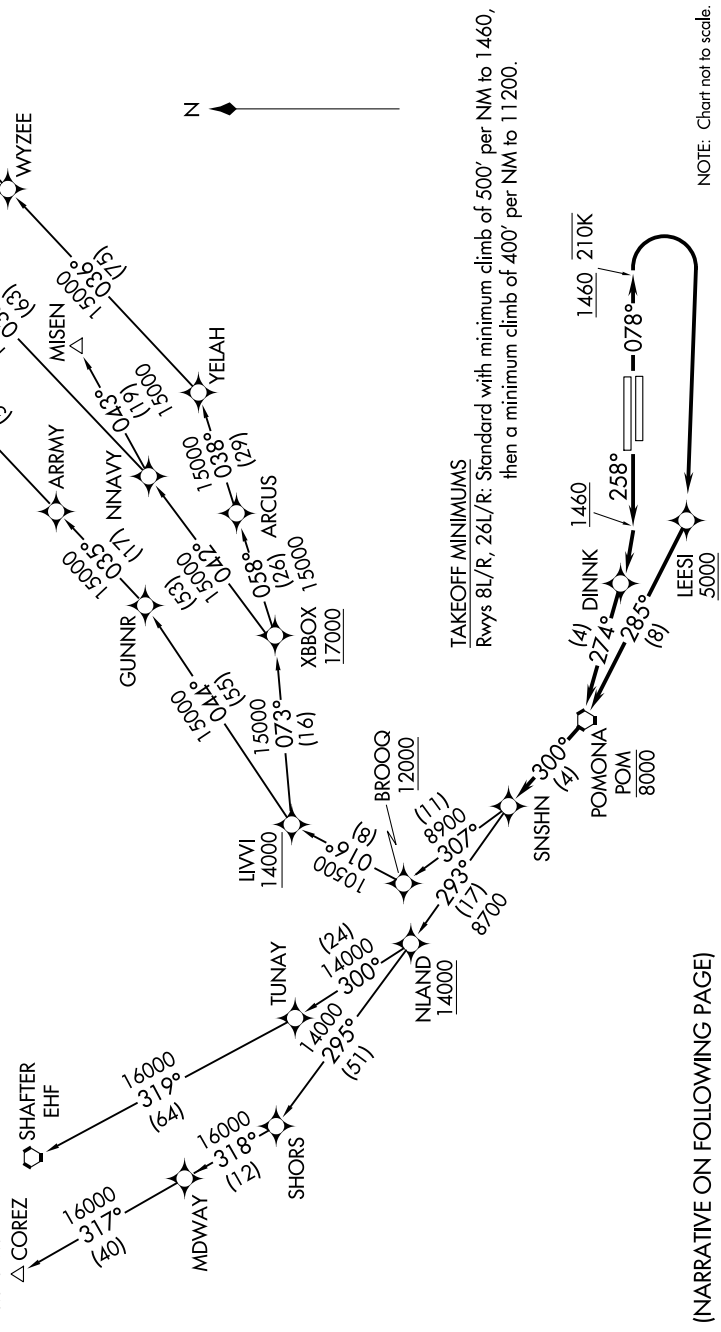

SW-3, 09 SEP 2021 to 07 OCT 2021

D-ATIS 124.25
 CLNC DEL 118.1
 CPDLC 121.9 257.8
 GND CON 120.6 360.775
 ONTARIO TOWER 125.5 349.0
 SOCIAL DEP CON

**TOP ALTITUDE:
FL230**

NOTE: RNAV 1.
 NOTE: RADAR required.
 NOTE: DME/DME/IRU or GPS required.
 NOTE: Turbojet and turboprop aircraft only.
 NOTE: MISEN transition restricted to aircraft landing LAS terminal area.
 NOTE: HAILO/BEALE/YELAH transition ATC only.
 NOTE: Maintain at or below 250K unless otherwise directed by ATC.

(NARRATIVE ON FOLLOWING PAGE)

SW-3, 09 SEP 2021 to 07 OCT 2021