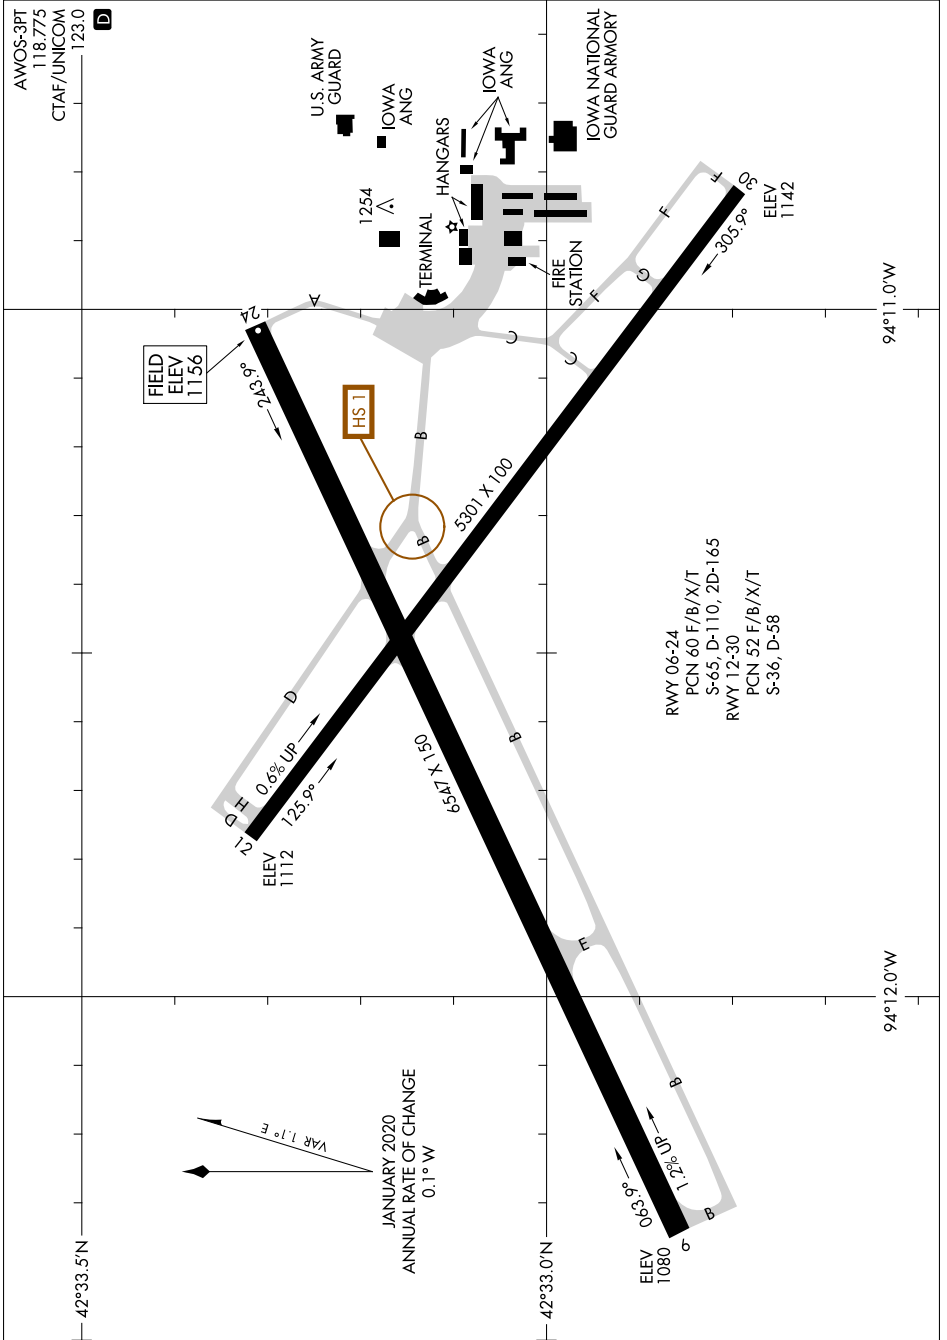

# AIRPORT DIAGRAM

AL-976 (FAA)

FORT DODGE RGNL (FOD)  
FORT DODGE, IOWA

NC-3, 09 SEP 2021 to 07 OCT 2021

NC-3, 09 SEP 2021 to 07 OCT 2021

# AIRPORT DIAGRAM

FORT DODGE, IOWA  
FORT DODGE RGNL (FOD)