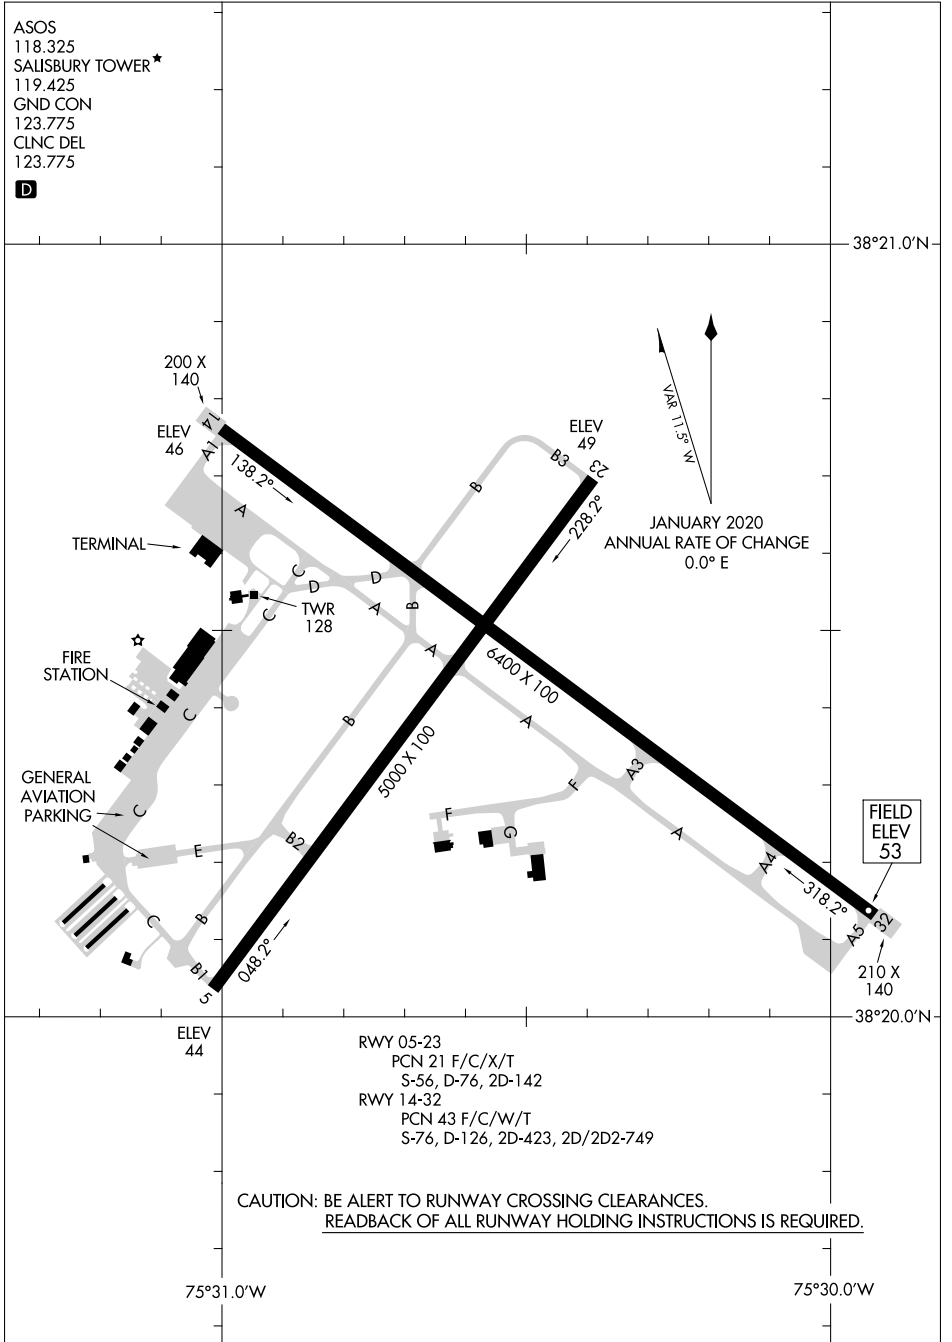

AIRPORT DIAGRAM

SALISBURY-OCEAN CITY WICOMICO RGNL (SBY)
AL-977 (FAA) SALISBURY, MARYLAND

ASOS
118.325
SALISBURY TOWER★
119.425
GND CON
123.775
CLNC DEL
123.775

NE-3, 09 SEP 2021 to 07 OCT 2021

VAR 1.5° W
JANUARY 2020
ANNUAL RATE OF CHANGE
0.0° E

RWY 05-23
PCN 21 F/C/X/T
S-56, D-76, 2D-142
RWY 14-32
PCN 43 F/C/W/T
S-76, D-126, 2D-423, 2D/2D2-749

CAUTION: BE ALERT TO RUNWAY CROSSING CLEARANCES.
READEBACK OF ALL RUNWAY HOLDING INSTRUCTIONS IS REQUIRED.

NE-3, 09 SEP 2021 to 07 OCT 2021

AIRPORT DIAGRAM

SALISBURY, MARYLAND
SALISBURY-OCEAN CITY WICOMICO RGNL (SBY)