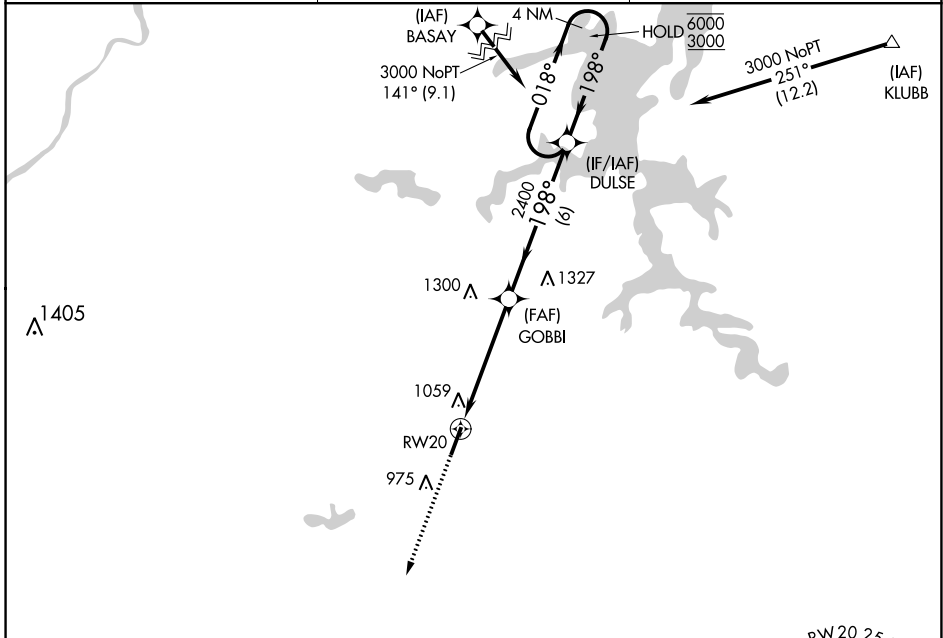

APP CRS	Rwy Idg	<b>5602</b>
<b>198°</b>	TDZE	<b>771</b>
	Apt Elev	<b>771</b>

# RNAV (GPS) RWY 20

MC ALESTER RGNL (M.L.C)

RNP APCH.	MISSED APPROACH: Climb to 3000 direct AHAMU and hold.
-----------	---

ASOS <b>135.125</b>	FORT WORTH CENTER <b>132.2 338.35</b>	UNICOM <b>122.95 (CTAF)</b>
------------------------	--	--------------------------------

CATEGORY	A	B	C	D
LNAV MDA	1320-1	549 (600-1)	1320-1½	549 (600-1½)
CIRCLING	1360-1	589 (600-1)	1360-1½	1420-2 649 (700-2)

SC-1, 09 SEP 2021 to 07 OCT 2021

SC-1, 09 SEP 2021 to 07 OCT 2021