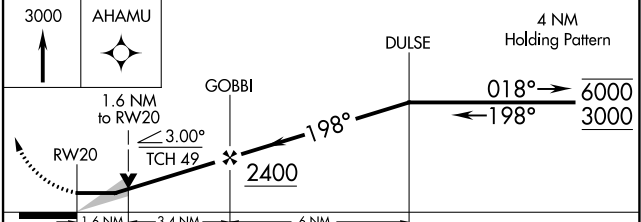

APP CRS	Rwy Idg	<b>5602</b>
<b>198°</b>	TDZE	<b>771</b>
	Apt Elev	<b>771</b>

# RNAV (GPS) RWY 20

MC ALESTER RGNL (M.L.C)

RNP APCH.	MISSED APPROACH: Climb to 3000 direct AHAMU and hold.
-----------	---

ASOS <b>135.125</b>	FORT WORTH CENTER <b>132.2 338.35</b>	UNICOM <b>122.95 (CTAF)</b>
------------------------	--	--------------------------------