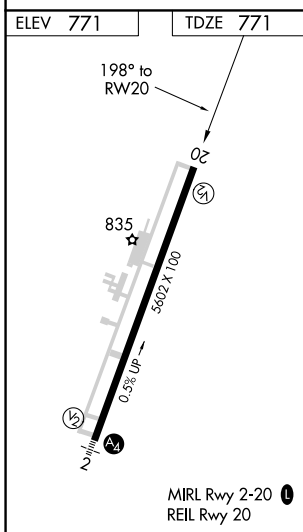

APP CRS	Rwy Idg	<b>5602</b>
<b>198°</b>	TDZE	<b>771</b>
	Apt Elev	<b>771</b>

# RNAV (GPS) RWY 20

MC ALESTER RGNL (M.L.C)

RNP APCH.	MISSED APPROACH: Climb to 3000 direct AHAMU and hold.
-----------	---

ASOS <b>135.125</b>	FORT WORTH CENTER <b>132.2 338.35</b>	UNICOM <b>122.95 (CTAF)</b>
------------------------	--	--------------------------------