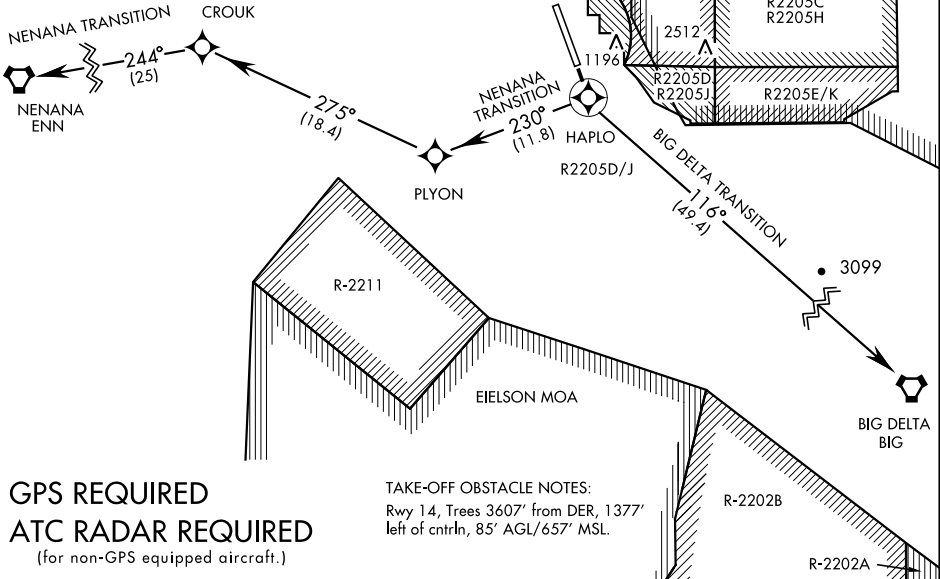

HAPLO THREE DEPARTURE (RNAV) (HAPLO3•HAPLO)

EIELSON AFB (PAEI)
FAIRBANKS, ALASKA

SL-1729 [USAF]

ATIS ★
119.9 273.5
EIELSON GND CON
121.8 275.8
EIELSON TOWER ★
127.2 352.05
FAIRBANKS DEP CON
127.1 338.275
CLNC DEL
343.7

DME/DME RNP -0.3 NA
RNAV-1

AK, 12 AUG 2021 to 07 OCT 2021

AK, 12 AUG 2021 to 07 OCT 2021

GPS REQUIRED
ATC RADAR REQUIRED
(for non-GPS equipped aircraft.)

TAKE-OFF OBSTACLE NOTES:
Rwy 14, Trees 3607' from DER, 1377'
left of cntrln, 85' AGL/657' MSL.

DEPARTURE ROUTE DESCRIPTION

TAKE-OFF RWY 14 (HAPLO3•HAPLO): Climb direct HAPLO, thence...

BIG DELTA TRANSITION (HAPLO3•BIG): Turn left, track 116° to BIG VORTAC.

NENANA TRANSITION (HAPLO3•ENN): Turn right, track 230° to PLYON then track 275° to CROUK, then track 244° to ENN VORTAC.