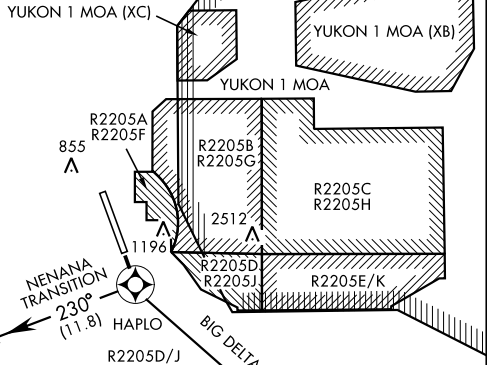

HAPLO THREE DEPARTURE (RNAV) (HAPLO3•HAPLO)

EIELSON AFB (PAEI)
FAIRBANKS, ALASKA

SL-1729 [USAF]

ATIS ★
119.9 273.5
EIELSON GND CON
121.8 275.8
EIELSON TOWER ★
127.2 352.05
FAIRBANKS DEP CON
127.1 338.275
CLNC DEL
343.7

DME/DME RNP -0.3 NA
RNAV-1

AK, 12 AUG 2021 to 07 OCT 2021

AK, 12 AUG 2021 to 07 OCT 2021

GPS REQUIRED
ATC RADAR REQUIRED
(for non-GPS equipped aircraft.)

TAKE-OFF OBSTACLE NOTES:
Rwy 14, Trees 3607' from DER, 1377'
left of cntrln, 85' AGL/657' MSL.

DEPARTURE ROUTE DESCRIPTION

TAKE-OFF RWY 14 (HAPLO3•HAPLO): Climb direct HAPLO, thence...

BIG DELTA TRANSITION (HAPLO3•BIG): Turn left, track 116° to BIG VORTAC.

NENANA TRANSITION (HAPLO3•ENN): Turn right, track 230° to PLYON then track 275° to CROUK, then track 244° to ENN VORTAC.