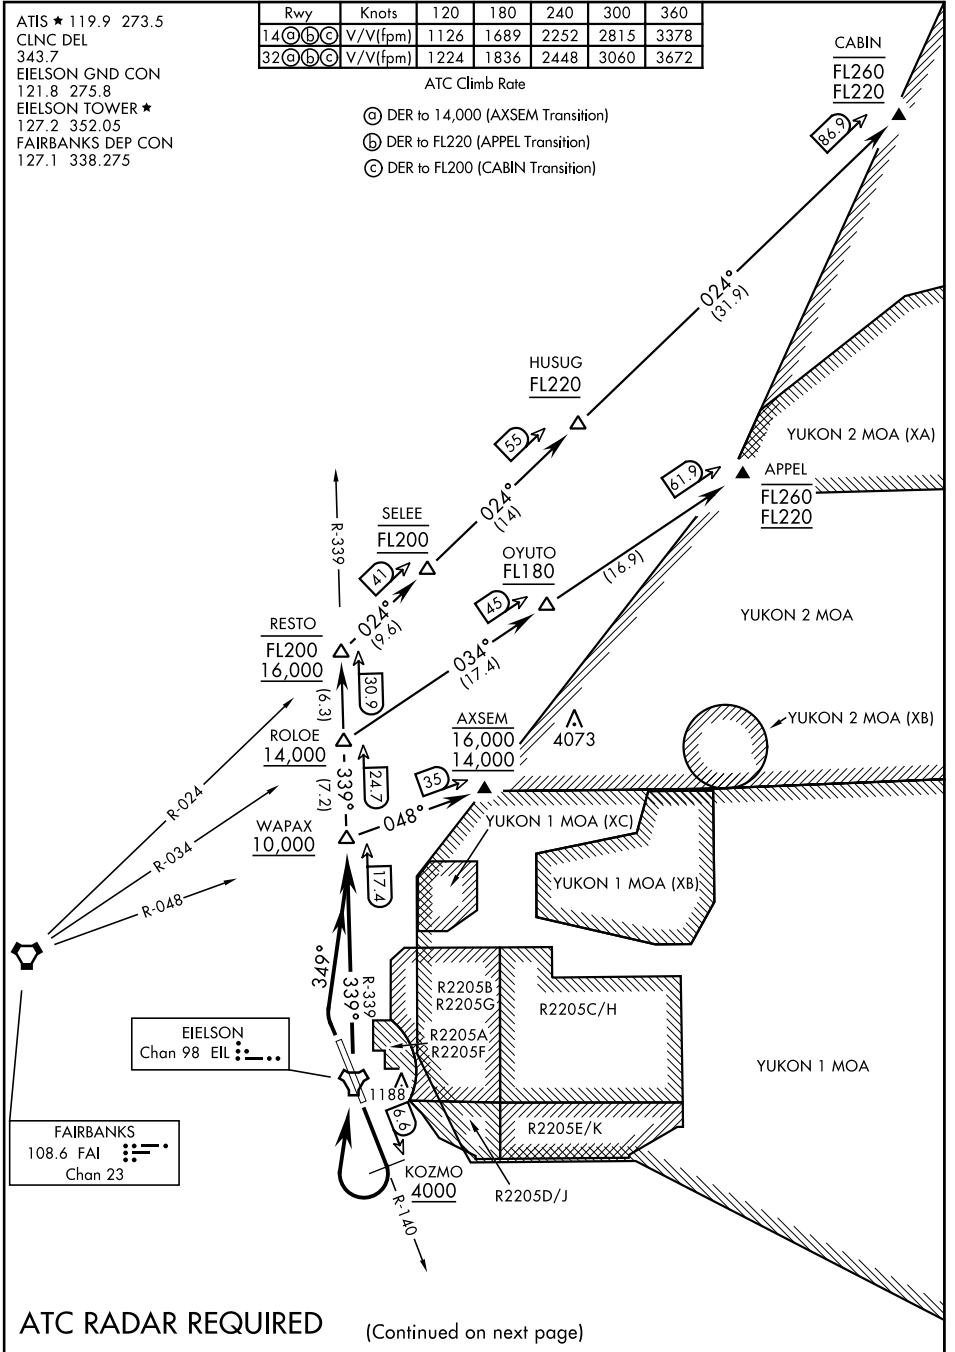

WAPAX THREE DEPARTURE (WAPAX3•WAPAX)

AL-1729 [USAF]

EIELSON AFB (PAEI)

FAIRBANKS, ALASKA

ATIS ★ 119.9 273.5
 CLNC DEL
 343.7
 EIELSON GND CON
 121.8 275.8
 EIELSON TOWER ★
 127.2 352.05
 FAIRBANKS DEP CON
 127.1 338.275

Rwy	Knots	120	180	240	300	360
14 (A)(B)(C)	V/V(fpm)	1126	1689	2252	2815	3378
32 (A)(B)(C)	V/V(fpm)	1224	1836	2448	3060	3672

ATC Climb Rate

- Ⓐ DER to 14,000 (AXSEM Transition)
- Ⓑ DER to FL220 (APPEL Transition)
- Ⓒ DER to FL200 (CABIN Transition)

AK, 12 AUG 2021 to 07 OCT 2021

AK, 12 AUG 2021 to 07 OCT 2021

ATC RADAR REQUIRED

(Continued on next page)

WAPAX THREE DEPARTURE (WAPAX3•WAPAX)

Orig 17JUN21

FAIRBANKS, ALASKA
EIELSON AFB (PAEI)