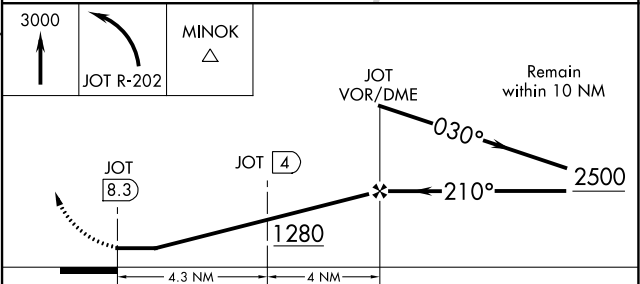

VOR/DME JOT 112.3 Chan 70	APP CRS 210°	Rwy Idg TDZE Apt Elev	N/A N/A 585
---	------------------------	-----------------------------	--

VOR-A

MORRIS MUNI-JAMES R WASHBURN FIELD (C09)

MISSED APPROACH: Climb to 3000 then left turn on JOT VOR/DME R-202 to MINOK INT/JOT 5.1 DME and hold.

AWOS-3 118.175	CHICAGO APP CON 119.35 354.075	UNICOM 122.8 (CTAF) 0
--------------------------	--	---------------------------------

CATEGORY	A	B	C	D
CIRCLING	1280-1	696 (700-1)	1280-2 696 (700-2)	NA
DME MINIMUMS				
CIRCLING	1100-1 516 (600-1)	1200-1 616 (700-1)	1200-2 616 (700-2)	NA