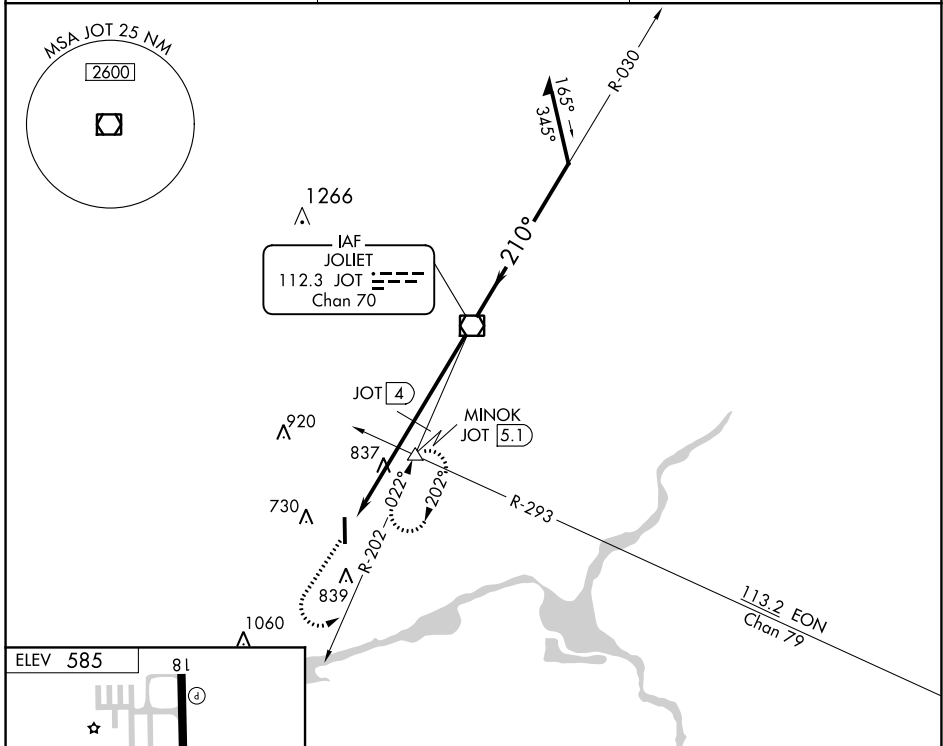

VOR/DME JOT 112.3 Chan 70	APP CRS 210°	Rwy Idg TDZE Apt Elev	N/A N/A 585
---	------------------------	-----------------------------	--

VOR-A

MORRIS MUNI-JAMES R WASHBURN FIELD (C09)

MISSED APPROACH: Climb to 3000 then left turn on JOT VOR/DME R-202 to MINOK INT/JOT 5.1 DME and hold.

AWOS-3 118.175	CHICAGO APP CON 119.35 354.075	UNICOM 122.8 (CTAF) 0
--------------------------	--	---------------------------------

CATEGORY	A	B	C	D
CIRCLING	1280-1	696 (700-1)	1280-2 696 (700-2)	NA
DME MINIMUMS				
CIRCLING	1100-1 516 (600-1)	1200-1 616 (700-1)	1200-2 616 (700-2)	NA

EC-3, 09 SEP 2021 to 07 OCT 2021

EC-3, 09 SEP 2021 to 07 OCT 2021