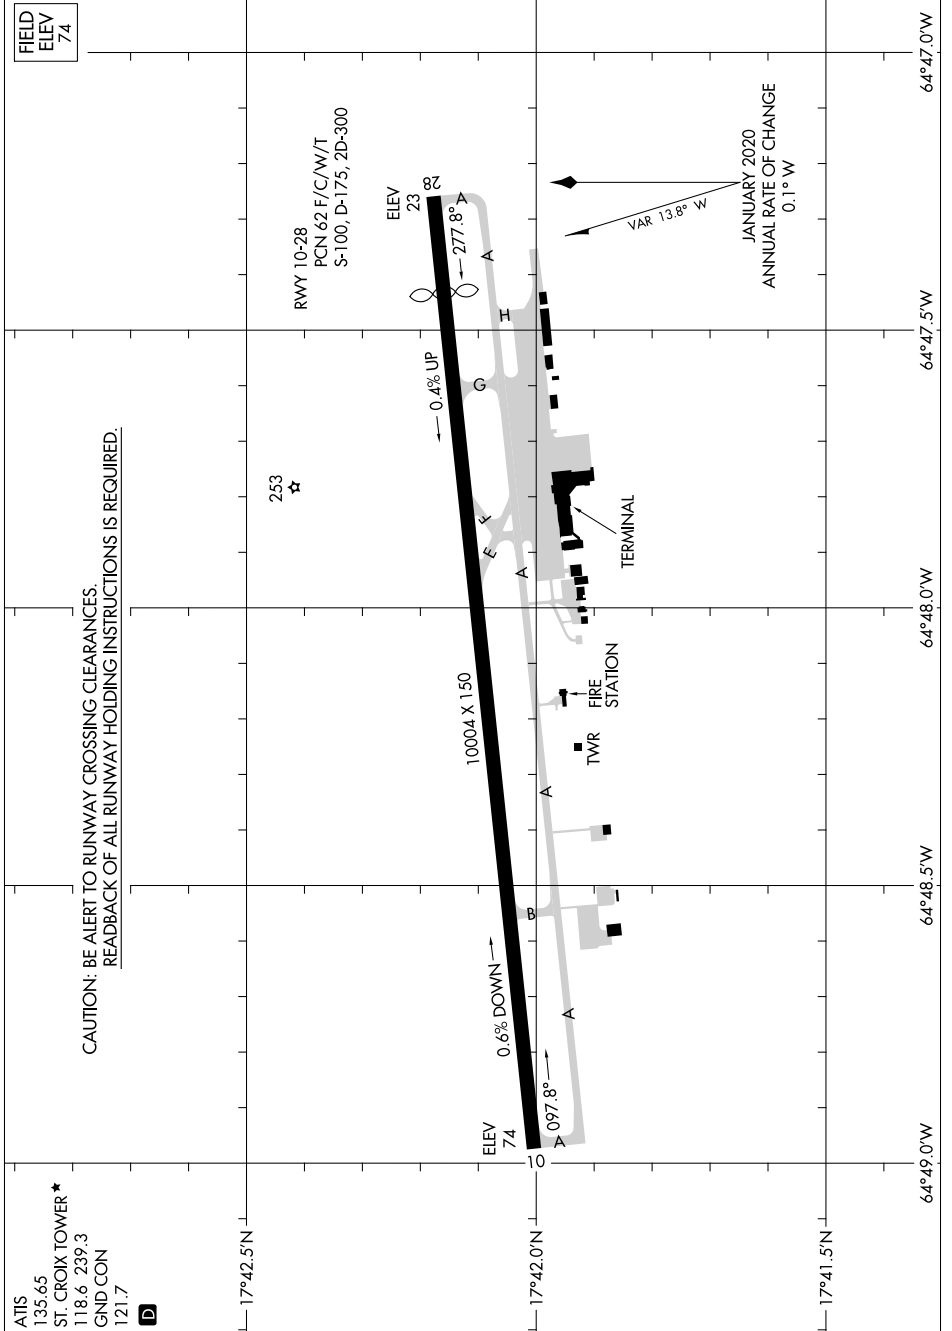

21224

AIRPORT DIAGRAM

AL-5008 (FAA)

HENRY E ROHLSSEN (STX)(TISX)
CHRISTIANSTED, ST. CROIX, VIRGIN ISLANDS

SE-3, 09 SEP 2021 to 07 OCT 2021

CAUTION: BE ALERT TO RUNWAY CROSSING CLEARANCES.
REARBACK OF ALL RUNWAY HOLDING INSTRUCTIONS IS REQUIRED.

ATIS 135.65
 ST. CROIX TOWER * 118.6 239.3
 GND CON 121.7
 D

AIRPORT DIAGRAM
21224

CHRISTIANSTED, ST. CROIX, VIRGIN ISLANDS
HENRY E ROHLSSEN (STX)(TISX)

SE-3, 09 SEP 2021 to 07 OCT 2021