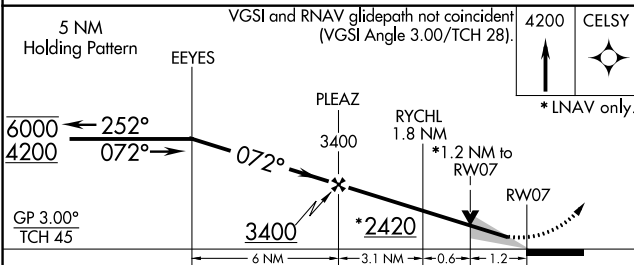

MISSED APPROACH: Climb to 4200 direct CELSY and hold.

ASOS 119.025	CLEVELAND CENTER 126.725 291.65	UNICOM 123.0 (CTAF) 0
------------------------	---	---------------------------------

NE-4, 09 SEP 2021 to 07 OCT 2021

NE-4, 09 SEP 2021 to 07 OCT 2021

ELEV 1817	D TDZE 1817
-----------	--------------------

CATEGORY	A	B	C	D
LPV DA		2017-3/4	200 (200-3/4)	
LNAV/VNAV DA		2160-1	343 (400-1)	
LNAV MDA	2240-1	423 (500-1)	2240-1 1/4	423 (500-1 1/4)
C CIRCLING	2320-1 503 (600-1)	2360-1 543 (600-1)	2380-1 1/2 563 (600-1 1/2)	2400-2 583 (600-2)