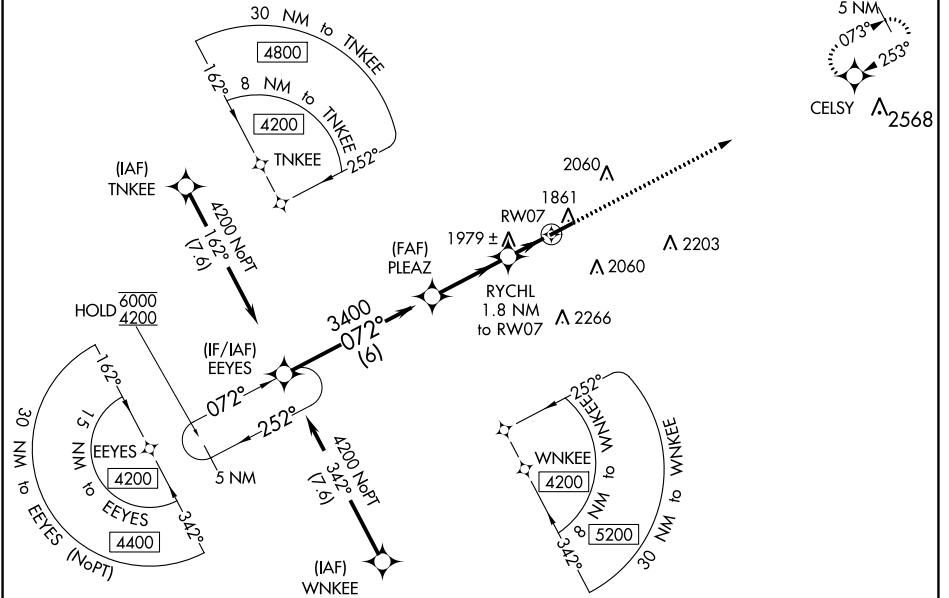

WAAS CH 82116 W07A	APP CRS 072°	Rwy Idg TDZE Apt Elev	5503 1817 1817
--	------------------------	-----------------------------	---

RNAV (GPS) RWY 7

DUBOIS RGNL (DUJ)

RNP APCH.

⚠ Circling NA for Cat D south of Rwy 7-25. For uncompensated Baro-VNAV systems, LNAV/VNAV NA below -21°C or above 54°C.

MISSED APPROACH: Climb to 4200 direct CELSY and hold.

ASOS 119.025	CLEVELAND CENTER 126.725 291.65	UNICOM 123.0 (CTAF) 0
------------------------	---	---------------------------------

NE-4, 09 SEP 2021 to 07 OCT 2021

NE-4, 09 SEP 2021 to 07 OCT 2021

ELEV 1817	D TDZE 1817
-----------	--------------------

CATEGORY	A	B	C	D
LPV DA		2017-3/4	200 (200-3/4)	
LNAV/VNAV DA		2160-1	343 (400-1)	
LNAV MDA	2240-1	423 (500-1)	2240-1 1/4	423 (500-1 1/4)
C CIRCLING	2320-1 503 (600-1)	2360-1 543 (600-1)	2380-1 1/2 563 (600-1 1/2)	2400-2 583 (600-2)