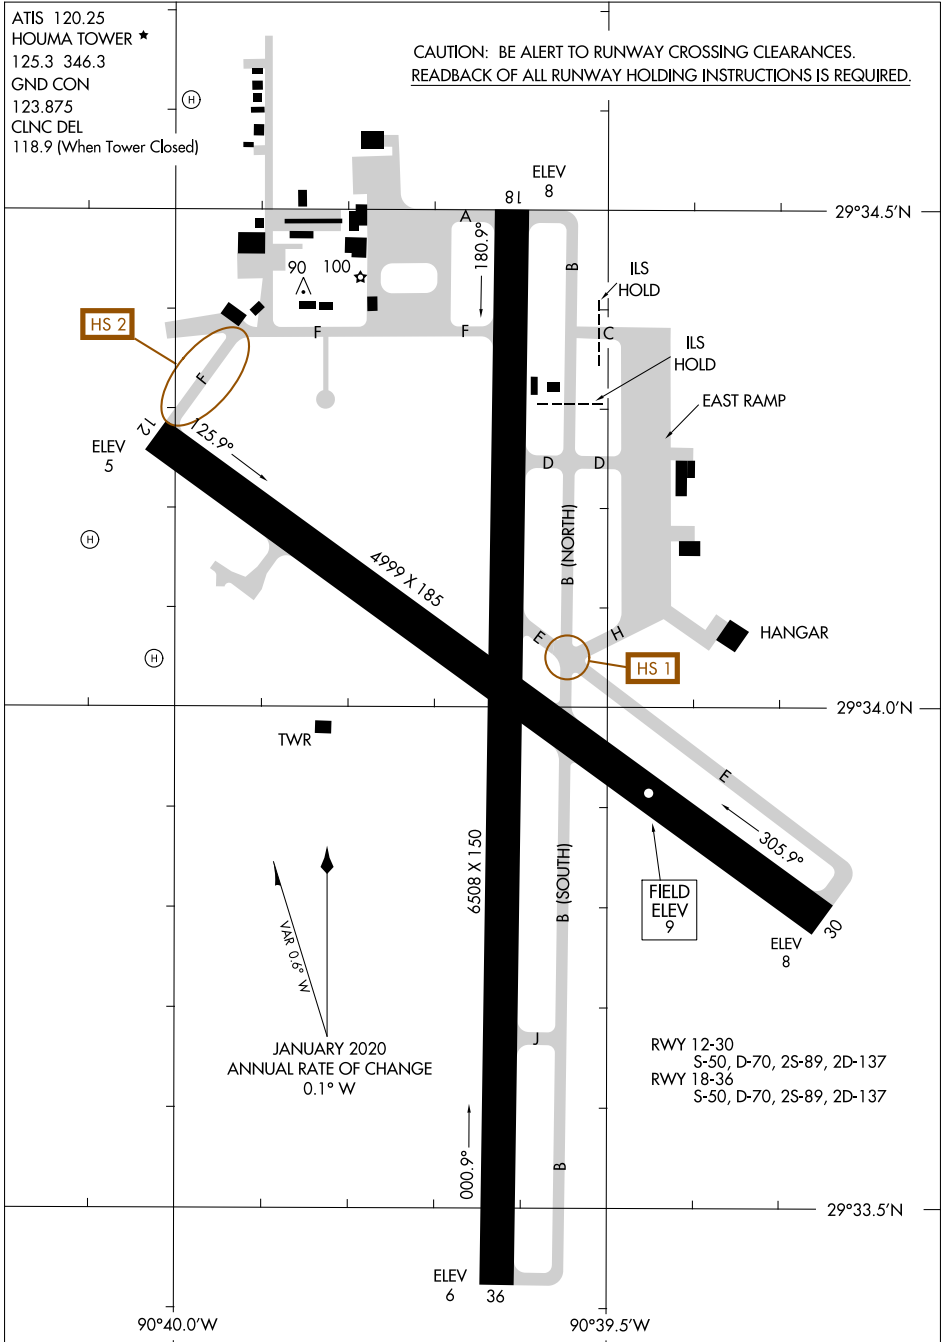

AIRPORT DIAGRAM

HOUMA-TERREBONNE (HUM)
HOUMA, LOUISIANA

AL-5037 (FAA)

ATIS 120.25
HOUMA TOWER ★
125.3 346.3
GND CON
123.875
CLNC DEL
118.9 (When Tower Closed)

CAUTION: BE ALERT TO RUNWAY CROSSING CLEARANCES.
READBACK OF ALL RUNWAY HOLDING INSTRUCTIONS IS REQUIRED.

SC-4, 09 SEP 2021 to 07 OCT 2021

SC-4, 09 SEP 2021 to 07 OCT 2021

AIRPORT DIAGRAM

HOUMA, LOUISIANA
HOUMA-TERREBONNE (HUM)