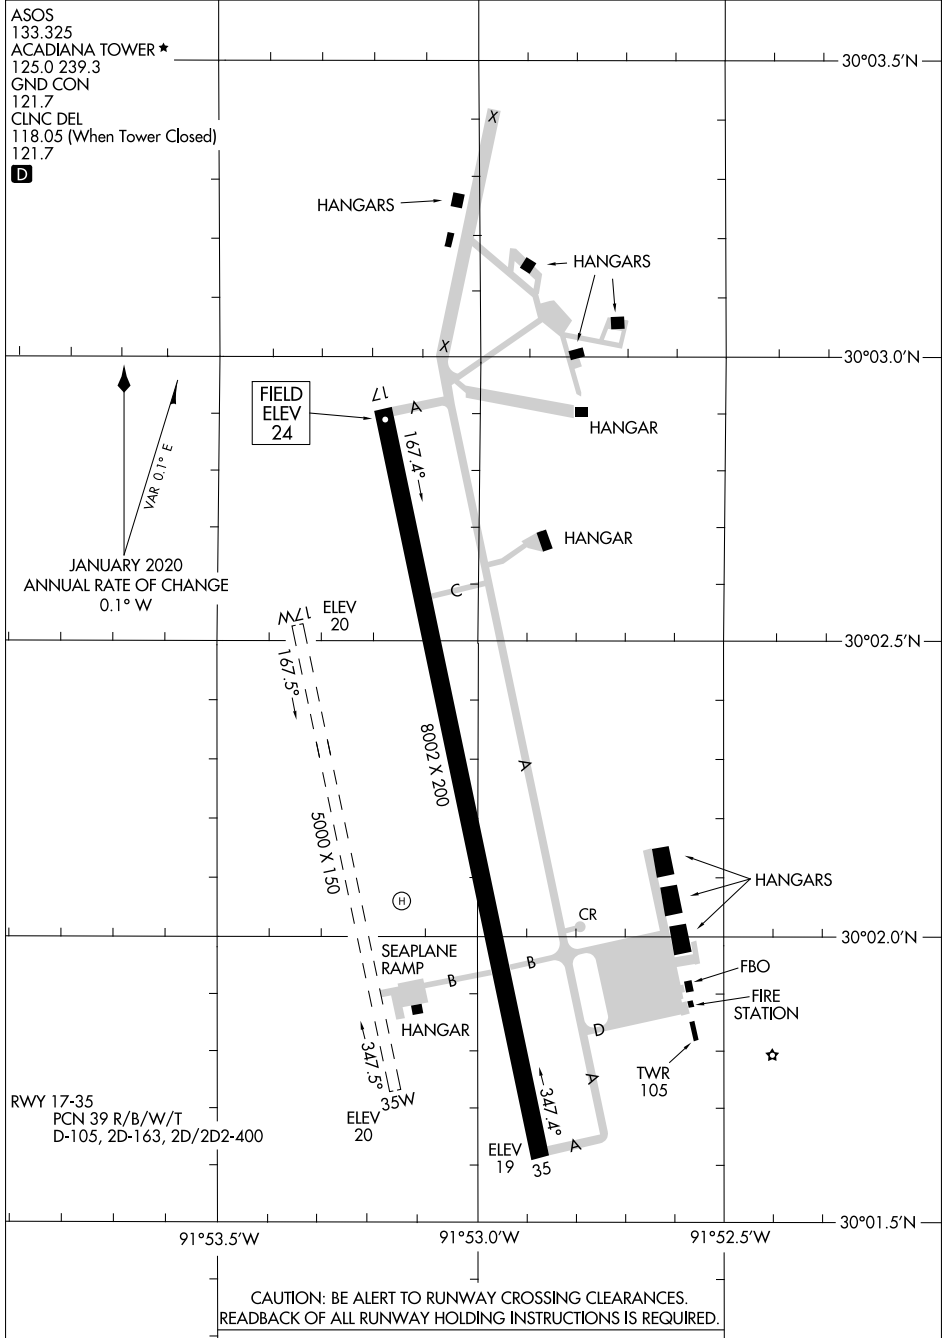

20086

# AIRPORT DIAGRAM

AL-5040 (FAA)

ACADIANA RGNL (A.R.A.)  
NEW IBERIA, LOUISIANA

SC-4, 09 SEP 2021 to 07 OCT 2021

SC-4, 09 SEP 2021 to 07 OCT 2021

AIRPORT DIAGRAM  
20086

NEW IBERIA, LOUISIANA  
ACADIANA RGNL (A.R.A.)