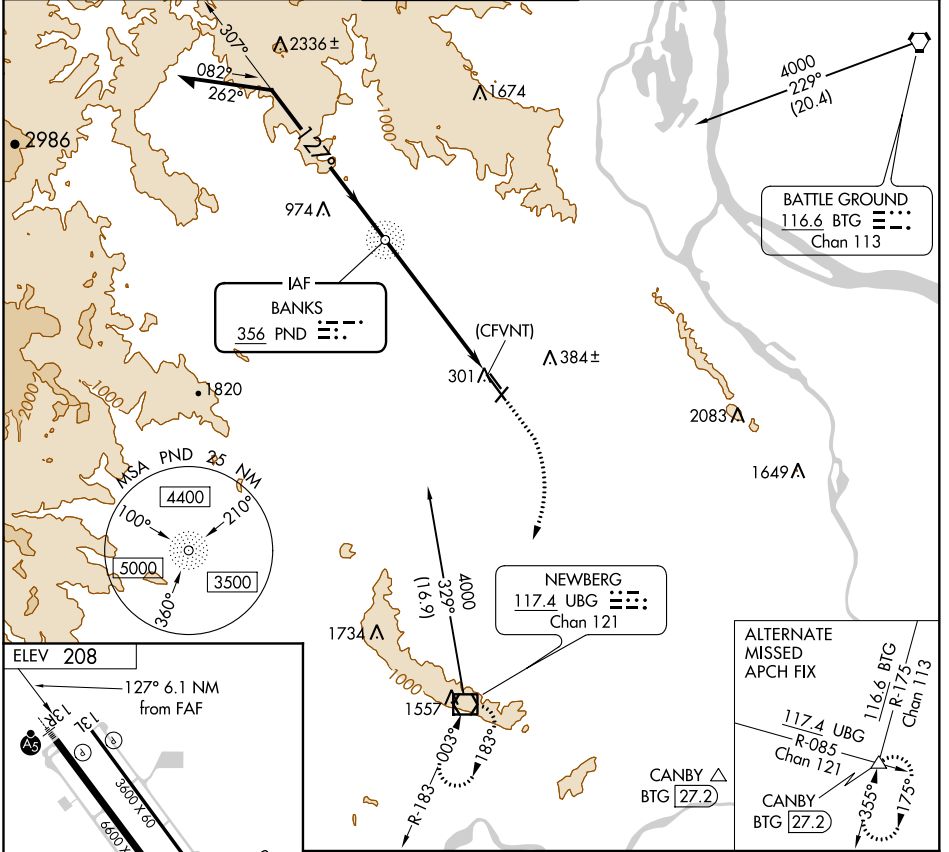

PND NDB 356	APP CRS 127°	Rwy Idg TDZE Apt Elev	N/A N/A 208
-----------------------	------------------------	-----------------------------	--

NDB-B

PORTLAND-HILLSBORO (HIO)

NA Circling to Rwy 13L, 31R NA at night.

MISSED APPROACH: Climb to 1000 then climbing right turn to 3000 direct UBG VOR/DME and hold.

ATIS 127.65	PORTLAND APP CON 126.0 269.175	HILLSBORO TOWER ★ 119.3 (CTAF) 239.3	GND CON 121.7	UNICOM 122.95
-----------------------	--	--	-------------------------	-------------------------

FAF to MAP 6.1 NM								
Knots	60	90	120	150	180			
Min:Sec	6:06	4:04	3:03	2:26	2:02			
CATEGORY	A		B		C		D	
CIRCLING	960-1		752 (800-1)		960-2¼		752 (800-2¼)	
					980-2½		772 (800-2½)	

NW-1, 09 SEP 2021 to 07 OCT 2021

NW-1, 09 SEP 2021 to 07 OCT 2021