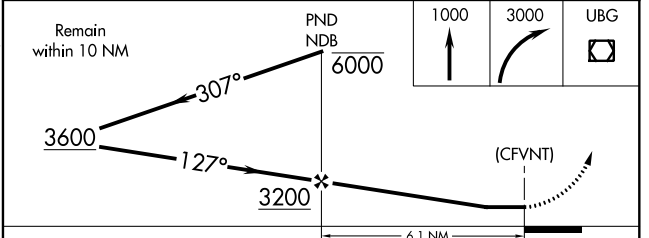

MISSED APPROACH: Climb to 1000 then climbing right turn to 3000 direct UBG VOR/DME and hold.

ATIS 127.65	PORTLAND APP CON 126.0 269.175	HILLSBORO TOWER ★ 119.3 (CTAF) 239.3	GND CON 121.7	UNICOM 122.95
-----------------------	--	--	-------------------------	-------------------------