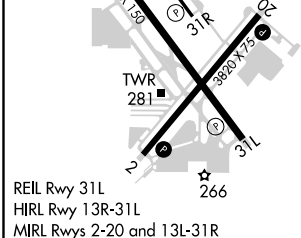

PND NDB 356	APP CRS 127°	Rwy Idg TDZE Apt Elev	N/A N/A 208
-----------------------	------------------------	-----------------------------	--

NDB-B

PORTLAND-HILLSBORO (HIO)

NA Circling to Rwy 13L, 31R NA at night.

MISSED APPROACH: Climb to 1000 then climbing right turn to 3000 direct UBG VOR/DME and hold.

ATIS 127.65	PORTLAND APP CON 126.0 269.175	HILLSBORO TOWER ★ 119.3 (CTAF) 239.3	GND CON 121.7	UNICOM 122.95
-----------------------	--	--	-------------------------	-------------------------

FAF to MAP 6.1 NM								
Knots	60	90	120	150	180			
Min:Sec	6:06	4:04	3:03	2:26	2:02			
CATEGORY	A		B		C		D	
CIRCLING	960-1		752 (800-1)		960-2¼		752 (800-2¼)	
					980-2½		772 (800-2½)	

NW-1, 09 SEP 2021 to 07 OCT 2021