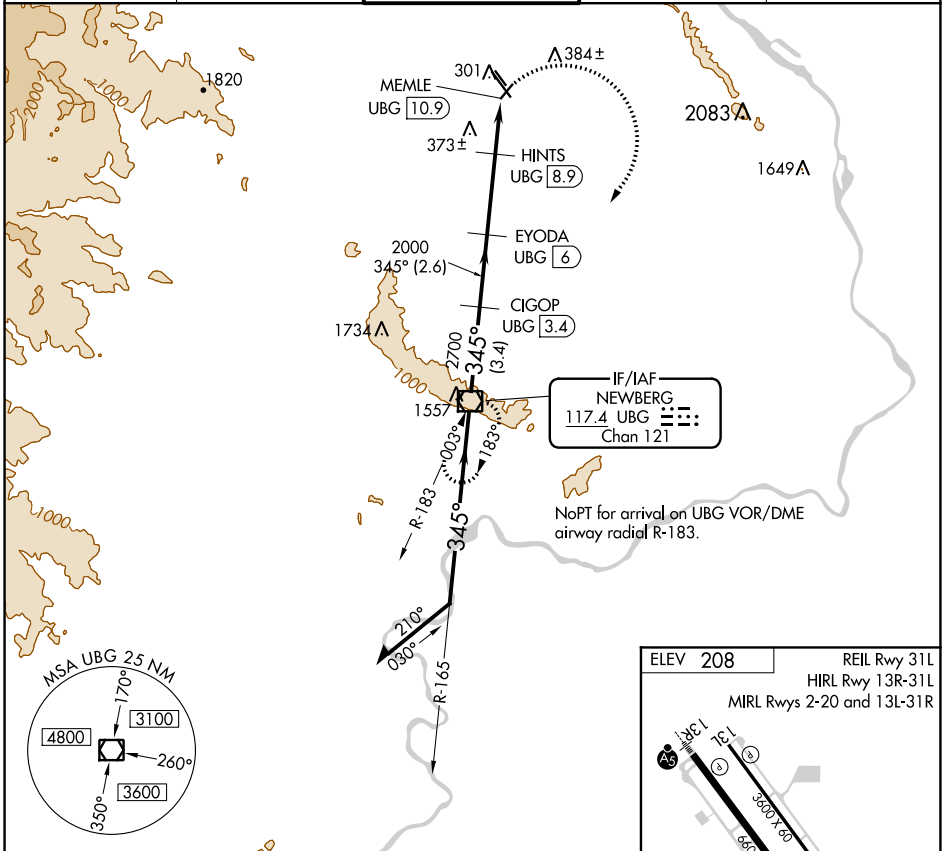

VOR/DME UBG 117.4 Chan 121	APP CRS 345°	Rwy Idg TDZE Apt Elev	N/A N/A 208
--	------------------------	-----------------------------	--

VOR-C
PORTLAND-HILLSBORO (HIO)

DME required.

⚠ Circling to Rwy 13L, 31R NA at night.

MISSED APPROACH: Climbing right turn to 3000 direct UBG VOR/DME and hold. Continue climb-in-hold to 3000.

ATIS 127.65	PORTLAND APP CON 126.0 269.175	HILLSBORO TOWER ★ 119.3 (CTAF) 239.3	GND CON 121.7	UNICOM 122.95
-----------------------	--	--	-------------------------	-------------------------

NW-1, 09 SEP 2021 to 07 OCT 2021

NW-1, 09 SEP 2021 to 07 OCT 2021