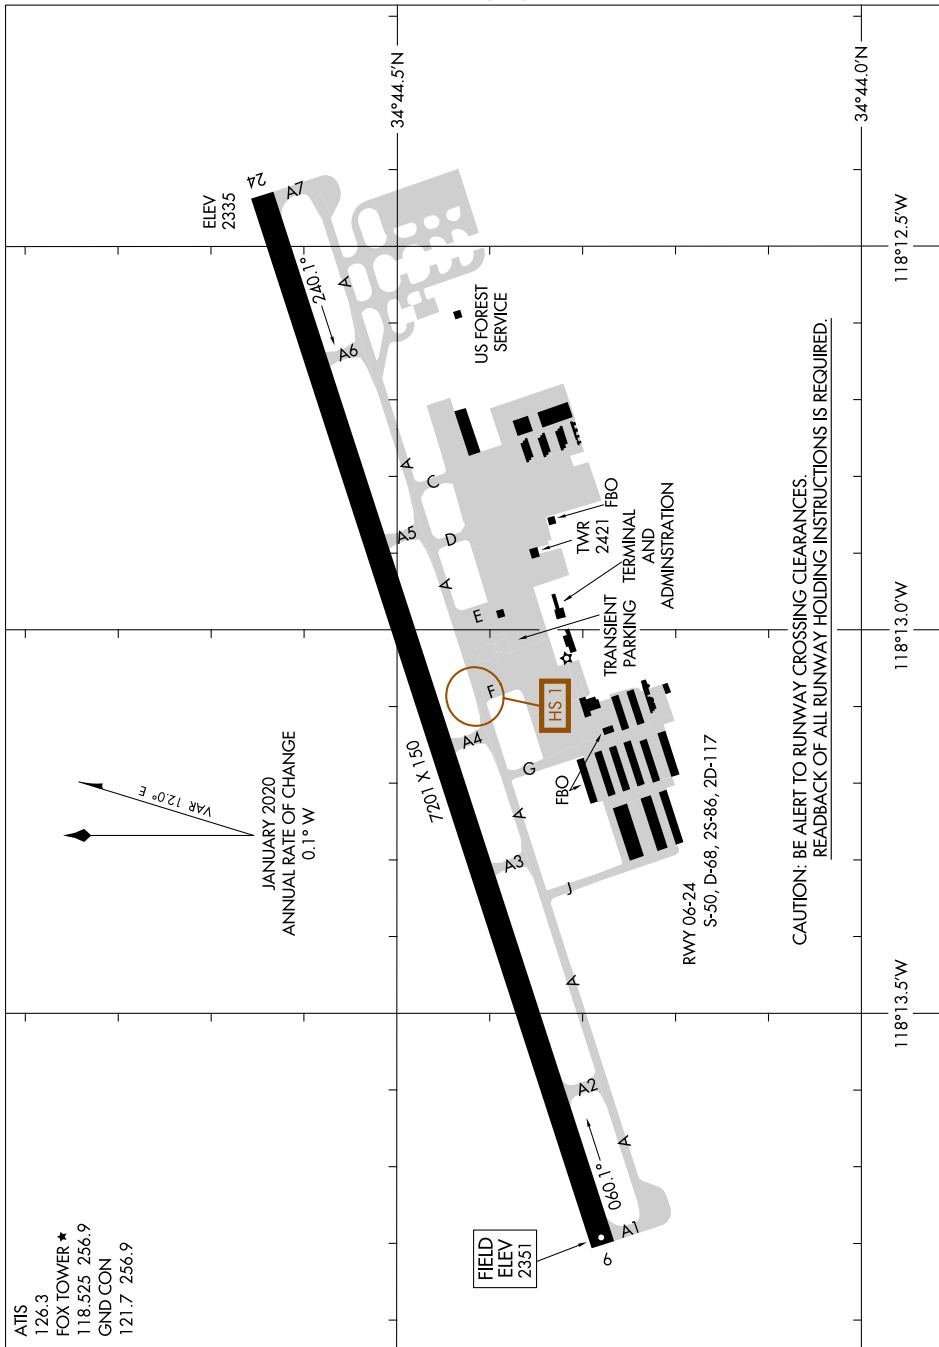

# AIRPORT DIAGRAM

AL-5065 (FAA)

GENERAL WM J FOX AIRFIELD (WJF)  
LANCASTER, CALIFORNIA

SW-3, 09 SEP 2021 to 07 OCT 2021

SW-3, 09 SEP 2021 to 07 OCT 2021

# AIRPORT DIAGRAM

LANCASTER, CALIFORNIA  
GENERAL WM J FOX AIRFIELD (WJF)

ATIS 126.3  
 FOX TOWER ★ 118.525 256.9  
 GND CON 121.7 256.9

JANUARY 2020  
 ANNUAL RATE OF CHANGE  
 0.1° W