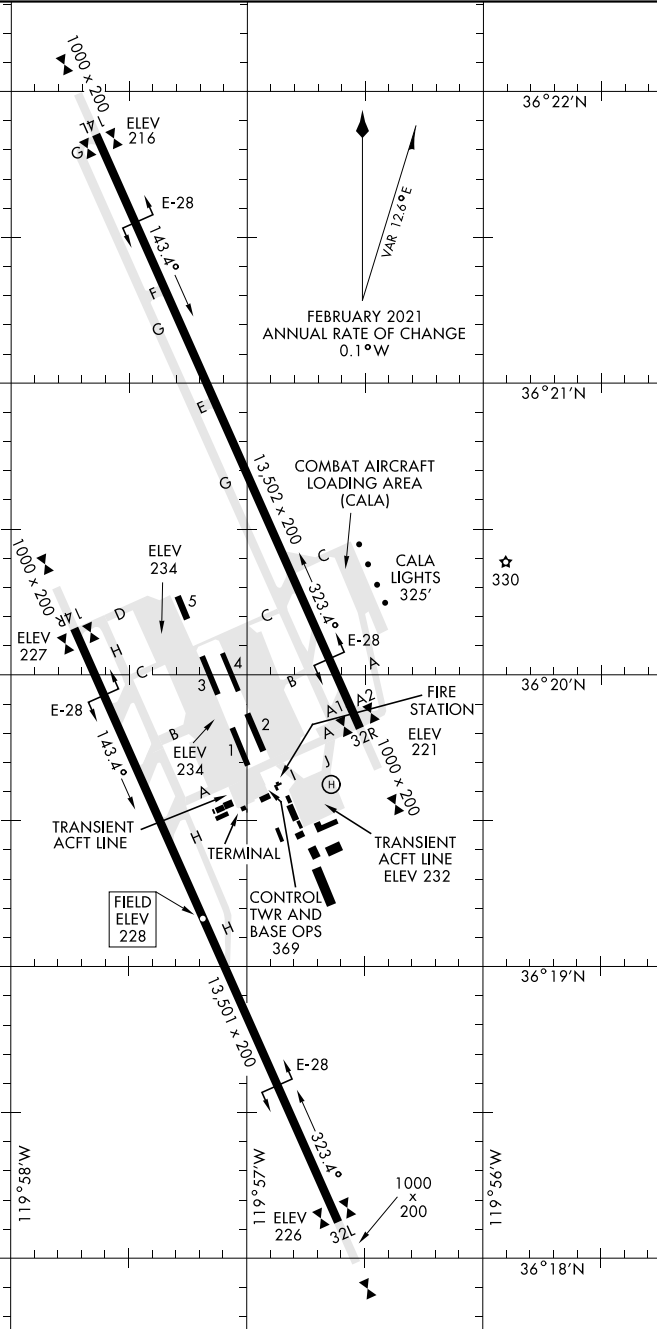

AIRPORT DIAGRAM

AL-5067 [USN]

LEMOORE NAS (REEVES FIELD) (KNLC)

LEMOORE, CALIFORNIA

ATIS ★
 121.575 327.15
 LEMOORE TOWER ★
 128.3 340.2 Rwy 14L, 32L
 128.3 360.2 (Rwy 14R, 32R)
 GND CON
 121.65 305.2
 CLNC DEL
 124.1 371.9

FEBRUARY 2021
 ANNUAL RATE OF CHANGE
 0.1° W

VAR 12.0° E

SW-2, 09 SEP 2021 to 07 OCT 2021

SW-2, 09 SEP 2021 to 07 OCT 2021

AIRPORT DIAGRAM

LEMOORE, CALIFORNIA
LEMOORE NAS (REEVES FIELD) (KNLC)

RWY 14L-32R
 PCN 51 R/C/W/T
 RWY 14R-32L
 PCN 56 R/C/W/T

M.65°51.1

M.85°61.1

M.19°57.1

M.95°61.1