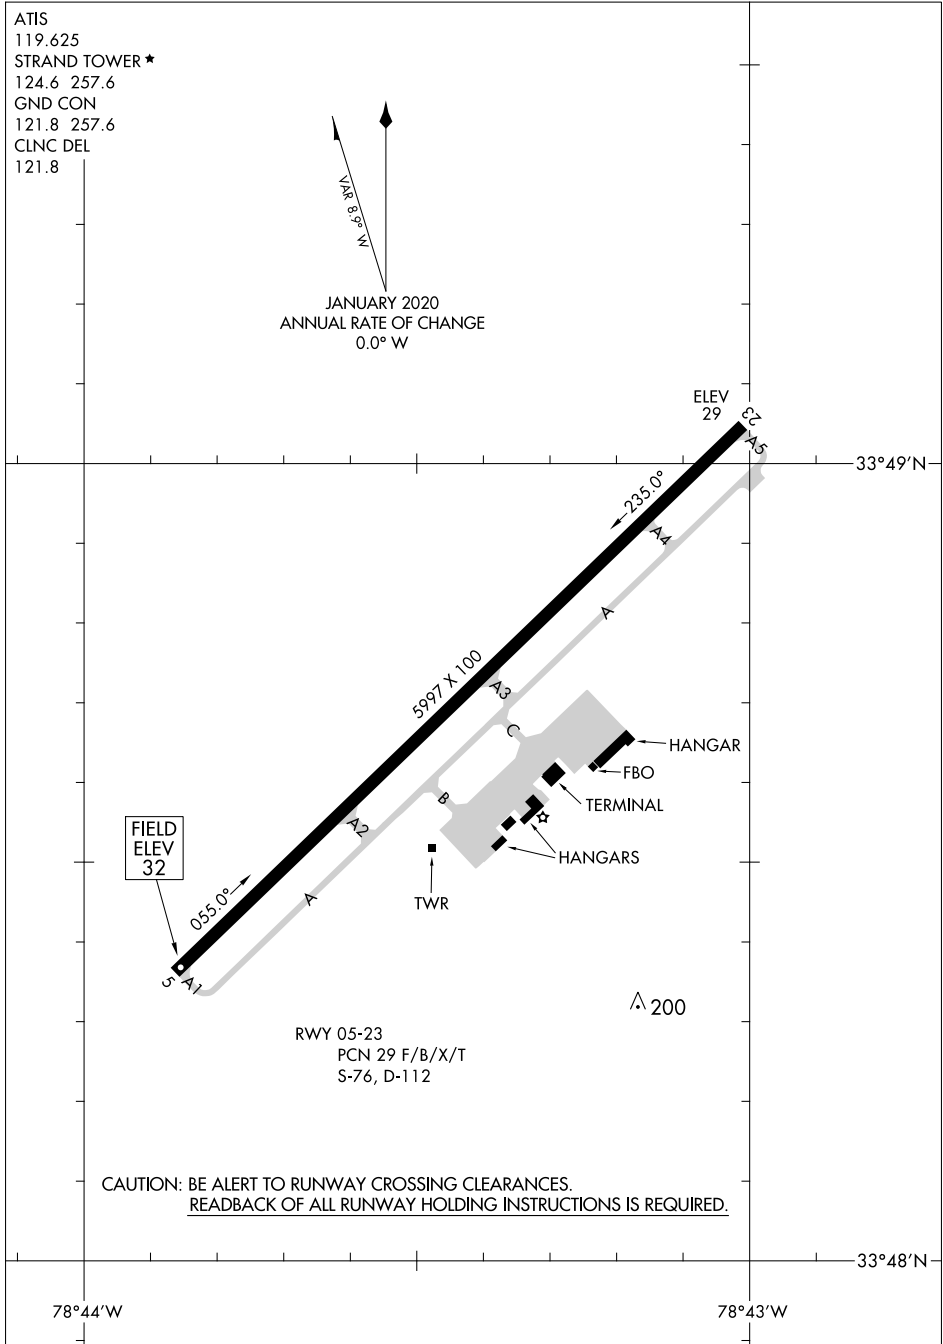

21224

AIRPORT DIAGRAM

AL-5097 (FAA)

GRAND STRAND (C.R.E)
NORTH MYRTLE BEACH, SOUTH CAROLINA

ATIS
 119.625
 STRAND TOWER ★
 124.6 257.6
 GND CON
 121.8 257.6
 CLNC DEL
 121.8

SE-2, 09 SEP 2021 to 07 OCT 2021

SE-2, 09 SEP 2021 to 07 OCT 2021

AIRPORT DIAGRAM

21224

NORTH MYRTLE BEACH, SOUTH CAROLINA
GRAND STRAND (C.R.E)