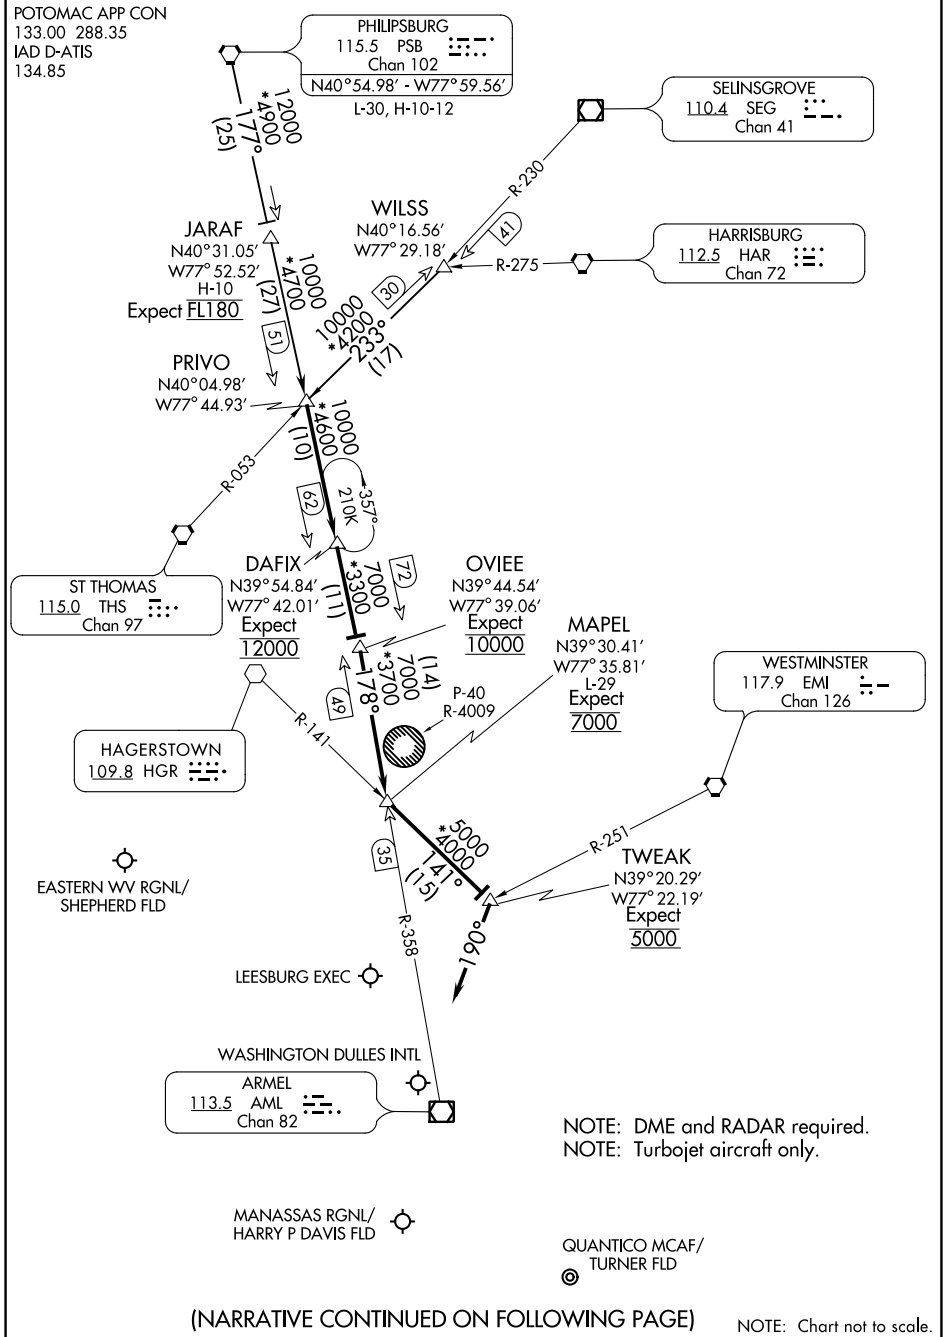

PRIVO TWO ARRIVAL

NE-3, 09 SEP 2021 to 07 OCT 2021

NE-3, 09 SEP 2021 to 07 OCT 2021

PRIVO TWO ARRIVAL

NOTE: Chart not to scale.