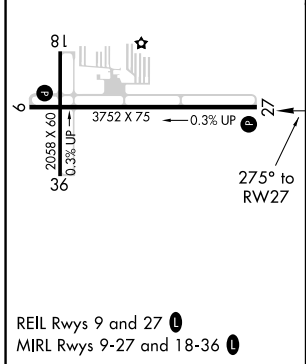

APP CRS 275°	Rwy Idg 3752
	TDZE 602
	Apt Elev 604

RNAV (GPS) RWY 27

GRAND HAVEN MEMORIAL AIRPARK (3GM)

RNP APCH. ▼ ▲ NA	Use Muskegon altimeter setting. Rwy 27 helicopter visibility reduction below 3/4 SM NA. Circling Rwy 18, 36 NA at night.	MISSED APPROACH: Climb to 3000 direct WASOG and hold.

MKG ASOS 124.3	GREAT LAKES APP CON* 133.825 290.35	UNICOM 122.7 (CTAF) 0

CATEGORY	A	B	C	D
LNAV MDA	1000-1 398 (400-1)			NA
CIRCLING	1160-1 556 (600-1)	1180-1 576 (600-1)	1180-1½ 576 (600-1½)	NA

EC-1, 09 SEP 2021 to 07 OCT 2021

EC-1, 09 SEP 2021 to 07 OCT 2021