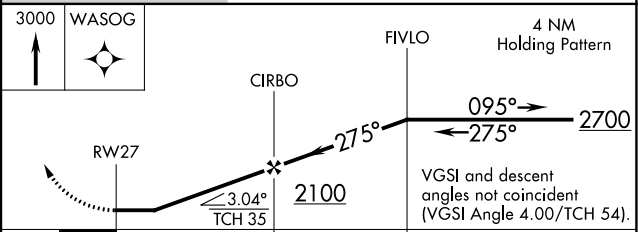

APP CRS 275°	Rwy Idg 3752
	TDZE 602
	Apt Elev 604

RNAV (GPS) RWY 27

GRAND HAVEN MEMORIAL AIRPARK (3GM)

RNP APCH. ▼ ▲ NA	Use Muskegon altimeter setting. Rwy 27 helicopter visibility reduction below 3/4 SM NA. Circling Rwy 18, 36 NA at night.	MISSED APPROACH: Climb to 3000 direct WASOG and hold.
------------------------	--	--

MKG ASOS 124.3	GREAT LAKES APP CON* 133.825 290.35	UNICOM 122.7 (CTAF) 0
--------------------------	---	---------------------------------

CATEGORY	A	B	C	D
LNAV MDA	1000-1 398 (400-1)			NA
CIRCLING	1160-1 556 (600-1)	1180-1 576 (600-1)	1180-1½ 576 (600-1½)	NA