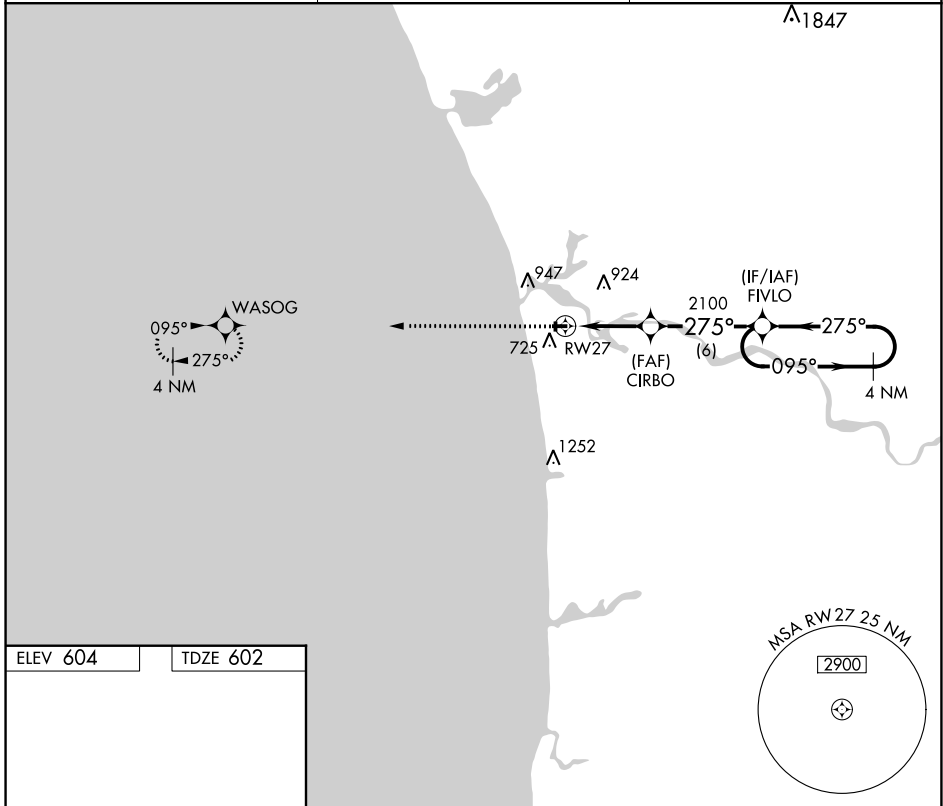

APP CRS 275°	Rwy Idg 3752
	TDZE 602
	Apt Elev 604

RNAV (GPS) RWY 27

GRAND HAVEN MEMORIAL AIRPARK (3GM)

RNP APCH. ▼ ▲ NA	Use Muskegon altimeter setting. Rwy 27 helicopter visibility reduction below 3/4 SM NA. Circling Rwy 18, 36 NA at night.	MISSED APPROACH: Climb to 3000 direct WASOG and hold.
------------------------	--	--

MKG ASOS 124.3	GREAT LAKES APP CON* 133.825 290.35	UNICOM 122.7 (CTAF) 0
--------------------------	---	---------------------------------

CATEGORY	A	B	C	D
LNAV MDA	1000-1 398 (400-1)			NA
CIRCLING	1160-1 556 (600-1)	1180-1 576 (600-1)	1180-1½ 576 (600-1½)	NA

EC-1, 09 SEP 2021 to 07 OCT 2021

EC-1, 09 SEP 2021 to 07 OCT 2021