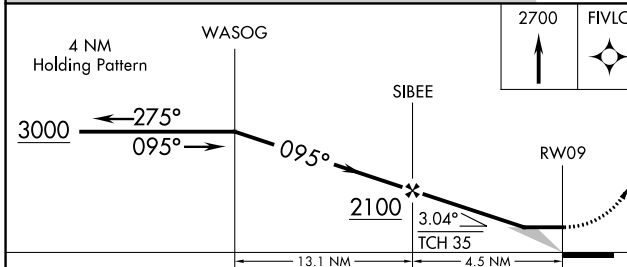

RNAV (GPS) RWY 9

GRAND HAVEN MEMORIAL AIRPARK (3GM)

APP CRS 095°	Rwy Idg 3752
	TDZE 603
	Apt Elev 604

RNP APCH.
 ▼ Use Muskegon altimeter setting. Circling Rwy 18, 36 NA at night.
 ▲ NA Rwy 9 helicopter visibility reduction below 3/4 SM NA.

MISSED APPROACH: Climb to 2700 direct FIVLO and hold.

MKG ASOS
124.3

GREAT LAKES APP CON*
133.825 290.35

UNICOM
122.7 (CTAF)

CATEGORY	A	B	C	D
LNVA MDA	1120-1	517 (600-1)	1120-1½ 517 (600-1½)	NA
CIRCLING	1160-1 556 (600-1)	1180-1 576 (600-1)	1180-1½ 576 (600-1½)	NA