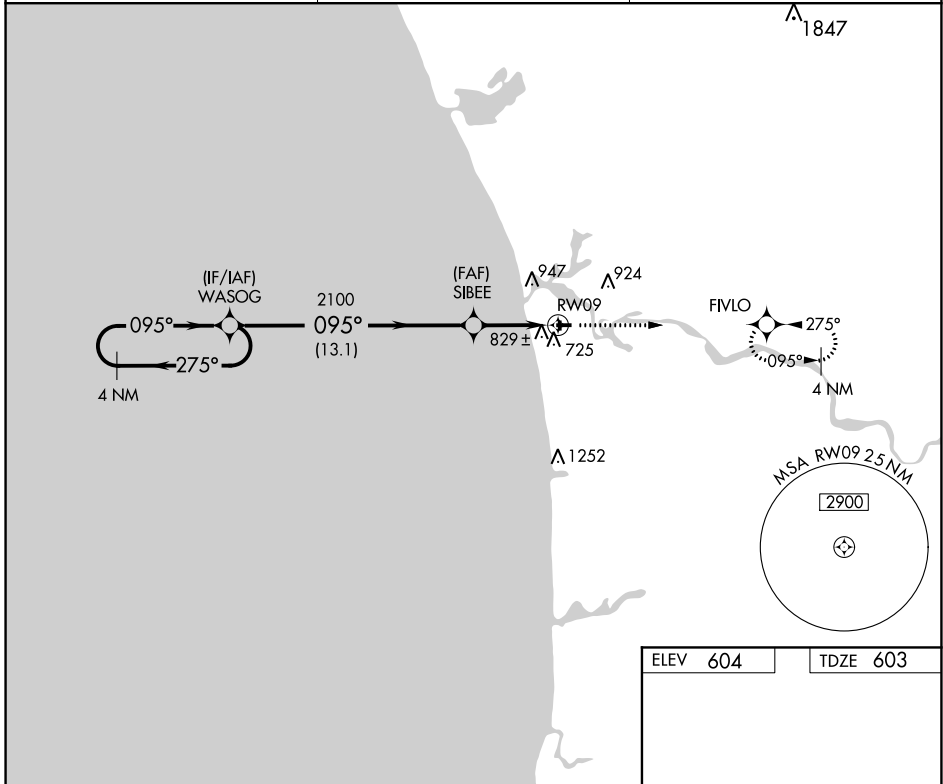

RNAV (GPS) RWY 9

GRAND HAVEN MEMORIAL AIRPARK (3GM)

APP CRS 095°	Rwy Idg 3752
	TDZE 603
	Apt Elev 604

RNP APCH.
 ▼ Use Muskegon altimeter setting. Circling Rwy 18, 36 NA at night.
 ▲ NA Rwy 9 helicopter visibility reduction below 3/4 SM NA.

MISSED APPROACH: Climb to 2700 direct FIVLO and hold.

MKG ASOS
124.3

GREAT LAKES APP CON*
133.825 290.35

UNICOM
122.7 (CTAF)

CATEGORY	A	B	C	D
LNVA MDA	1120-1	517 (600-1)	1120-1½ 517 (600-1½)	NA
CIRCLING	1160-1 556 (600-1)	1180-1 576 (600-1)	1180-1½ 576 (600-1½)	NA

REIL Rwy 9 and 27
 MIRL Rwy 9-27 and 18-36

EC-1, 09 SEP 2021 to 07 OCT 2021

EC-1, 09 SEP 2021 to 07 OCT 2021