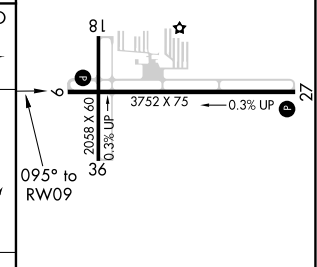

RNAV (GPS) RWY 9

GRAND HAVEN MEMORIAL AIRPARK (3GM)

APP CRS 095°	Rwy Idg 3752
	TDZE 603
	Apt Elev 604

RNP APCH.
 ▼ Use Muskegon altimeter setting. Circling Rwy 18, 36 NA at night.
 ▲ NA Rwy 9 helicopter visibility reduction below 3/4 SM NA.

MISSED APPROACH: Climb to 2700 direct FIVLO and hold.

MKG ASOS
124.3

GREAT LAKES APP CON*
133.825 290.35

UNICOM
122.7 (CTAF)

CATEGORY	A	B	C	D
LNVA MDA	1120-1	517 (600-1)	1120-1½ 517 (600-1½)	NA
CIRCLING	1160-1 556 (600-1)	1180-1 576 (600-1)	1180-1½ 576 (600-1½)	NA