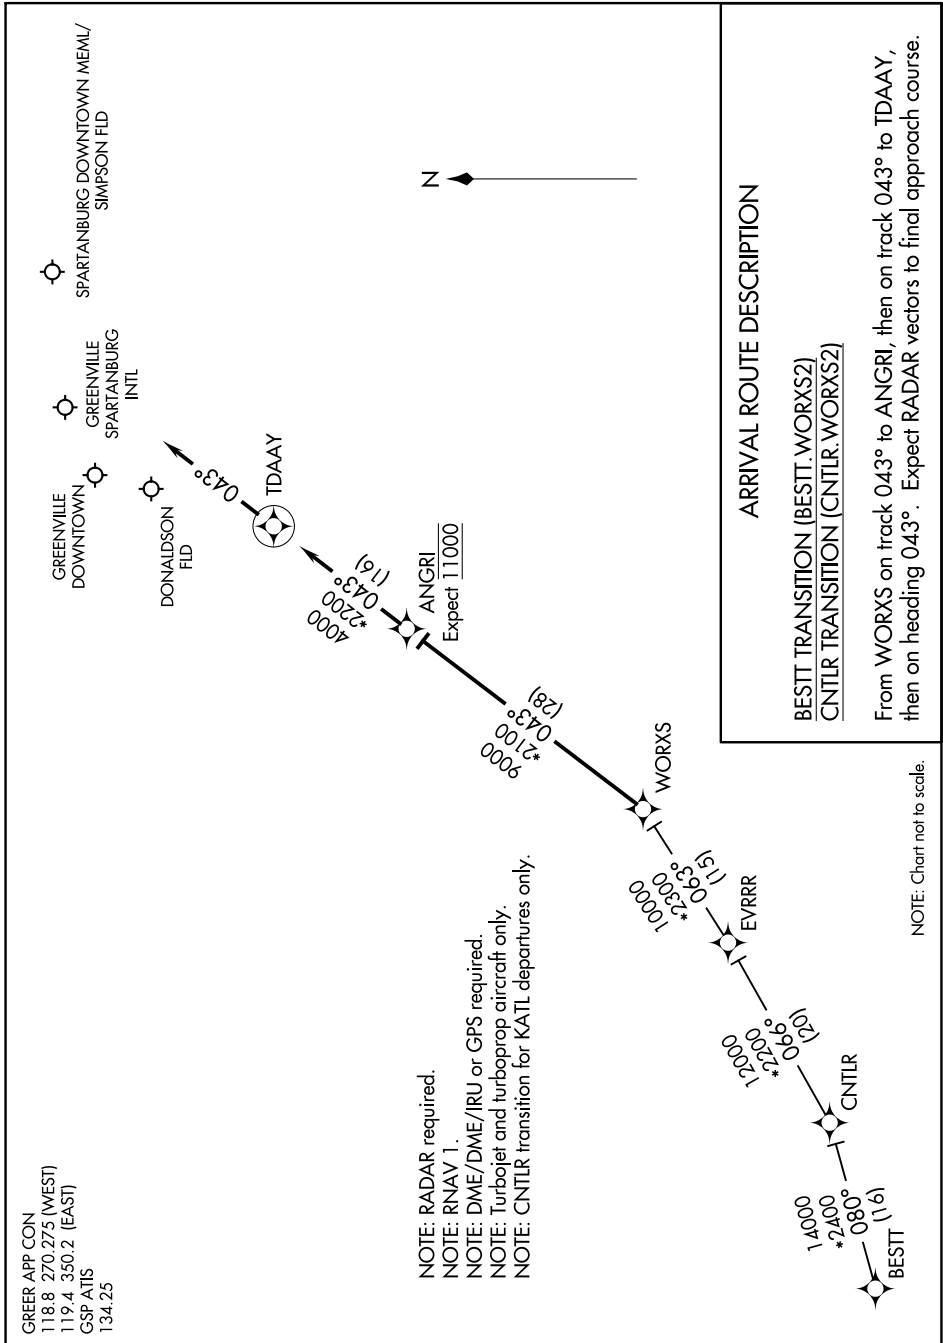

# WORXS TWO ARRIVAL(RNAV)

GREER, SOUTH CAROLINA

SE-2, 09 SEP 2021 to 07 OCT 2021

SE-2, 09 SEP 2021 to 07 OCT 2021

# WORXS TWO ARRIVAL(RNAV)

GREER, SOUTH CAROLINA