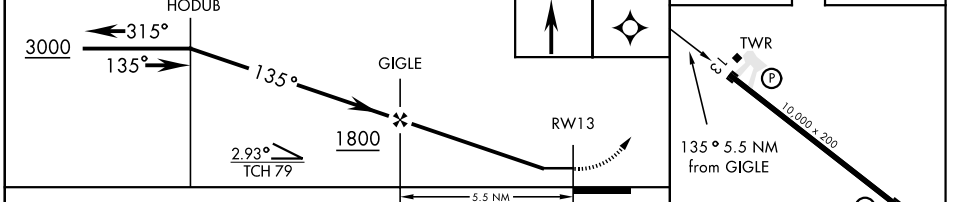

# RNAV (GPS) RWY 13

APCH CRS	Rwy ldg	10,000
135°	TDZE	10
	Arprt Elev	10

AL-5157 [USAF] CAPE CANAVERAL AFS SKID STRIP (KXMR)

**⚠** \* Circling not authorized NE of Rwy 13-31. MISSED APPROACH: Climb to 3000 direct WESMA and hold.

ORLANDO APP CON **134.95 281.425** CAPE TOWER ★ **118.625 143.15 239.05**

EMERG SAFE ALT 100 NM 3000

CATEGORY	A	B	C	D	E
LNAV MDA	540-1	530 (600-1)	540-1½	530 (600-1½)	
CIRCLING *	580-1	570 (600-1)	580-1½ 570 (600-1½)	620-2 610 (700-2)	640-2¼ 630 (700-2¼)