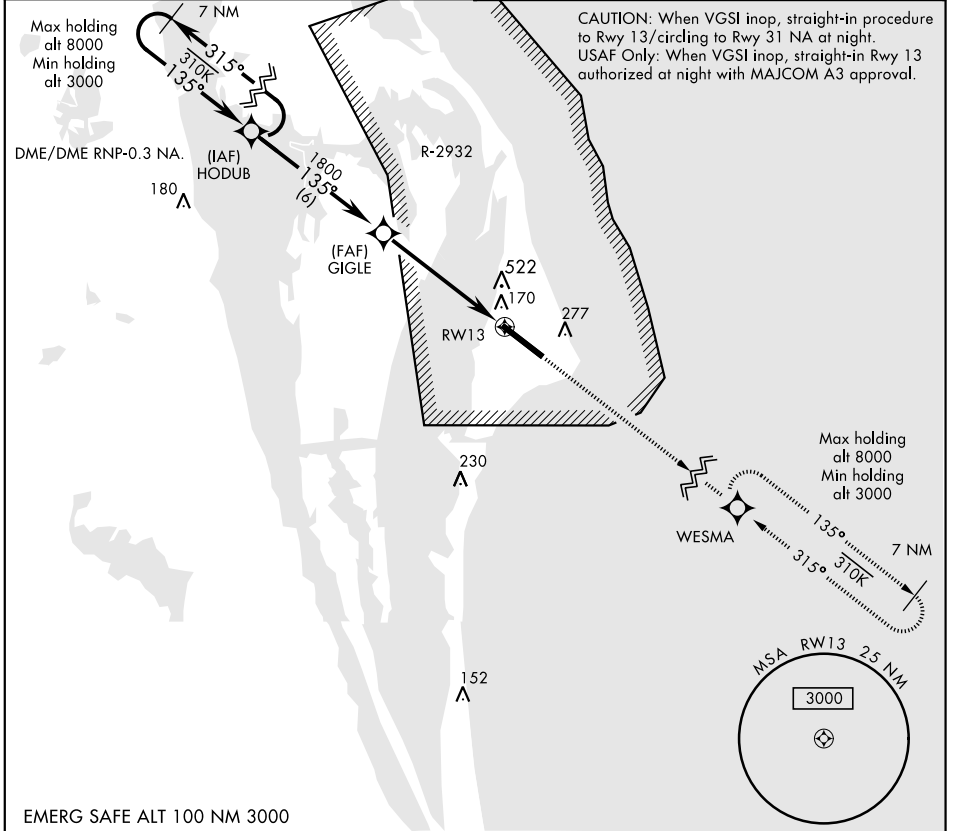

# RNAV (GPS) RWY 13

APCH CRS	Rwy ldg	10,000
135°	TDZE	10
	Arprt Elev	10

AL-5157 [USAF] CAPE CANAVERAL AFS SKID STRIP (KXMR)

**⚠** \* Circling not authorized NE of Rwy 13-31. MISSED APPROACH: Climb to 3000 direct WESMA and hold.

ORLANDO APP CON **134.95 281.425** CAPE TOWER ★ **118.625 143.15 239.05**

EMERG SAFE ALT 100 NM 3000

CATEGORY	A	B	C	D	E
LNAV MDA	540-1	530 (600-1)	540-1½	530 (600-1½)	
CIRCLING *	580-1	570 (600-1)	580-1½ 570 (600-1½)	620-2 610 (700-2)	640-2¼ 630 (700-2¼)

# RNAV (GPS) RWY 13

SE-3, 09 SEP 2021 to 07 OCT 2021

SE-3, 09 SEP 2021 to 07 OCT 2021