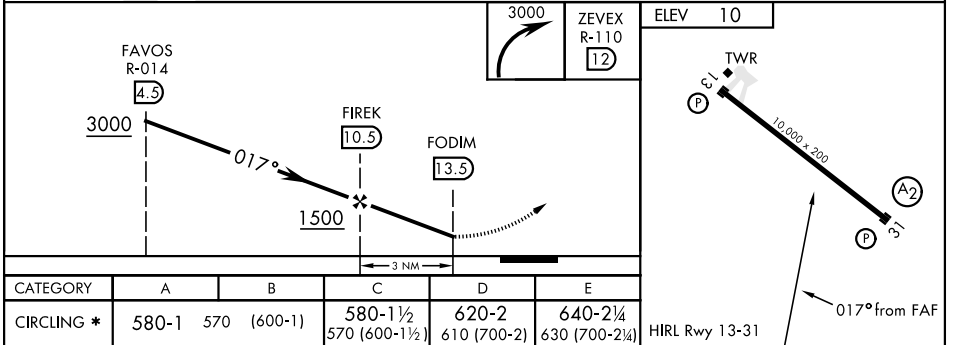

TACAN Chan 97	COF	APCH CRS 017°	Rwy Idg TDZE Arpt Elev	10,000 N/A 10
-------------------------	-----	-------------------------	------------------------------	--

AL-5157 [USAF] CAPE CANAVERAL AFS SKID STRIP (KXMR)

▼ * Circling not authorized N of Rwy 13-31. MISSED APPROACH: Turn right direct ZEVEX (COF R-110/12 DME) maintain 3000 and hold.

ORLANDO APP CON 134.95 281.425	CAPE TOWER ★ 118.625 143.15 239.05
--	--

RADAR REQUIRED

CAUTION: When either Rwy 13/31 VGSI inop, circling NA to Rwy 13/31 at night.

SE-3, 09 SEP 2021 to 07 OCT 2021

SE-3, 09 SEP 2021 to 07 OCT 2021

CATEGORY	A	B	C	D	E	ELEV 10
CIRCLING *	580-1 570 (600-1)		580-1½ 570 (600-1½)	620-2 610 (700-2)	640-2¼ 630 (700-2¼)	