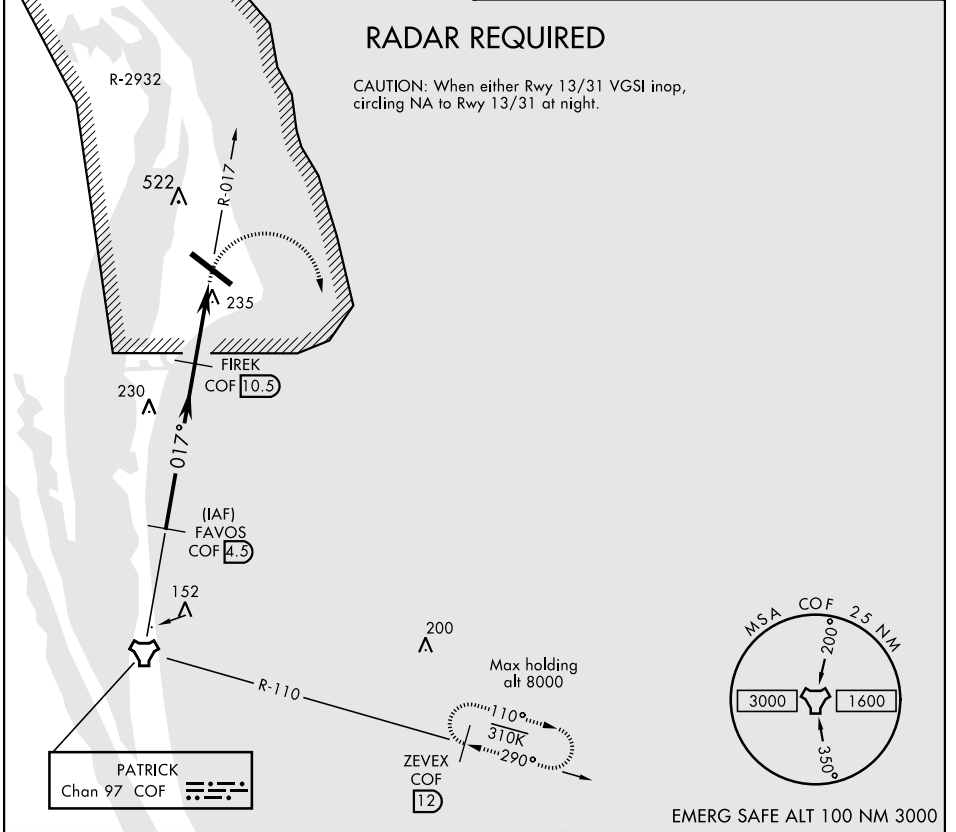

TACAN Chan 97	COF	APCH CRS 017°	Rwy Idg TDZE Arpt Elev	10,000 N/A 10
-------------------------	-----	-------------------------	------------------------------	--

AL-5157 [USAF] CAPE CANAVERAL AFS SKID STRIP (KXMR)

▼ * Circling not authorized N of Rwy 13-31. MISSED APPROACH: Turn right direct ZEVEX (COF R-110/12 DME) maintain 3000 and hold.

ORLANDO APP CON 134.95 281.425	CAPE TOWER ★ 118.625 143.15 239.05
--	--

RADAR REQUIRED

CAUTION: When either Rwy 13/31 VGSI inop, circling NA to Rwy 13/31 at night.

SE-3, 09 SEP 2021 to 07 OCT 2021

SE-3, 09 SEP 2021 to 07 OCT 2021

CATEGORY	A	B	C	D	E	ELEV 10
CIRCLING *	580-1 570 (600-1)		580-1½ 570 (600-1½)	620-2 610 (700-2)	640-2¼ 630 (700-2¼)	