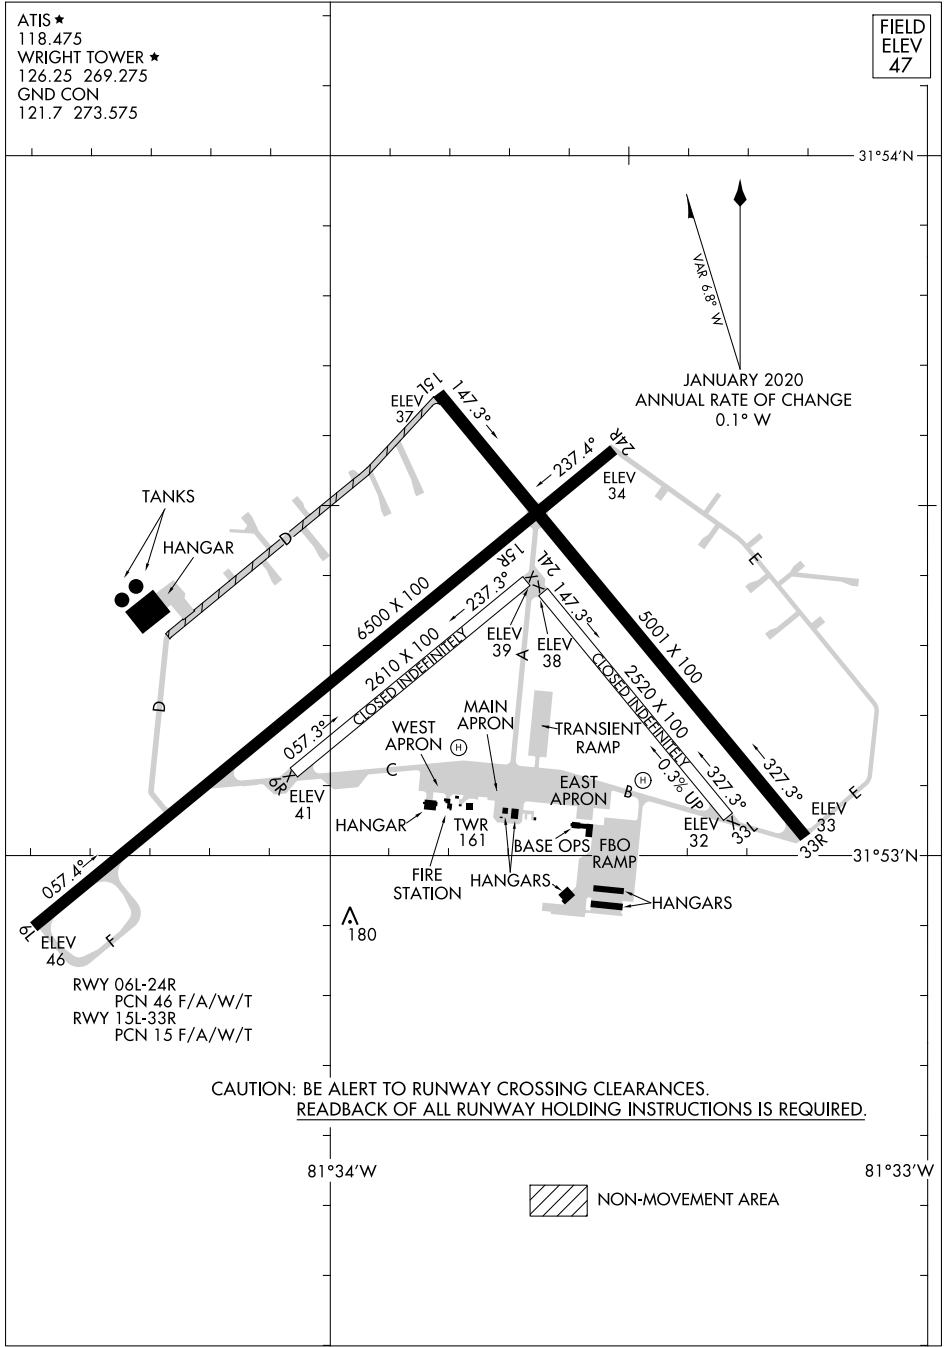

ATIS ★  
118.475  
WRIGHT TOWER ★  
126.25 269.275  
GND CON  
121.7 273.575

FIELD  
ELEV  
47

SE-4, 09 SEP 2021 to 07 OCT 2021

SE-4, 09 SEP 2021 to 07 OCT 2021

**CAUTION: BE ALERT TO RUNWAY CROSSING CLEARANCES.  
READBACK OF ALL RUNWAY HOLDING INSTRUCTIONS IS REQUIRED.**