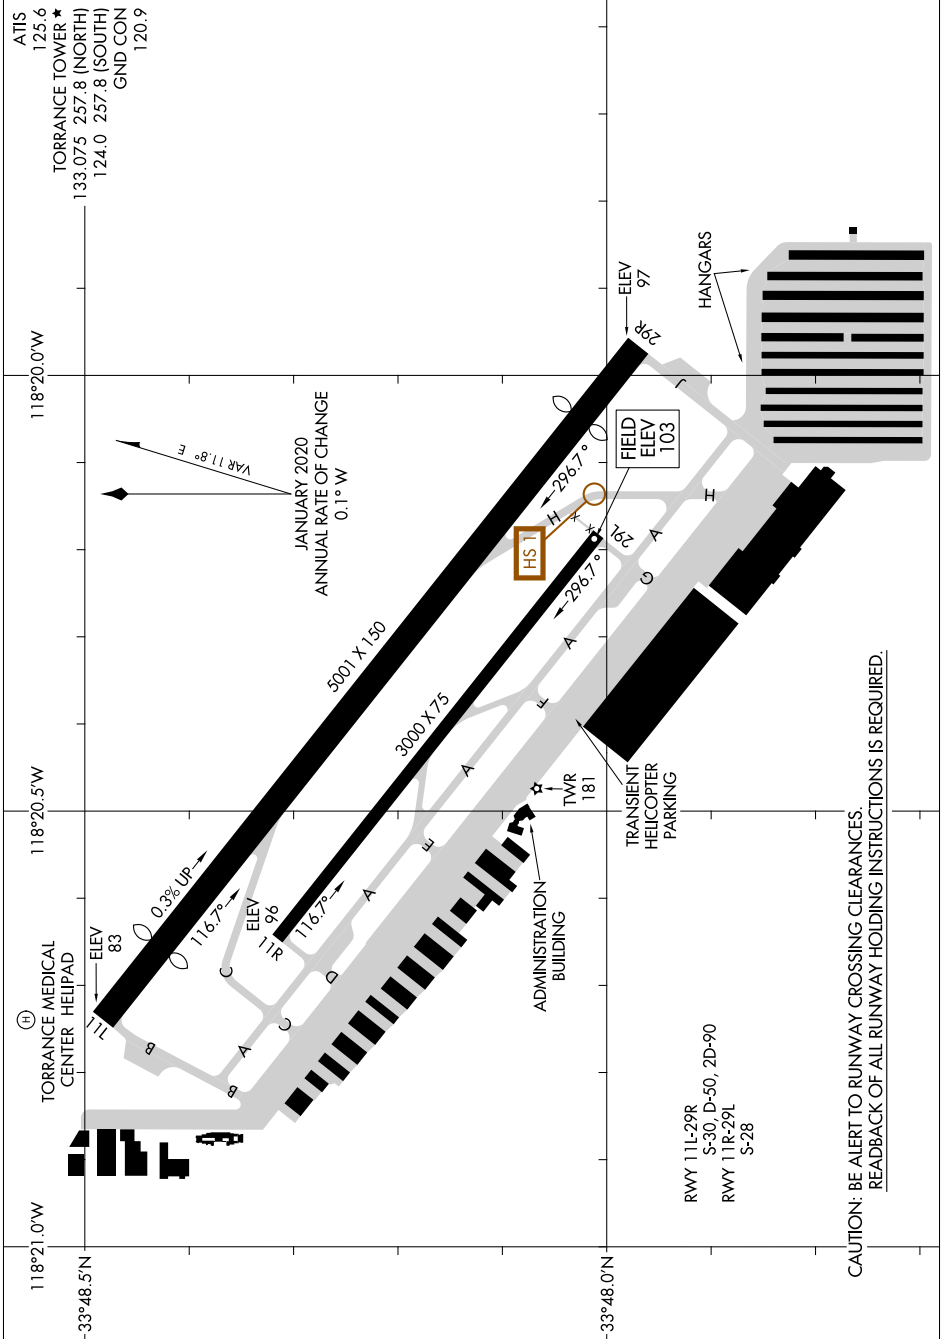

AIRPORT DIAGRAM

AL-5179 (FAA)

ZAMPERINI FLD (TOA)
TORRANCE, CALIFORNIA

SW-3, 09 SEP 2021 to 07 OCT 2021

SW-3, 09 SEP 2021 to 07 OCT 2021

AIRPORT DIAGRAM

TORRANCE, CALIFORNIA
ZAMPERINI FLD (TOA)

CAUTION: BE ALERT TO RUNWAY CROSSING CLEARANCES.
REARBACK OF ALL RUNWAY HOLDING INSTRUCTIONS IS REQUIRED.