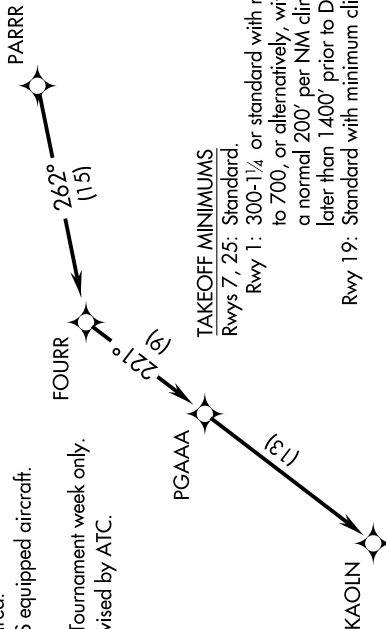

KAOLN SIX DEPARTURE (RNAV)

AIKEN RGNL (AIK)
AIKEN, SOUTH CAROLINA

SE-2, 09 SEP 2021 to 07 OCT 2021

**TOP ALTITUDE:
ASSIGNED BY ATC**

CTAF
122.8
AUGUSTA DEP CON ★
119.15 284.625
CLINC DEL
126.075

- NOTE: DME/DME/IRU or GPS required.
- NOTE: RADAR required for non-GPS equipped aircraft.
- NOTE: RNAV 1.
- NOTE: For use during Masters Golf Tournament week only.
- NOTE: Do not exceed 250K until advised by ATC.

NOTE: Chart not to scale.

DEPARTURE ROUTE DESCRIPTION

TAKEOFF RWYS 1, 7, 19, 25: Climb on assigned heading for RADAR vectors to PARRR, then on depicted route to KAOLN. Thence. . . .

. . . . maintain altitude assigned by ATC. Expect clearance to filed altitude/flight level within 10 minutes after departure.

SE-2, 09 SEP 2021 to 07 OCT 2021

KAOLN SIX DEPARTURE (RNAV)