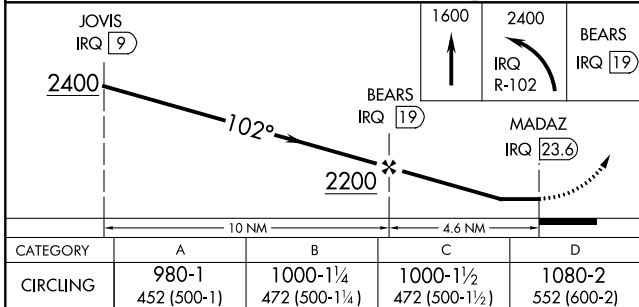

VORTAC IRQ 113.9 Chan 86	APP CRS 102°	Rwy Idg TDZE Apt Elev	N/A N/A 528
--	------------------------	-----------------------------	--

VOR/DME-A

AIKEN RGNL (AIK)

NA When local altimeter setting not received, use Augusta Rgnl at Bush Fld altimeter setting and increase all MDA 120 feet and increase Cat D visibility 1/4 mile.

MISSED APPROACH: Climb to 1600 then climbing left turn to 2400 on IRQ VORTAC R-102 to BEARS/IRQ 19 DME and hold.

AWOS-3 118.025	AUGUSTA APP CON * 119.15 284.625	CLNC DEL 126.075	UNICOM 122.8 (CTAF) 0
--------------------------	--	----------------------------	--

ELEV	528			
CATEGORY	A	B	C	D
CIRCLING	980-1 452 (500-1)	1000-1¼ 472 (500-1¼)	1000-1½ 472 (500-1½)	1080-2 552 (600-2)
REIL Rwy 25 MRL Rwy 7-25 0				

SE-2, 09 SEP 2021 to 07 OCT 2021

SE-2, 09 SEP 2021 to 07 OCT 2021