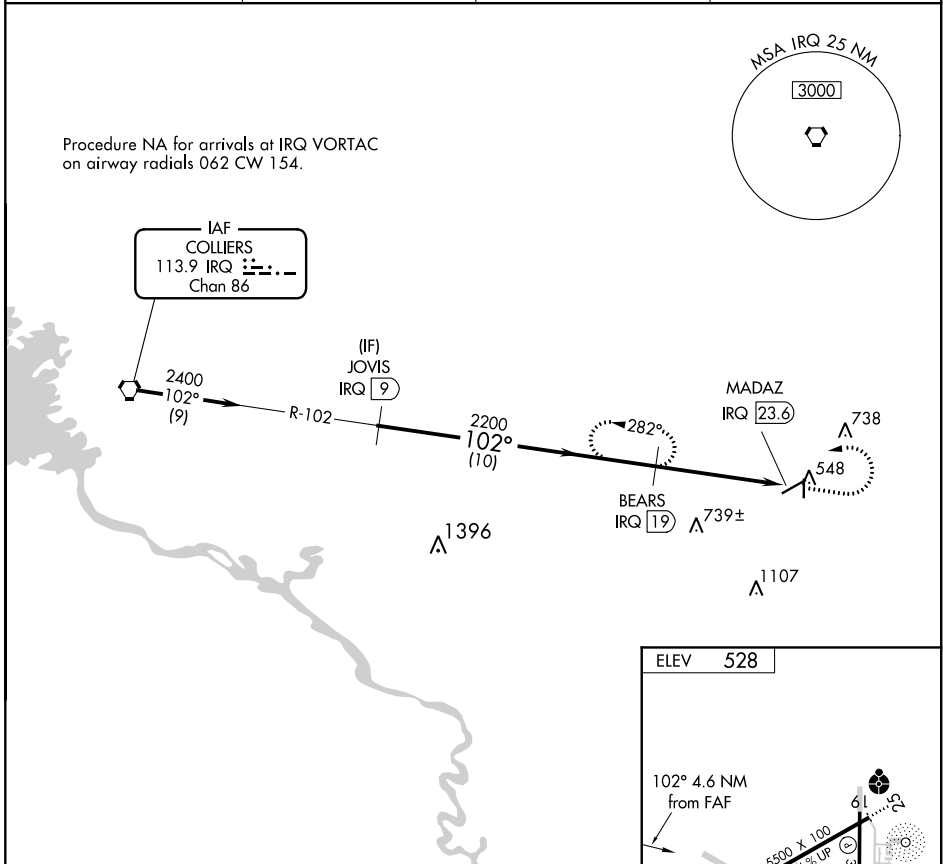

VORTAC IRQ 113.9 Chan 86	APP CRS 102°	Rwy Idg TDZE Apt Elev	N/A N/A 528
--	------------------------	-----------------------------	--

VOR/DME-A

AIKEN RGNL (AIK)

NA When local altimeter setting not received, use Augusta Rgnl at Bush Fld altimeter setting and increase all MDA 120 feet and increase Cat D visibility 1/4 mile.

MISSED APPROACH: Climb to 1600 then climbing left turn to 2400 on IRQ VORTAC R-102 to BEARS/IRQ 19 DME and hold.

AWOS-3 118.025	AUGUSTA APP CON * 119.15 284.625	CLNC DEL 126.075	UNICOM 122.8 (CTAF) 0
--------------------------	--	----------------------------	--

ELEV	528			
CATEGORY	A	B	C	D
CIRCLING	980-1 452 (500-1)	1000-1¼ 472 (500-1¼)	1000-1½ 472 (500-1½)	1080-2 552 (600-2)
REIL Rwy 25 MRL Rwy 7-25 0				

SE-2, 09 SEP 2021 to 07 OCT 2021

SE-2, 09 SEP 2021 to 07 OCT 2021