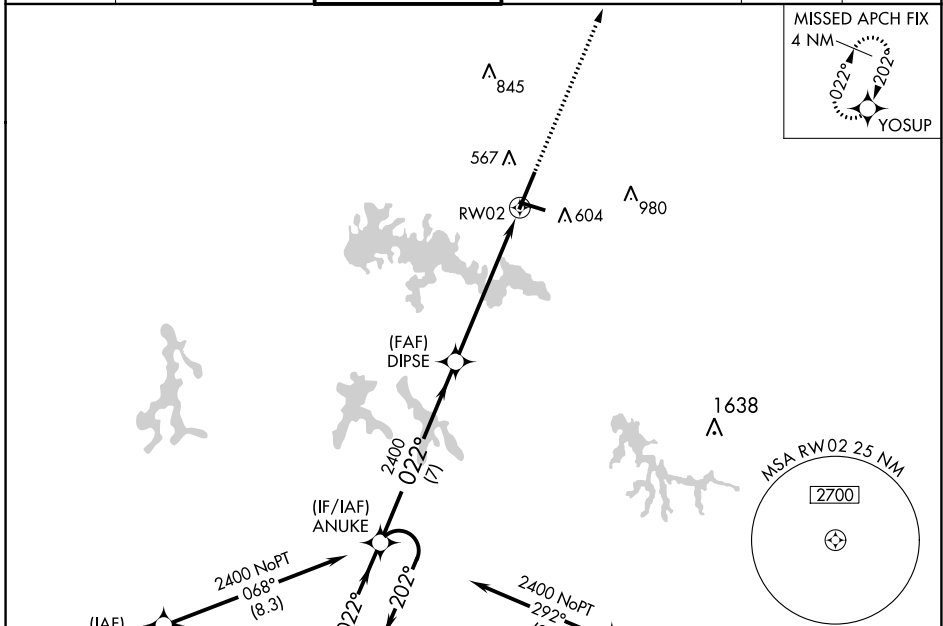

WAAS CH 61230 W02A	APP CRS 022°	Rwy Idg TDZE Apt Elev	8012 466 472
--	------------------------	-----------------------------	---

RNAV (GPS) RWY 2

VETERANS AIRPORT OF SOUTHERN ILLINOIS (MWA)

RNP APCH.

⚠ Circling Rwy 11 NA at night. For uncompensated Baro-VNAV systems, LNAV/VNAV NA below -15°C or above 54°C.

MISSED APPROACH:
Climb to 2400 direct
YOSUP and hold.

AWOS-3 119.675	KANSAS CITY CENTER 127.475 346.275	MARION TOWER ★ 128.4 (CTAF) 0	CLNC DEL 127.475 (When twr closed)	GND CON 121.7	UNICOM 122.95
--------------------------	--	---	--	-------------------------	-------------------------

CATEGORY	A	B	C	D
LPV DA		666- ³ / ₄	200 (200- ³ / ₄)	
LNAV/VNAV DA		753- ⁷ / ₈	287 (300- ⁷ / ₈)	
LNAV MDA	940-1	474 (500-1)	940-1 ³ / ₈	474 (500-1 ³ / ₈)
CIRCLING	940-1	468 (500-1)	1040-1 ¹ / ₂	1340-2 ³ / ₄
			568 (600-1 ¹ / ₂)	868 (900-2 ³ / ₄)