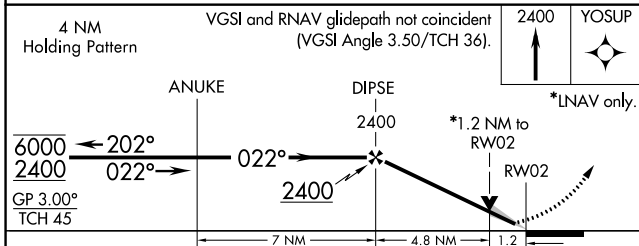

WAAS CH 61230 W02A	APP CRS 022°	Rwy Idg TDZE Apt Elev	8012 466 472
--	------------------------	-----------------------------	---

RNAV (GPS) RWY 2

VETERANS AIRPORT OF SOUTHERN ILLINOIS (MWA)

RNP APCH.

⚠ Circling Rwy 11 NA at night. For uncompensated Baro-VNAV systems, LNAV/VNAV NA below -15°C or above 54°C.

MISSED APPROACH:
Climb to 2400 direct
YOSUP and hold.

AWOS-3 119.675	KANSAS CITY CENTER 127.475 346.275	MARION TOWER ★ 128.4 (CTAF) 0	CLNC DEL 127.475 (When twr closed)	GND CON 121.7	UNICOM 122.95
--------------------------	--	---	--	-------------------------	-------------------------