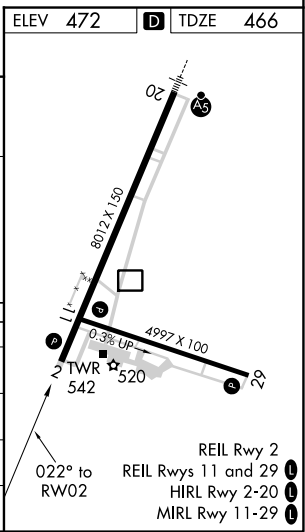

WAAS CH 61230 W02A	APP CRS 022°	Rwy Idg TDZE Apt Elev	8012 466 472
--	------------------------	-----------------------------	---

RNAV (GPS) RWY 2

VETERANS AIRPORT OF SOUTHERN ILLINOIS (MWA)

RNP APCH.

⚠ Circling Rwy 11 NA at night. For uncompensated Baro-VNAV systems, LNAV/VNAV NA below -15°C or above 54°C.

MISSED APPROACH:
Climb to 2400 direct
YOSUP and hold.

AWOS-3 119.675	KANSAS CITY CENTER 127.475 346.275	MARION TOWER ★ 128.4 (CTAF) 0	CLNC DEL 127.475 (When twr closed)	GND CON 121.7	UNICOM 122.95
--------------------------	--	---	--	-------------------------	-------------------------

CATEGORY	A	B	C	D
LPV DA		666- ³ / ₄	200 (200- ³ / ₄)	
LNAV/VNAV DA		753- ⁷ / ₈	287 (300- ⁷ / ₈)	
LNAV MDA	940-1	474 (500-1)	940-1 ³ / ₈	474 (500-1 ³ / ₈)
CIRCLING	940-1	468 (500-1)	1040-1 ¹ / ₂	1340-2 ³ / ₄
			568 (600-1 ¹ / ₂)	868 (900-2 ³ / ₄)