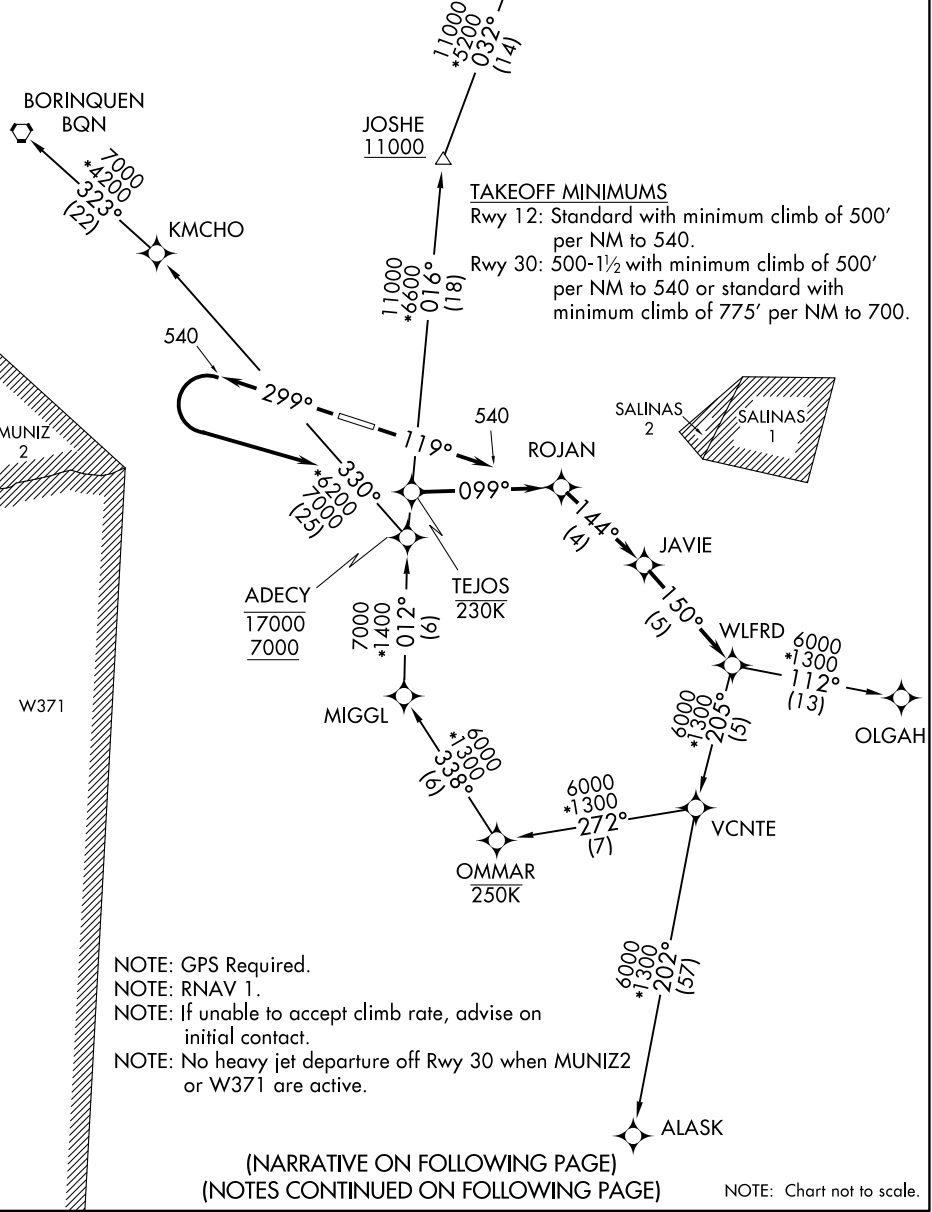

WLFRD TWO DEPARTURE (RNAV)

AL-5248 (FAA)

MERCEDITA (PSE)(TJPS)
PONCE, PUERTO RICO

CLNC DEL
121.9
CTAF
122.7
SAN JUAN CENTER
118.75 269.0

**TOP ALTITUDE:
ASSIGNED BY ATC**

SE-3, 09 SEP 2021 to 07 OCT 2021

SE-3, 09 SEP 2021 to 07 OCT 2021

WLFRD TWO DEPARTURE (RNAV)