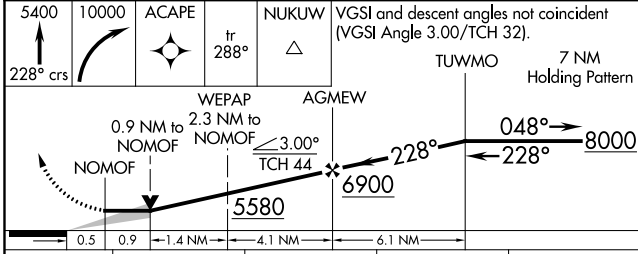

WAAS CH 48824 W22A	APP CRS 228°	Rwy Idg TDZE 4652 Apt Elev 4659	5701 4652 4659
--	------------------------	---	---

RNAV (GPS) RWY 22

MISSION FLD (LVM)

 -29°C	DME/DME RNP-0.3 NA. Circling Rwys 8-26 and 13-21 NA at night.	MISSED APPROACH: Climb to 5400 on 228° course then climbing right turn to 10000 direct ACAPE and on track 288° to NUKUW and hold.
-----------	--	---

ASOS 135.275	BIG SKY APP CON ★ 119.55 235.775	UNICOM 123.0 (CTAF) 0
------------------------	--	---------------------------------

NW-1, 09 SEP 2021 to 07 OCT 2021

NW-1, 09 SEP 2021 to 07 OCT 2021

ELEV 4659	TDZE 4652
------------------	------------------