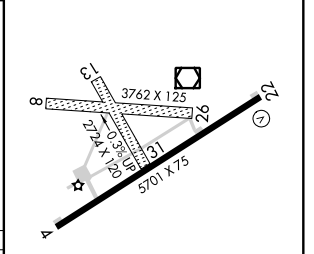

WAAS CH 48824 W22A	APP CRS 228°	Rwy Idg TDZE 4652 Apt Elev 4659	5701 4652 4659
--	------------------------	---	---

RNAV (GPS) RWY 22

MISSION FLD (LVM)

 -29°C	DME/DME RNP-0.3 NA. Circling Rwys 8-26 and 13-21 NA at night.	MISSED APPROACH: Climb to 5400 on 228° course then climbing right turn to 10000 direct ACAPE and on track 288° to NUKUW and hold.
-----------	--	---

ASOS 135.275	BIG SKY APP CON ★ 119.55 235.775	UNICOM 123.0 (CTAF) 0
------------------------	--	---------------------------------

NW-1, 09 SEP 2021 to 07 OCT 2021

NW-1, 09 SEP 2021 to 07 OCT 2021

ELEV 4659	TDZE 4652
------------------	------------------

CATEGORY	A	B	C	D
LP MDA	5260-1	608 (700-1)	5260-1 ³ / ₄	608 (700-1 ³ / ₄)
LNVA MDA	5360-1	708 (800-1)	5360-2	708 (800-2)
CIRCLING	5360-1 701 (800-1)	5380-1 721 (800-1)	5380-2 721 (800-2)	5600-3 941 (1000-3)