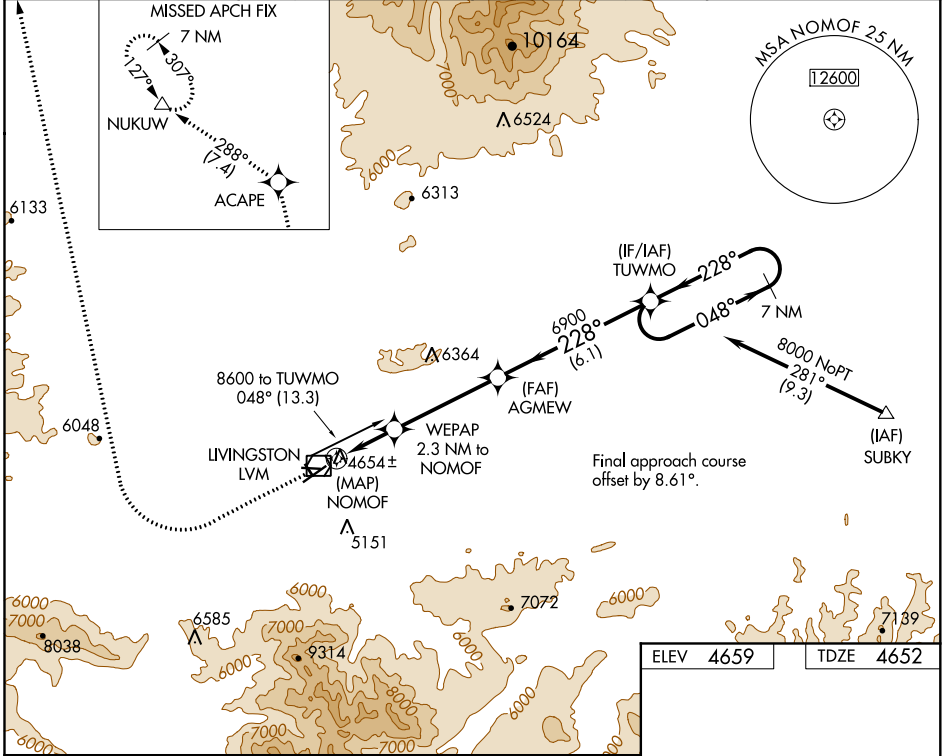

WAAS CH 48824 W22A	APP CRS 228°	Rwy Idg TDZE 4652 Apt Elev 4659	5701 4652 4659
--	------------------------	---	---

RNAV (GPS) RWY 22

MISSION FLD (LVM)

 -29°C	DME/DME RNP-0.3 NA. Circling Rwys 8-26 and 13-21 NA at night.	MISSED APPROACH: Climb to 5400 on 228° course then climbing right turn to 10000 direct ACAPE and on track 288° to NUKUW and hold.
-----------	--	---

ASOS 135.275	BIG SKY APP CON ★ 119.55 235.775	UNICOM 123.0 (CTAF) 0
------------------------	--	---------------------------------

NW-1, 09 SEP 2021 to 07 OCT 2021

NW-1, 09 SEP 2021 to 07 OCT 2021

ELEV 4659	TDZE 4652
------------------	------------------

CATEGORY	A	B	C	D
LP MDA	5260-1	608 (700-1)	5260-1 ³ / ₄	608 (700-1 ³ / ₄)
LNVA MDA	5360-1	708 (800-1)	5360-2	708 (800-2)
CIRCLING	5360-1 701 (800-1)	5380-1 721 (800-1)	5380-2 721 (800-2)	5600-3 941 (1000-3)

REIL Rwy 22	MIRL Rwy 4-22 0
-------------	-----------------