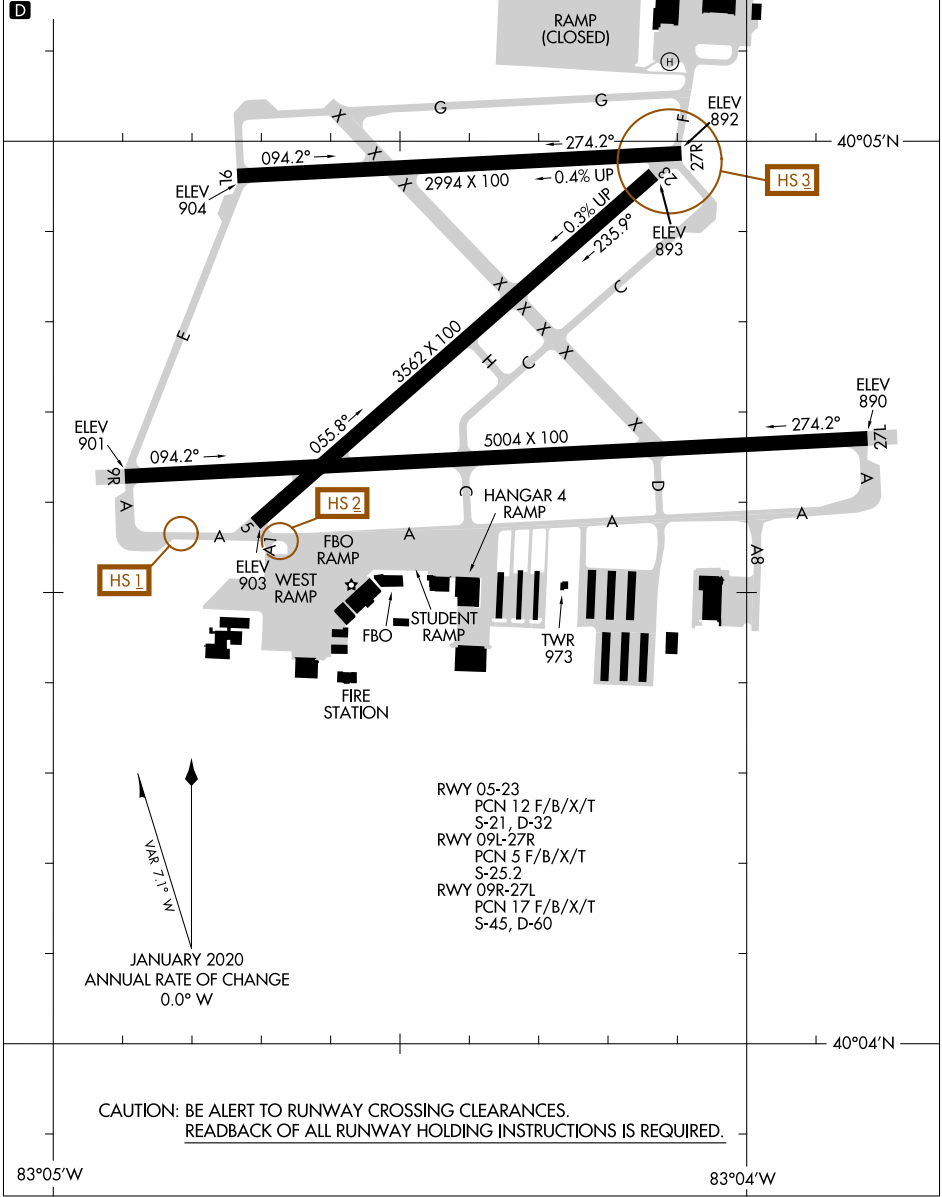

AIRPORT DIAGRAM

AL-5387 (FAA)

OHIO STATE UNIVERSITY (OSU)
COLUMBUS, OHIO

ATIS 121.35
 STATE TOWER ★ 118.8 254.325
 GND CON 121.7
 CLNC DEL 121.7

FIELD
 ELEV
 906

EC-2, 09 SEP 2021 to 07 OCT 2021

EC-2, 09 SEP 2021 to 07 OCT 2021

83°05'W

83°04'W