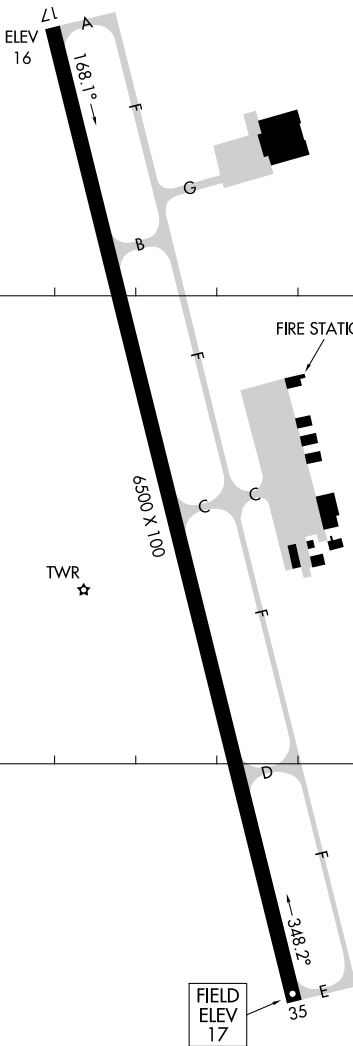

AIRPORT DIAGRAM

AL-5404 (FAA)

TRENT LOTT INTL (PQL)
PASCAGOULA, MISSISSIPPI

ATIS
 135.175
 TRENT LOTT TOWER ★
 118.575
 GND CON
 121.725
 CLNC DEL
 121.725

JANUARY 2020
 ANNUAL RATE OF CHANGE
 0.1° W

30°28.0'N

30°27.5'N

RWY 17-35
D-60

CAUTION: BE ALERT TO RUNWAY CROSSING CLEARANCES.
 READBACK OF ALL RUNWAY HOLDING INSTRUCTIONS IS REQUIRED.

88°32.0'W

88°31.5'W

AIRPORT DIAGRAM

PASCAGOULA, MISSISSIPPI
TRENT LOTT INTL (PQL)

SC-4, 09 SEP 2021 to 07 OCT 2021

SC-4, 09 SEP 2021 to 07 OCT 2021