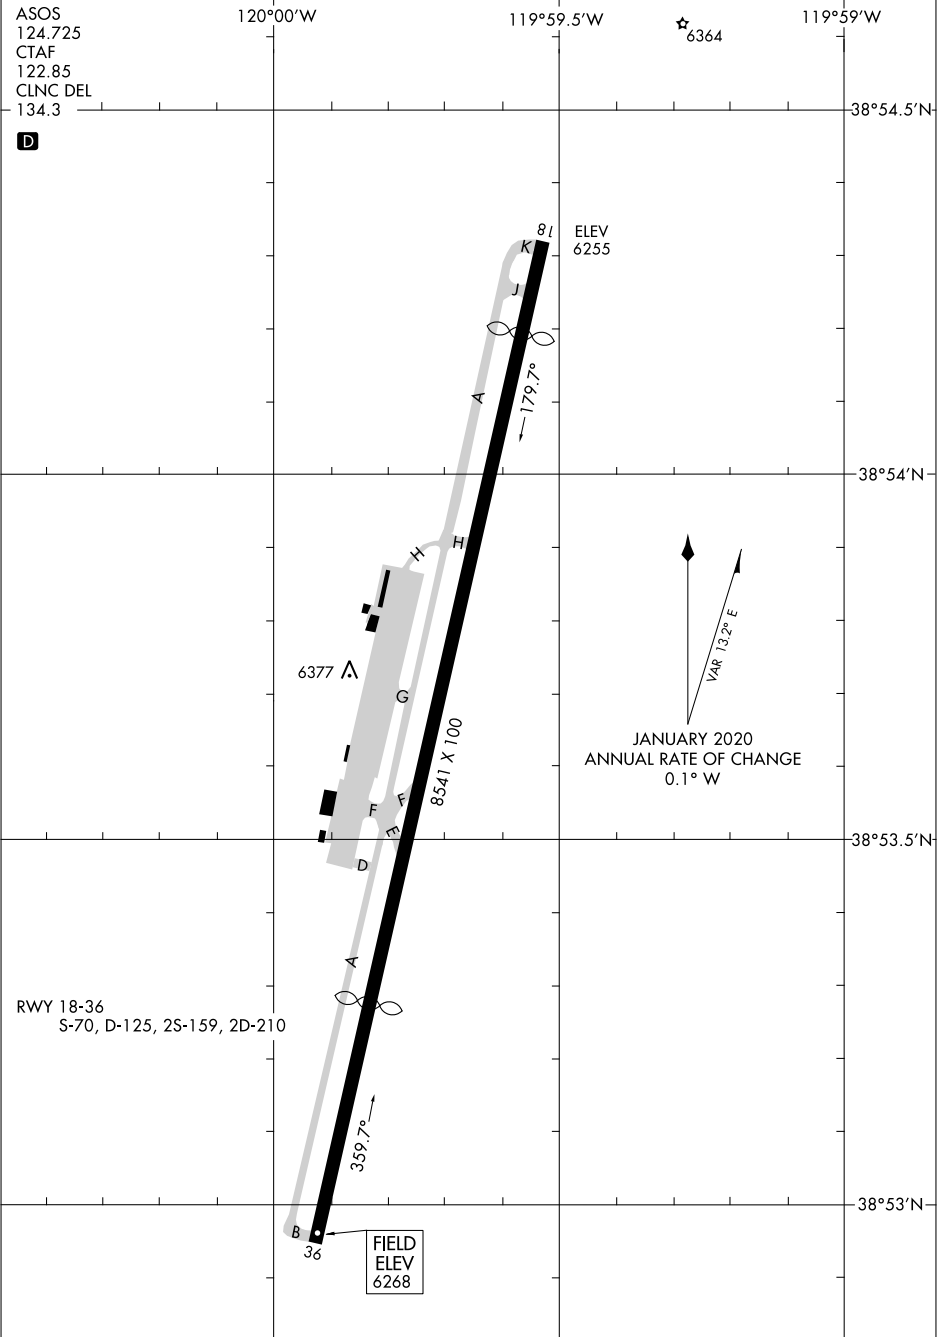

20086

AIRPORT DIAGRAM

AL-5416 (FAA)

LAKE TAHOE (TVL)
SOUTH LAKE TAHOE, CALIFORNIA

SW-2, 09 SEP 2021 to 07 OCT 2021

SW-2, 09 SEP 2021 to 07 OCT 2021

AIRPORT DIAGRAM

20086

SOUTH LAKE TAHOE, CALIFORNIA
LAKE TAHOE (TVL)