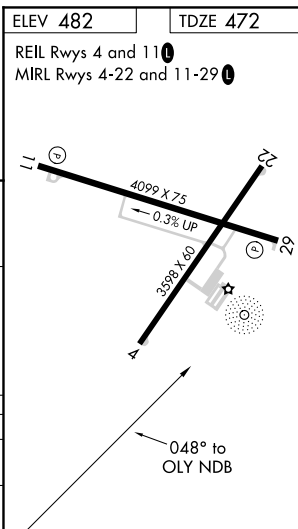

NDB OLY 272	APP CRS 048°	Rwy Idg 3598
		TDZE 472
		Apt Elev 482

NDB RWY 4

OLNEY-NOBLE (OLY)

⚠ Rwy 4 helicopter visibility reduction below 3/4 SM NA. When local altimeter setting not received, use Evansville Rgnl altimeter setting and increase all MDA 140 feet and increase S-4 Cat C and D and Circling Cat C visibility 3/8 mile and Circling Cat D visibility 1/2 mile.

MISSED APPROACH: Climbing right turn to 2400 in OLY NDB holding pattern.

AWOS-3 119.275	KANSAS CITY CENTER 124.3 269.15	UNICOM 123.0 (CTAF) 0
--------------------------	---	---------------------------------

CATEGORY	A	B	C	D
S-4	1040-1	568 (600-1)	1040-1 5/8	568 (600-1 1/8)
C CIRCLING	1040-1	558 (600-1)	1040-1 5/8 558 (600-1 1/8)	1180-2 1/4 698 (700-2 1/4)

EC-3, 09 SEP 2021 to 07 OCT 2021

EC-3, 09 SEP 2021 to 07 OCT 2021