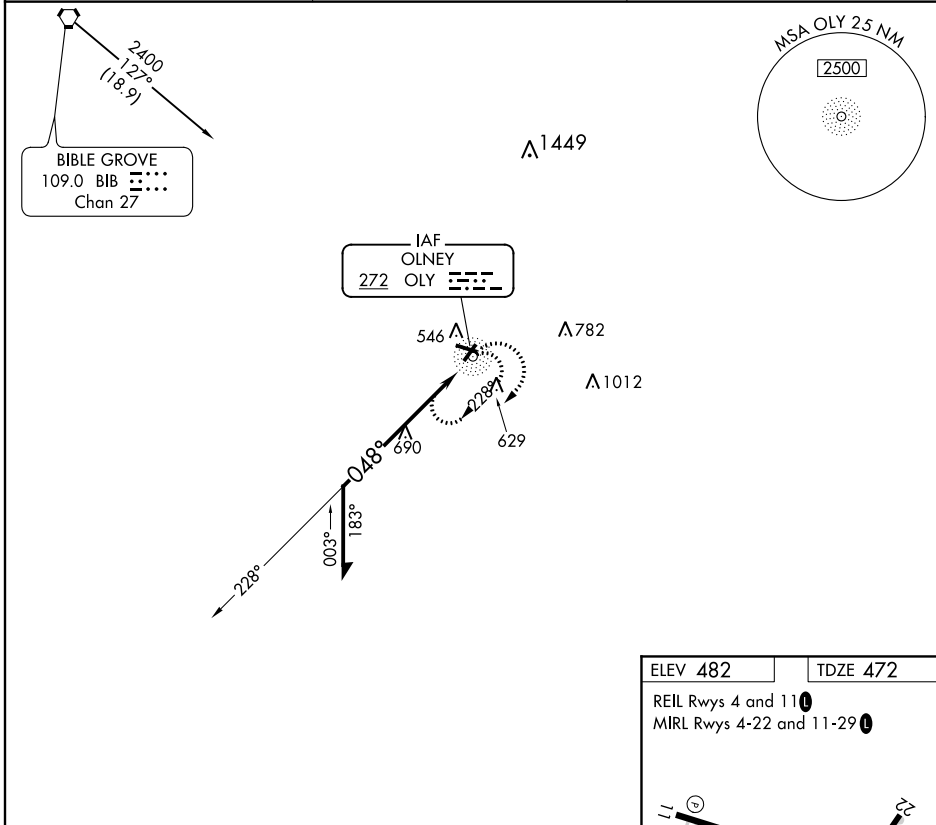

NDB OLY 272	APP CRS 048°	Rwy Idg 3598
		TDZE 472
		Apt Elev 482

NDB RWY 4

OLNEY-NOBLE (OLY)

⚠ Rwy 4 helicopter visibility reduction below 3/4 SM NA. When local altimeter setting not received, use Evansville Rgnl altimeter setting and increase all MDA 140 feet and increase S-4 Cat C and D and Circling Cat C visibility 3/8 mile and Circling Cat D visibility 1/2 mile.

MISSED APPROACH: Climbing right turn to 2400 in OLY NDB holding pattern.

AWOS-3 119.275	KANSAS CITY CENTER 124.3 269.15	UNICOM 123.0 (CTAF) 0
--------------------------	---	---------------------------------

CATEGORY	A	B	C	D
S-4	1040-1	568 (600-1)	1040-1 5/8	568 (600-1 1/8)
C CIRCLING	1040-1	558 (600-1)	1040-1 5/8 558 (600-1 1/8)	1180-2 1/4 698 (700-2 1/4)

EC-3, 09 SEP 2021 to 07 OCT 2021

EC-3, 09 SEP 2021 to 07 OCT 2021