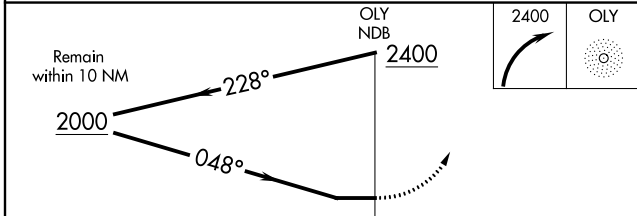

NDB OLY 272	APP CRS 048°	Rwy Idg 3598
		TDZE 472
		Apt Elev 482

NDB RWY 4

OLNEY-NOBLE (OLY)

⚠ Rwy 4 helicopter visibility reduction below 3/4 SM NA. When local altimeter setting not received, use Evansville Rgnl altimeter setting and increase all MDA 140 feet and increase S-4 Cat C and D and Circling Cat C visibility 3/8 mile and Circling Cat D visibility 1/2 mile.

MISSED APPROACH: Climbing right turn to 2400 in OLY NDB holding pattern.

AWOS-3 119.275	KANSAS CITY CENTER 124.3 269.15	UNICOM 123.0 (CTAF) 0
--------------------------	---	---------------------------------

CATEGORY	A	B	C	D
S-4	1040-1	568 (600-1)	1040-1 5/8	568 (600-1 1/8)
C CIRCLING	1040-1	558 (600-1)	1040-1 5/8 558 (600-1 1/8)	1180-2 1/4 698 (700-2 1/4)

EC-3, 09 SEP 2021 to 07 OCT 2021

EC-3, 09 SEP 2021 to 07 OCT 2021