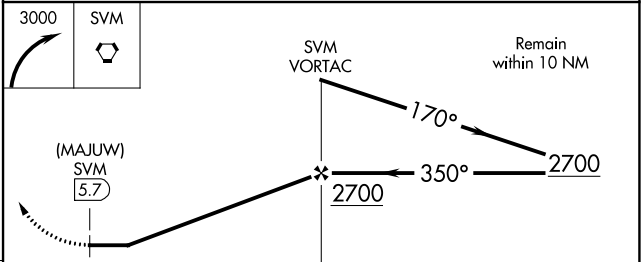

VORTAC SVM 114.3 Chan 90	APP CRS 350°	Rwy Idg TDZE Apt Elev	N/A N/A 926
--	------------------------	-----------------------------	--

VOR or GPS-A
OAKLAND SOUTHWEST (Y47)

<p>▼ Use Detroit Willow Run airport altimeter setting. ▲ NA Procedure NA at night.</p>	<p>MISSED APPROACH: Climbing right turn to 3000 direct SVM VORTAC and hold.</p>
--	---

<p>DETROIT APP CON 132.35 284.0</p>	<p>UNICOM 122.7 (CTAF) 0</p>
--	---

FAF to MAP 5.7 NM					CATEGORY	A	B	C	D	
Knots	60	90	120	150	180	CIRCLING	1580-1	654 (700-1)	NA	
Min:Sec	5:42	3:48	2:51	2:17	1:54					