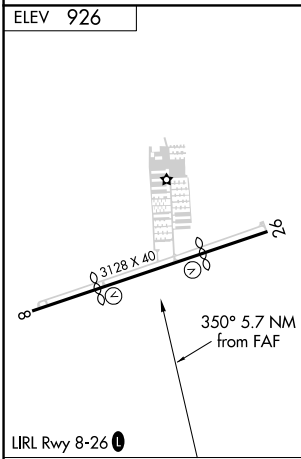

VORTAC SVM 114.3 Chan 90	APP CRS 350°	Rwy Idg TDZE Apt Elev	N/A N/A 926
--	------------------------	-----------------------------	--

VOR or GPS-A
OAKLAND SOUTHWEST (Y47)

<p>▼ Use Detroit Willow Run airport altimeter setting. ▲ NA Procedure NA at night.</p>	<p>MISSED APPROACH: Climbing right turn to 3000 direct SVM VORTAC and hold.</p>
--	---

<p>DETROIT APP CON 132.35 284.0</p>	<p>UNICOM 122.7 (CTAF) 0</p>
--	---

FAF to MAP 5.7 NM					CATEGORY	A	B	C	D	
Knots	60	90	120	150	180	CIRCLING	1580-1	654 (700-1)	NA	
Min:Sec	5:42	3:48	2:51	2:17	1:54					