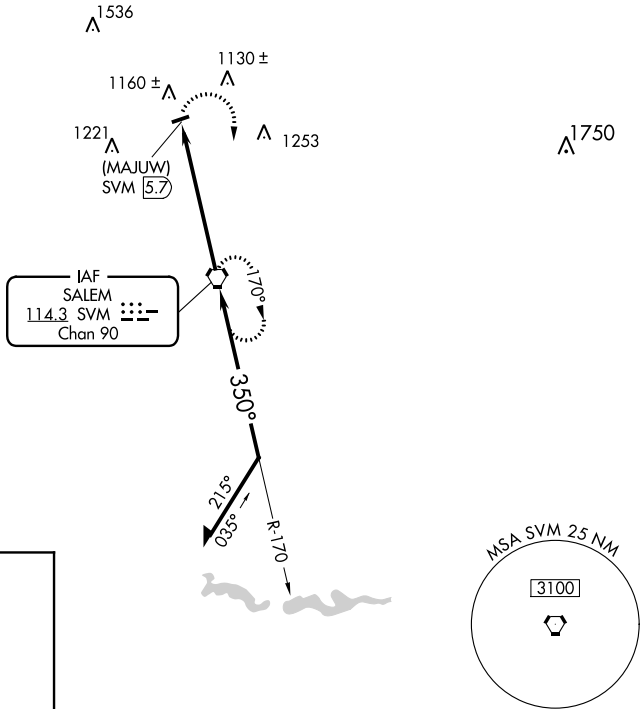

VORTAC SVM 114.3 Chan 90	APP CRS 350°	Rwy Idg TDZE Apt Elev	N/A N/A 926
--	------------------------	-----------------------------	--

VOR or GPS-A
OAKLAND SOUTHWEST (Y47)

<p>▼ Use Detroit Willow Run airport altimeter setting. ▲ NA Procedure NA at night.</p>	<p>MISSED APPROACH: Climbing right turn to 3000 direct SVM VORTAC and hold.</p>
--	---

<p>DETROIT APP CON 132.35 284.0</p>	<p>UNICOM 122.7 (CTAF) 0</p>
--	---

FAF to MAP 5.7 NM					CATEGORY	A	B	C	D	
Knots	60	90	120	150	180	CIRCLING	1580-1	654 (700-1)	NA	
Min:Sec	5:42	3:48	2:51	2:17	1:54					