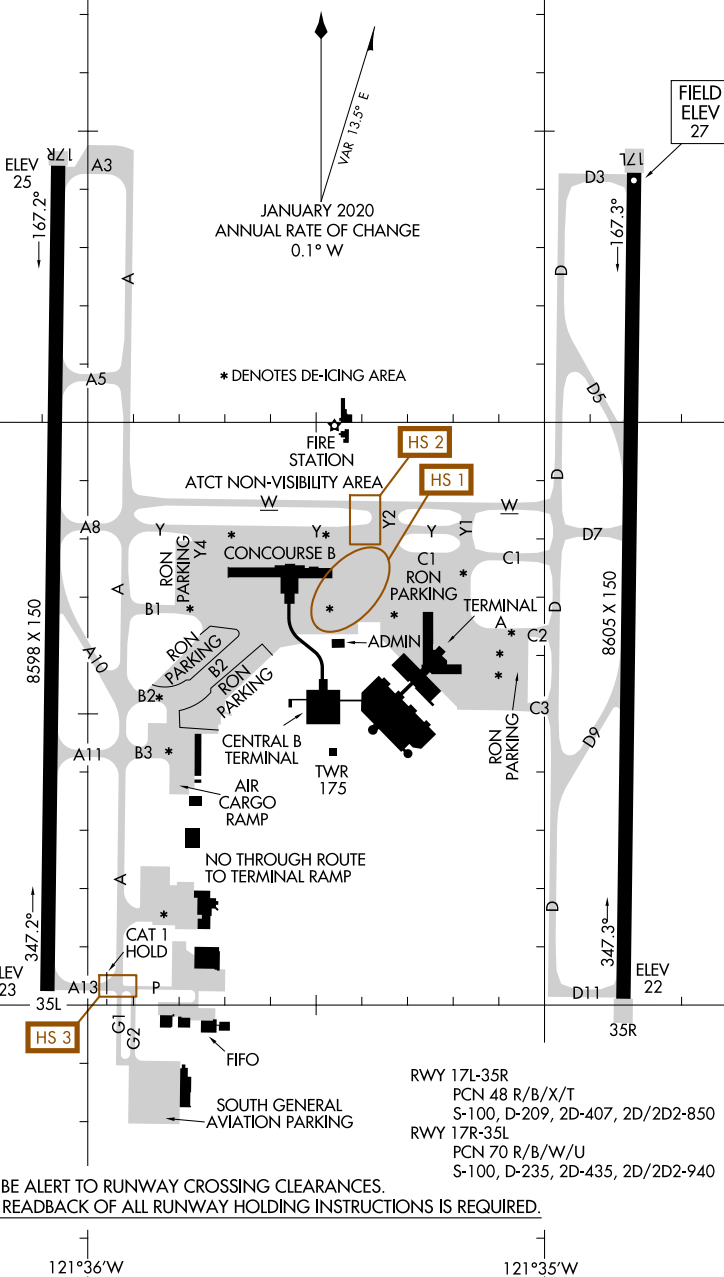

AIRPORT DIAGRAM

AL-5490 (FAA)

SACRAMENTO INTL (SMF)
SACRAMENTO, CALIFORNIA

D-ATIS
126.75
CAPITOL TOWER
125.7 256.7
GND CON
121.7
CLNC DEL
121.1 256.7
CPDLC
PDC

CAUTION: BE ALERT TO RUNWAY CROSSING CLEARANCES.
READBACK OF ALL RUNWAY HOLDING INSTRUCTIONS IS REQUIRED.

SW-2, 09 SEP 2021 to 07 OCT 2021

SW-2, 09 SEP 2021 to 07 OCT 2021