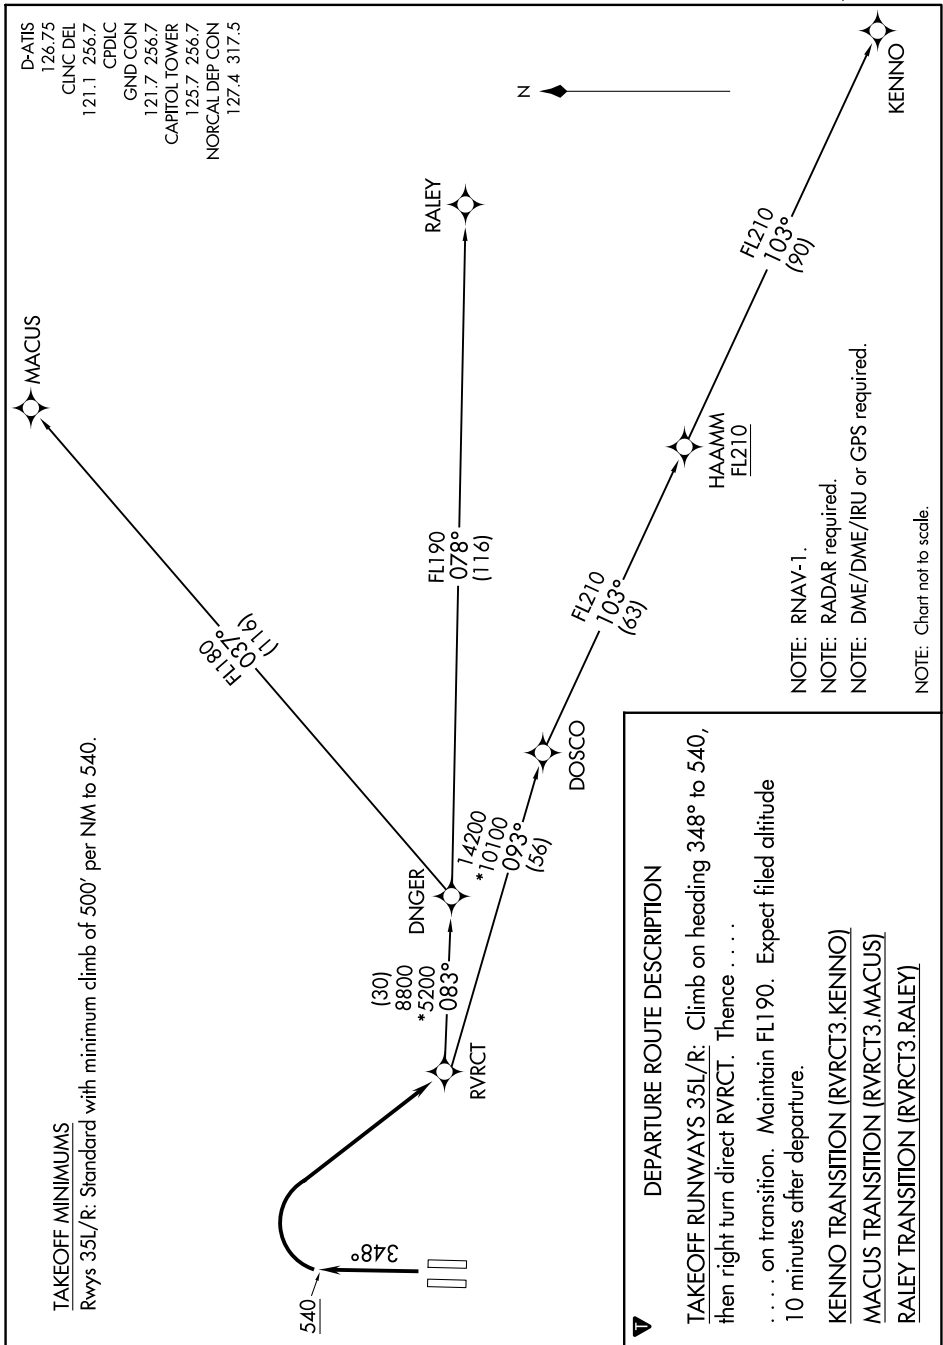

RVRCT THREE DEPARTURE (RNAV)

AL-5490 (FAA)

SACRAMENTO INTL (SMF)
SACRAMENTO, CALIFORNIA

SW-2, 09 SEP 2021 to 07 OCT 2021

D-ATIS 126.75
 CINCLDEL 121.1 256.7
 CPDLC GND CON 121.7 256.7
 CAPITOL TOWER 125.7 256.7
 NORCAL DEP CON 127.4 317.5

SW-2, 09 SEP 2021 to 07 OCT 2021

RVRCT THREE DEPARTURE (RNAV)

SACRAMENTO, CALIFORNIA
SACRAMENTO INTL (SMF)