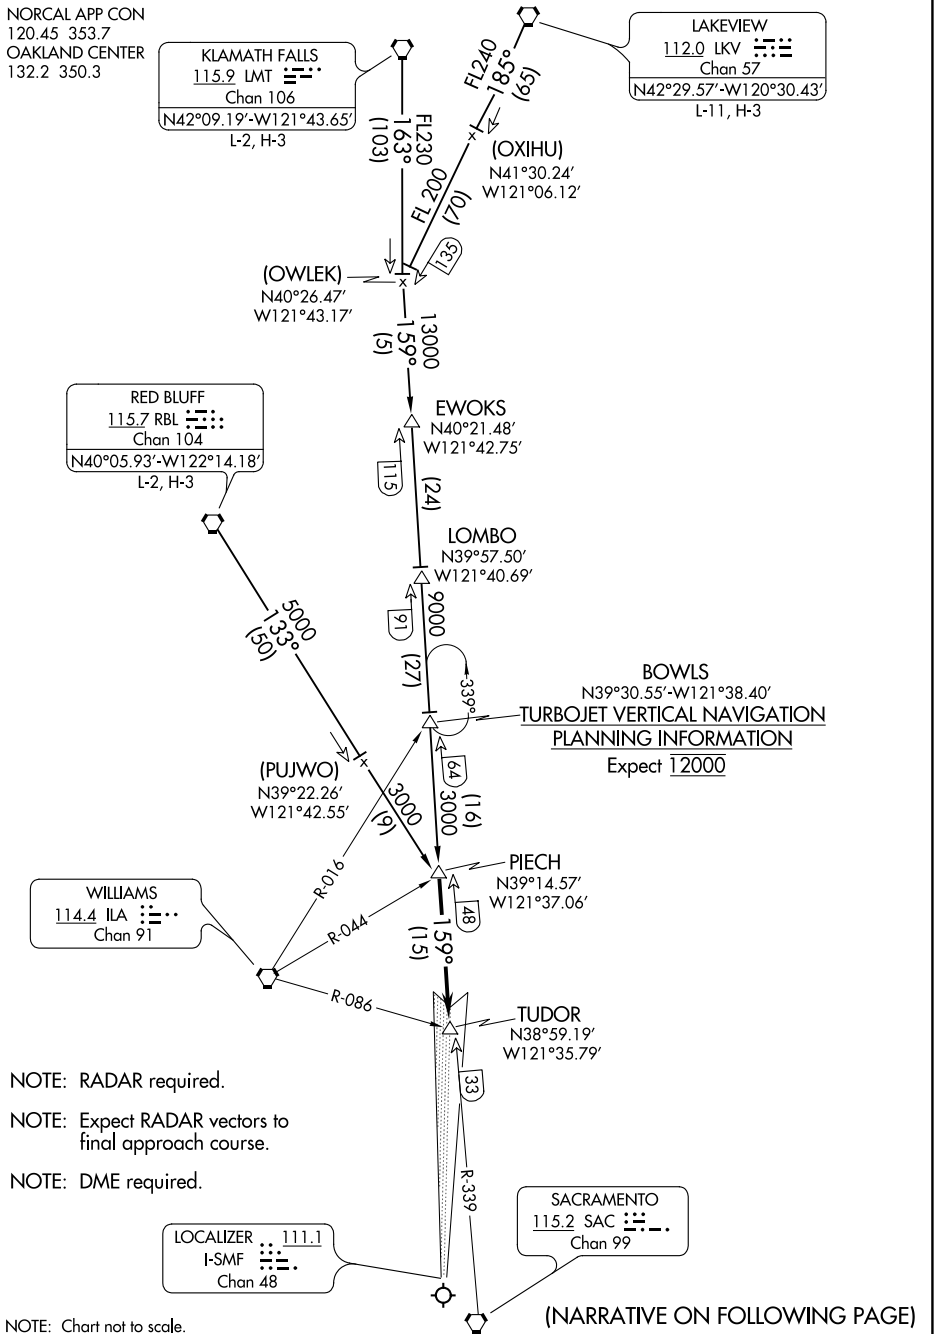

(TUDOR.TUDOR2) 17173  
**TUDOR TWO ARRIVAL**

SACRAMENTO INTL (SMF)  
 SACRAMENTO, CALIFORNIA

AL-5490 (FAA)

NORCAL APP CON  
 120.45 353.7  
 OAKLAND CENTER  
 132.2 350.3

**KLAMATH FALLS**  
 115.9 LMT  
 Chan 106  
 N42°09.19'-W121°43.65'  
 L-2, H-3

**LAKEVIEW**  
 112.0 LKV  
 Chan 57  
 N42°29.57'-W120°30.43'  
 L-11, H-3

SW-2, 09 SEP 2021 to 07 OCT 2021

SW-2, 09 SEP 2021 to 07 OCT 2021

NOTE: RADAR required.

NOTE: Expect RADAR vectors to final approach course.

NOTE: DME required.

**LOCALIZER** 111.1  
 I-SMF  
 Chan 48

**SACRAMENTO**  
 115.2 SAC  
 Chan 99

NOTE: Chart not to scale.

(NARRATIVE ON FOLLOWING PAGE)

**TUDOR TWO ARRIVAL**  
 (TUDOR.TUDOR2) 09FEB12

SACRAMENTO, CALIFORNIA  
 SACRAMENTO INTL (SMF)