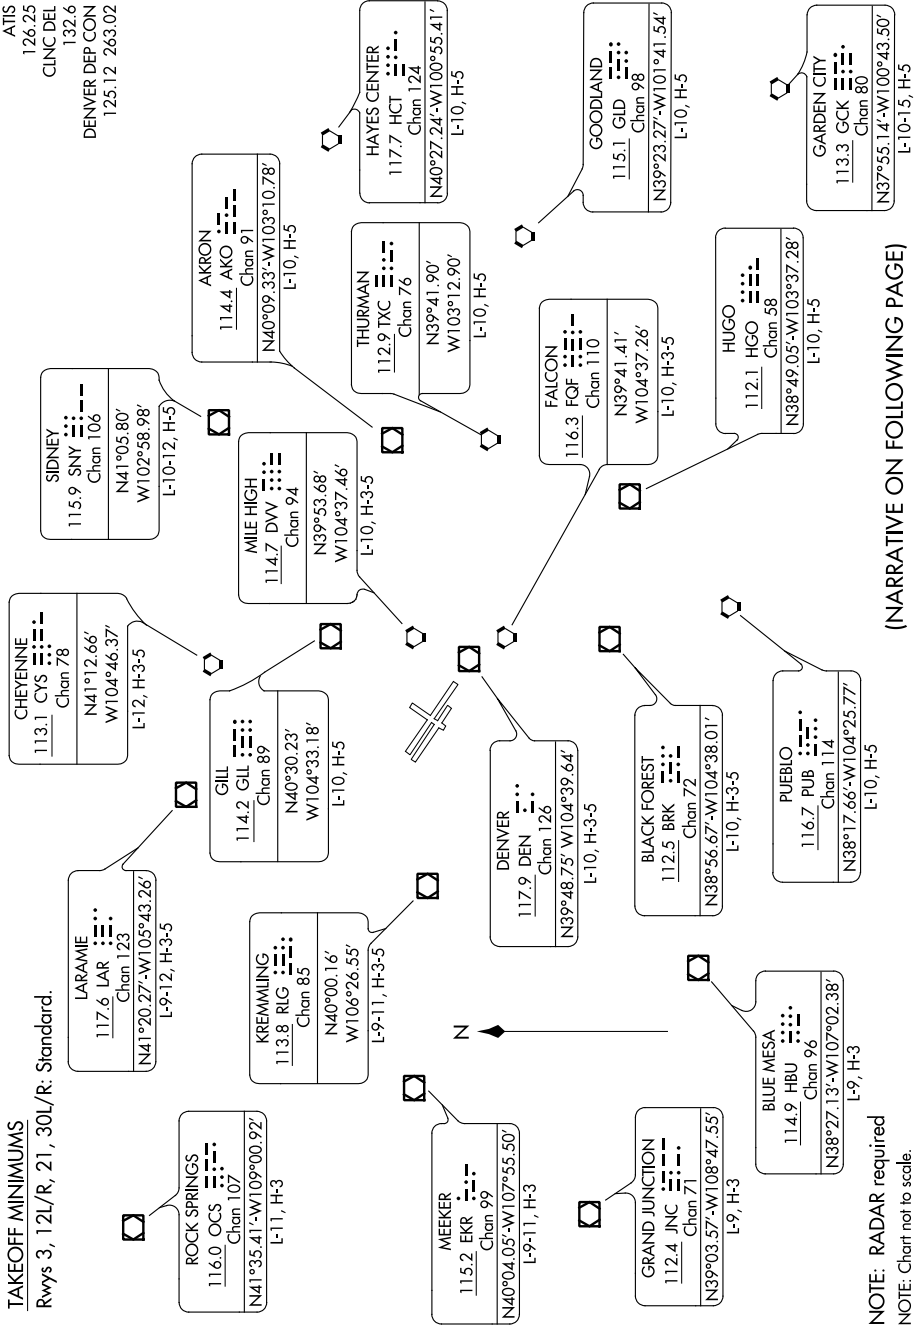

DENVER TWO DEPARTURE

AL-5612 (FAA)

ROCKY MOUNTAIN METRO (B.J.C)
DENVER, COLORADO

SW-1, 09 SEP 2021 to 07 OCT 2021

DENVER TWO DEPARTURE

DENVER, COLORADO

ROCKY MOUNTAIN METRO (B.J.C)

SW-1, 09 SEP 2021 to 07 OCT 2021