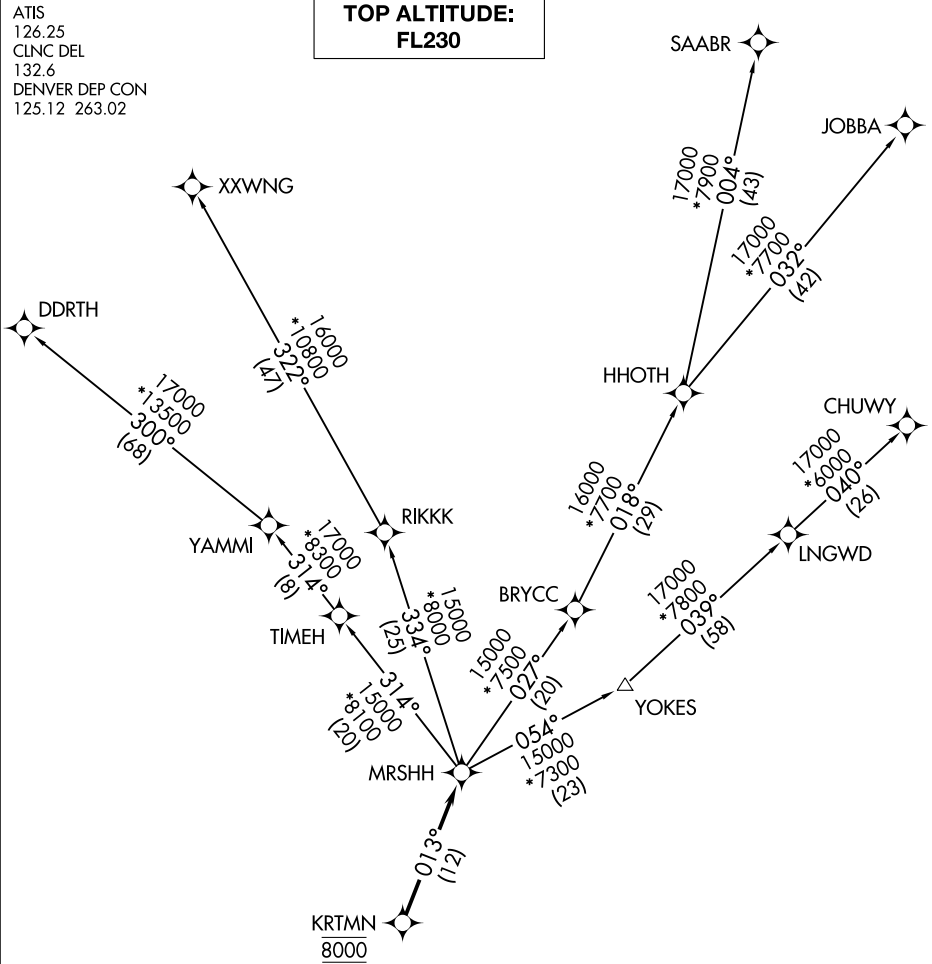

ATIS
126.25
CLNC DEL
132.6
DENVER DEP CON
125.12 263.02

**TOP ALTITUDE:
FL230**

SW-1, 09 SEP 2021 to 07 OCT 2021

SW-1, 09 SEP 2021 to 07 OCT 2021

TAKEOFF MINIMUMS

Rwys 3, 21: NA.
Rwys 12L/R, 30L/R: Standard.

- NOTE: DME/DME/IRU or GPS required.
- NOTE: RNAV 1.
- NOTE: Turbojets only.
- NOTE: RADAR required.

NOTE: Chart not to scale.

(NARRATIVE ON FOLLOWING PAGE)