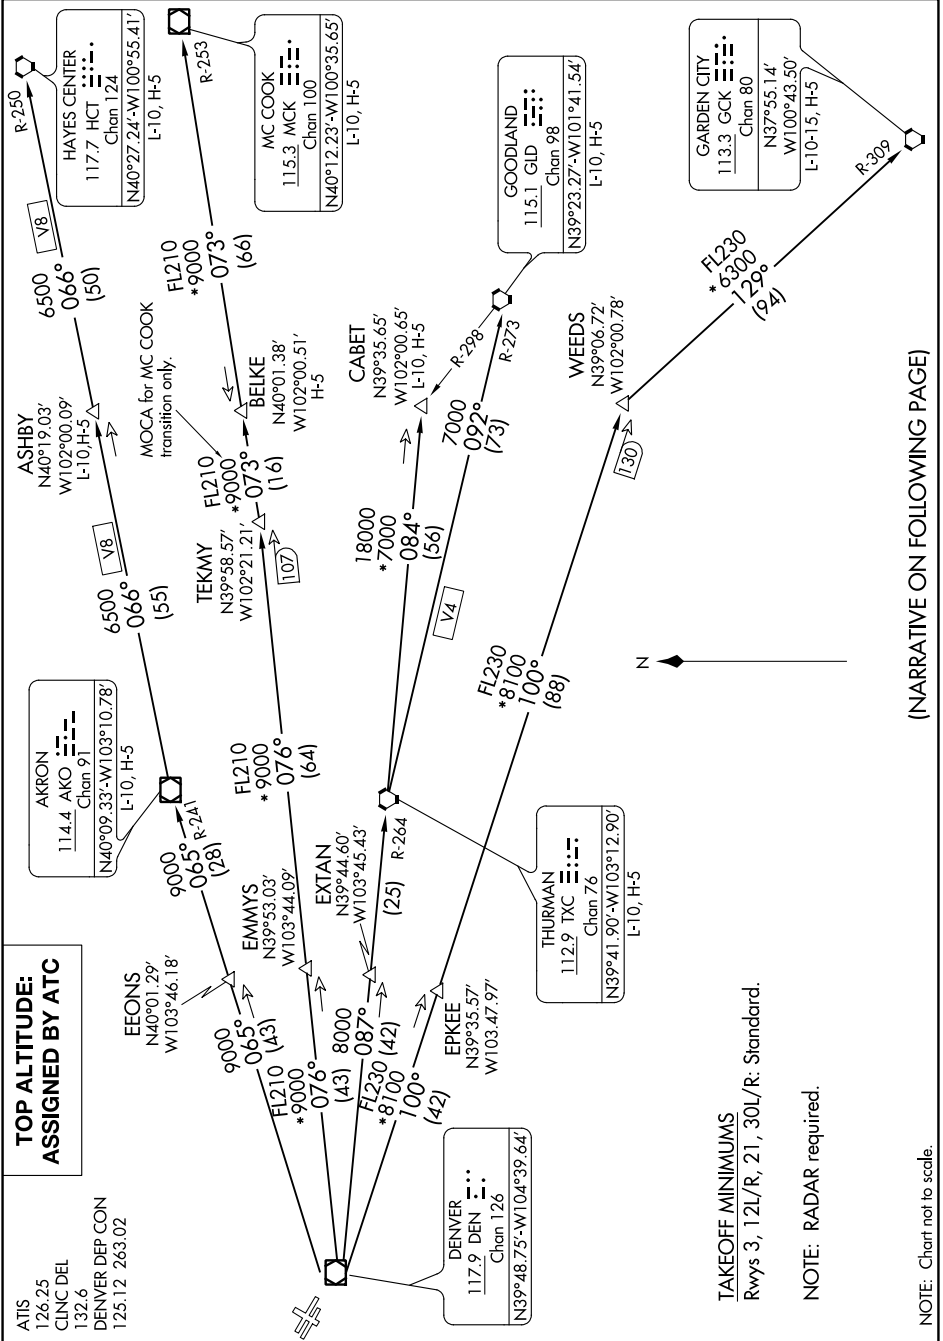

# PLAINS ONE DEPARTURE

AL-5612 (FAA)

SW-1, 09 SEP 2021 to 07 OCT 2021

(NARRATIVE ON FOLLOWING PAGE)

SW-1, 09 SEP 2021 to 07 OCT 2021

# PLAINS ONE DEPARTURE