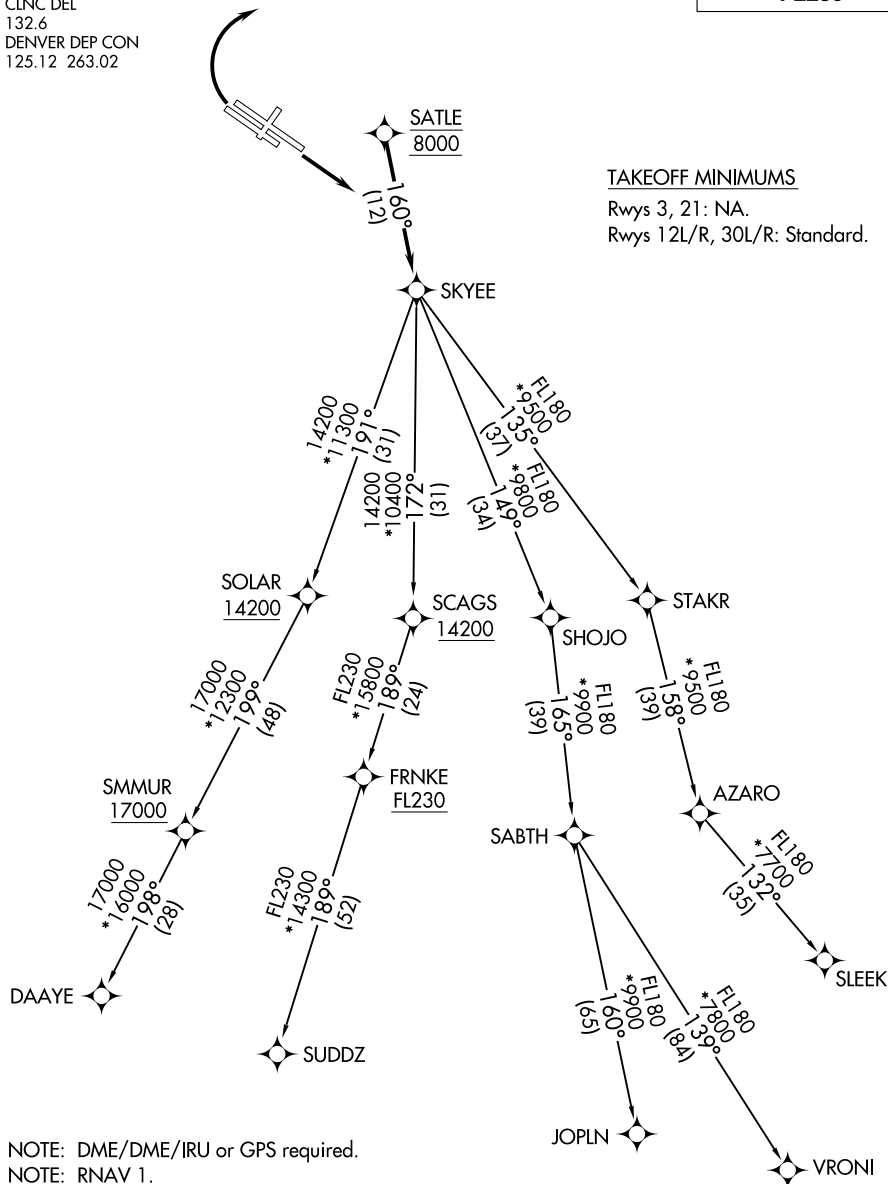

# SKYEE ONE DEPARTURE (RNAV)

AL-5612 (FAA)

ROCKY MOUNTAIN METRO (BJC)  
DENVER, COLORADO

ATIS  
126.25  
CLNC DEL  
132.6  
DENVER DEP CON  
125.12 263.02

**TOP ALTITUDE:  
FL230**

### TAKEOFF MINIMUMS

Rwys 3, 21: NA.  
Rwys 12L/R, 30L/R: Standard.

NOTE: DME/DME/IRU or GPS required.  
NOTE: RNAV 1.  
NOTE: Turbojets only.  
NOTE: RADAR required.

NOTE: Chart not to scale.

(NARRATIVE ON FOLLOWING PAGE)

SW-1, 09 SEP 2021 to 07 OCT 2021

SW-1, 09 SEP 2021 to 07 OCT 2021