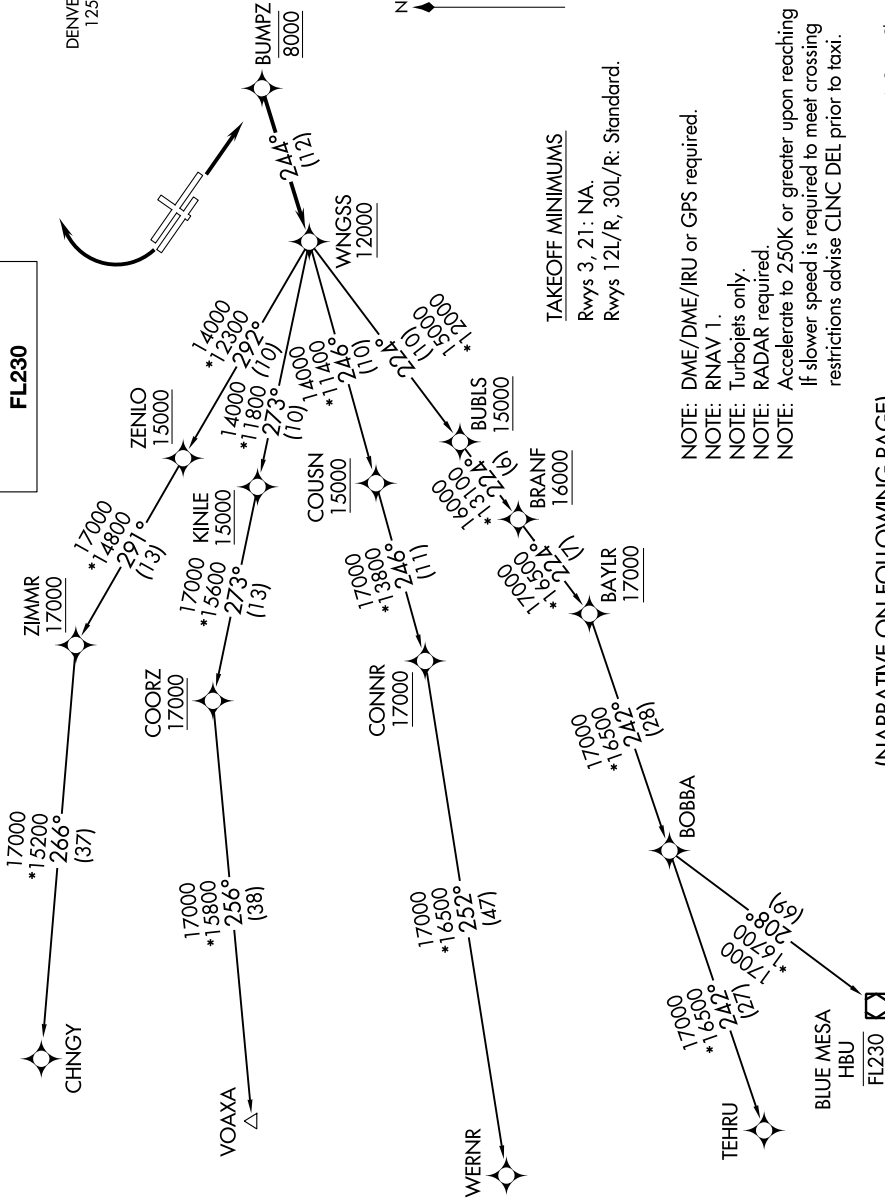

WNGSS ONE DEPARTURE (RNAV)

AL-5612 (FAA)

ROCKY MOUNTAIN METRO (BJC)
DENVER, COLORADO

SW-1, 09 SEP 2021 to 07 OCT 2021

TOP ALTITUDE:
FL230

ATIS
126.25
CLNC DEL
132.6
DENVER DEP COIN
125.12 263.02

- NOTE: DME/DME/IRU or GPS required.
- NOTE: RNAV 1.
- NOTE: Turbojets only.
- NOTE: RADAR required.
- NOTE: Accelerate to 250K or greater upon reaching 10000. If slower speed is required to meet crossing restrictions advise CLNC DEL prior to taxi.

NOTE: Chart not to scale.

(NARRATIVE ON FOLLOWING PAGE)

SW-1, 09 SEP 2021 to 07 OCT 2021

WNGSS ONE DEPARTURE (RNAV)