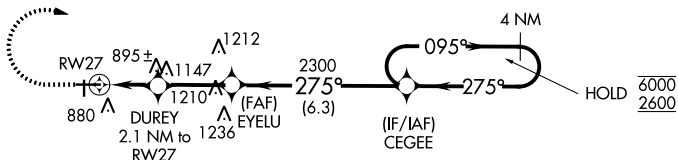

▲ 1270

▲ 1850